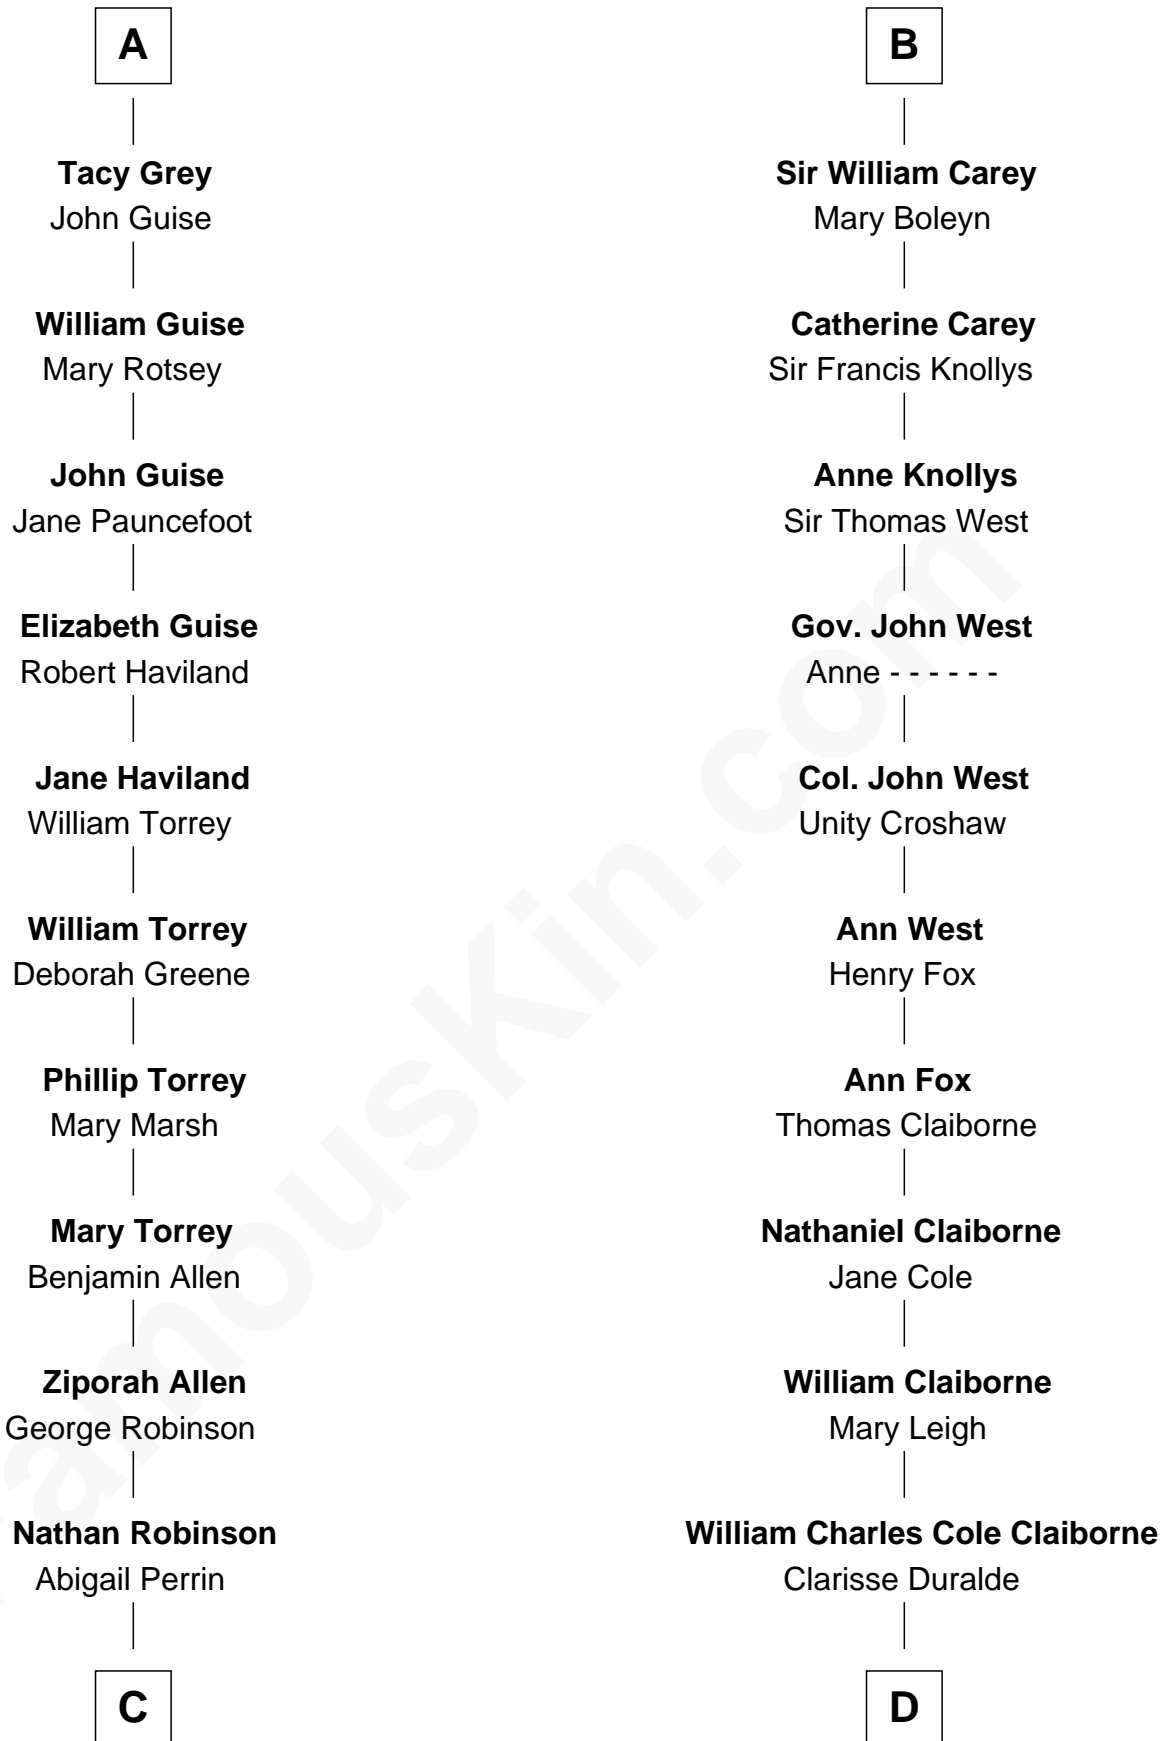

FamousKin.com Relationship Chart of

Raquel Welch

Movie Actress

20th cousin 1 time removed of

Liz Claiborne

Fashion Designer and Founder of Liz Claiborne Inc.

Sir Gilbert de Clare

Joan of Acre

Armando Carlos Tejada

Raquel Welch

aka Raquel Welch

D

William Charles Cole Claiborne

Louise de Balathier

Fernand Claiborne

Marie Louise Villeré