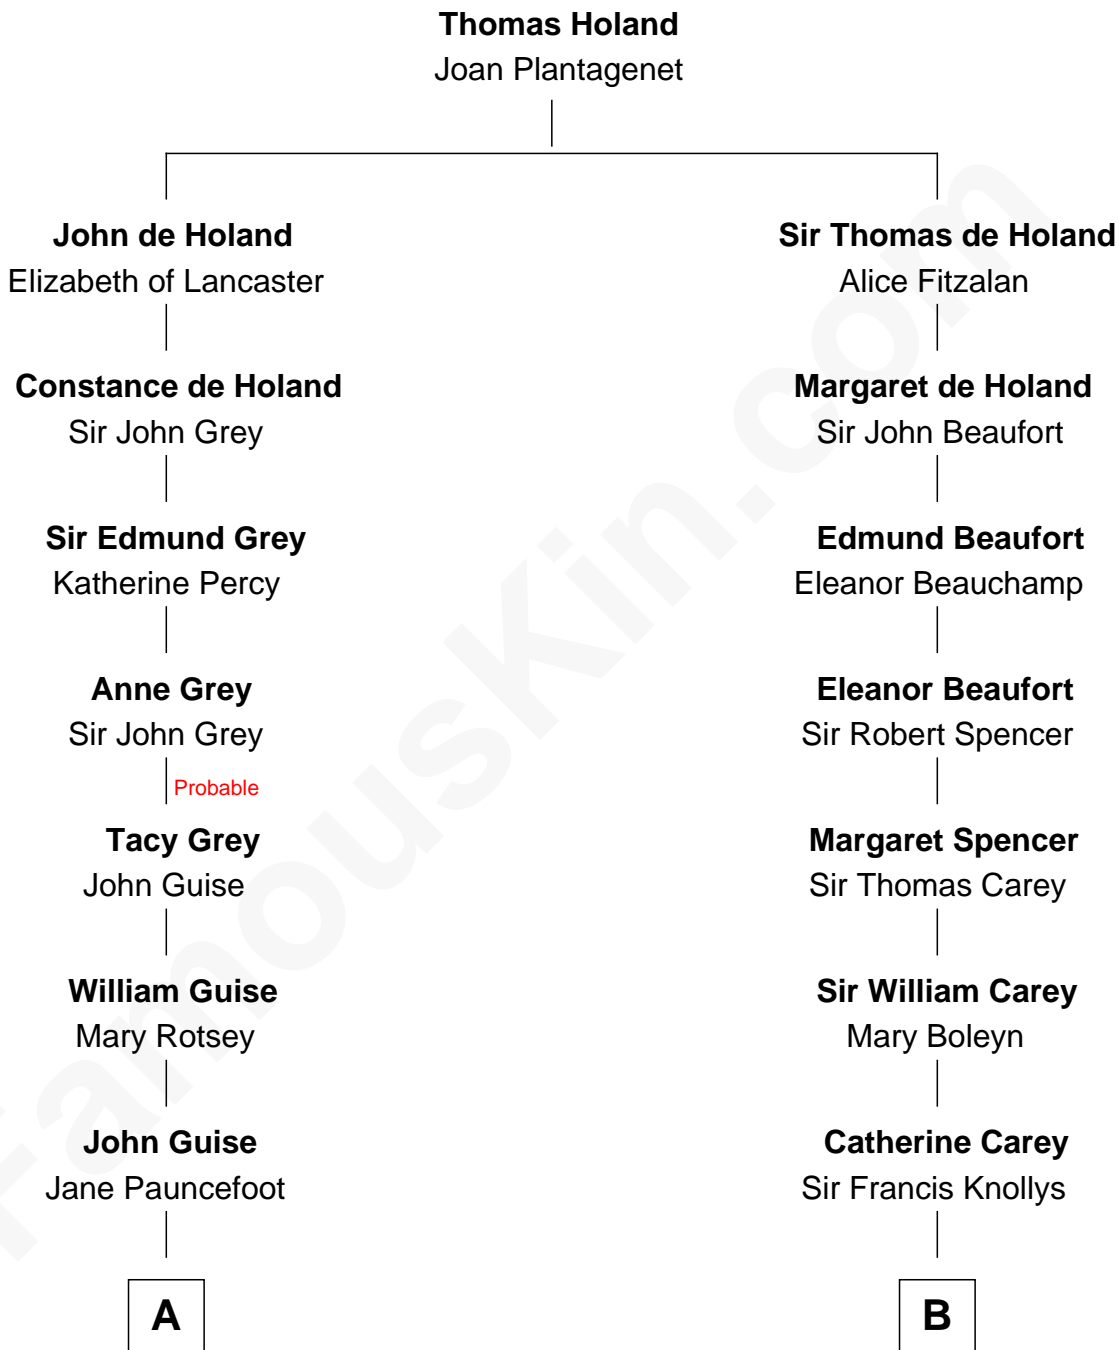

FamousKin.com Relationship Chart of

Raquel Welch

Movie Actress

18th cousin of

Liz Claiborne

Fashion Designer and Founder of Liz Claiborne Inc.

C

Josephine Sarah Hall
Armando Carlos Tejada

Raquel Welch
aka Raquel Welch

D

Omer Villere Claiborne
Carolyn Louise Fenner

Liz Claiborne
Found of Liz Claiborne Inc.

FamousKin.com