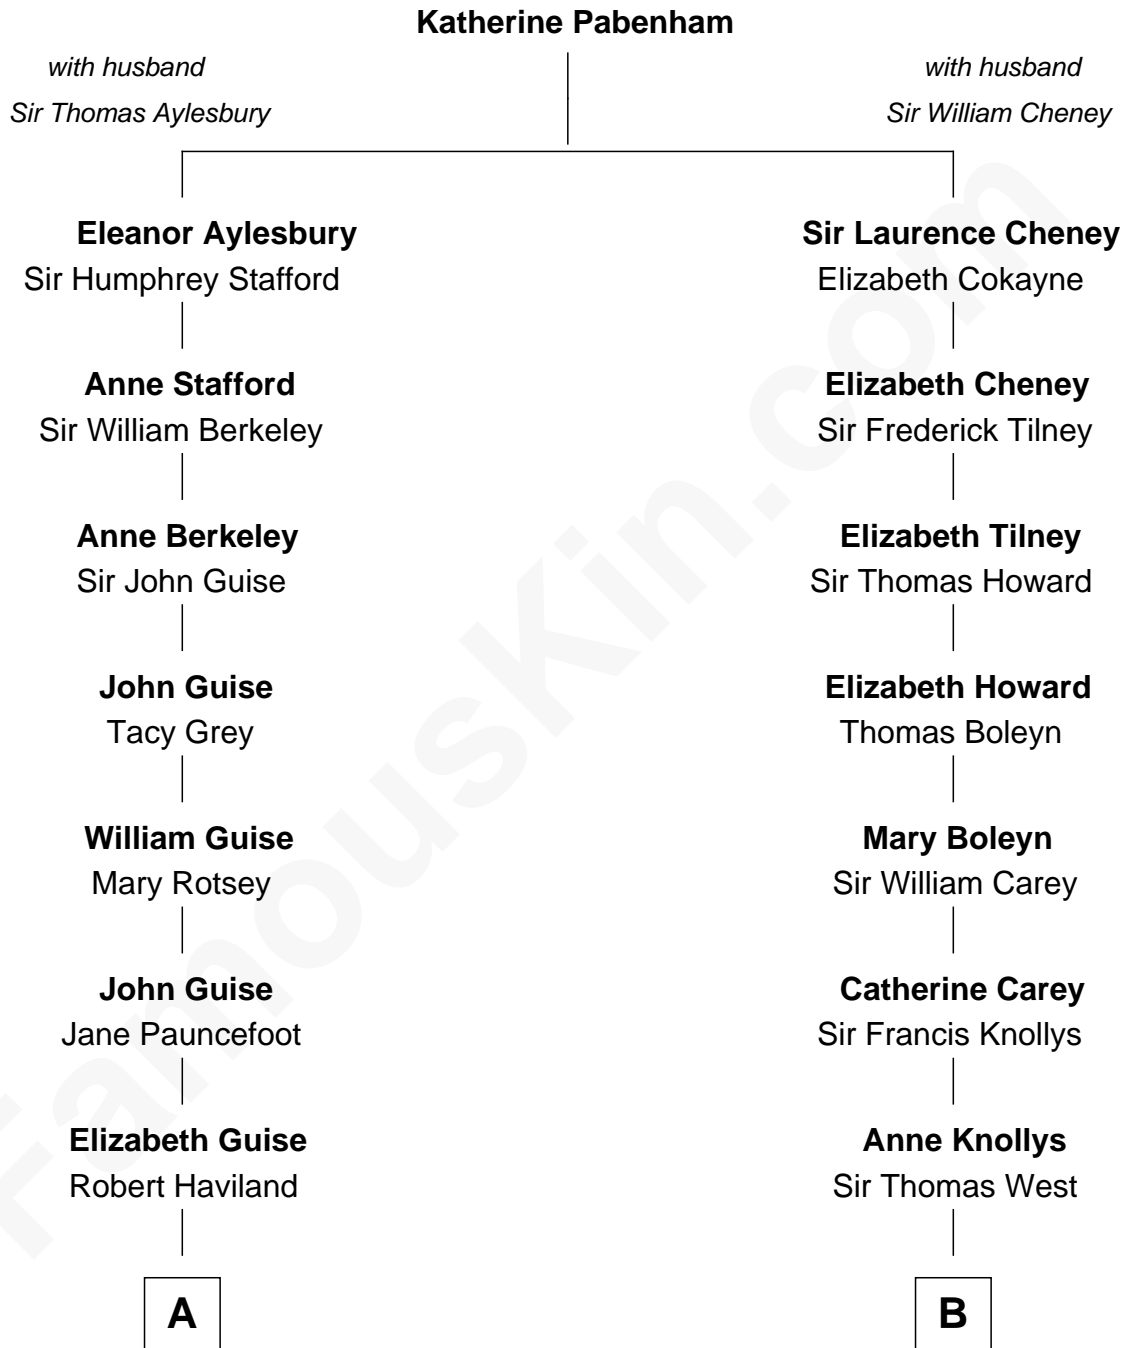

**FamousKin.com**  
**Relationship Chart of**  
**Raquel Welch**  
*Movie Actress*

**13th cousin 4 times removed of**  
**William C. C. Claiborne**  
*1st Governor of Louisiana*

**A**

**Jane Haviland**  
William Torrey

**William Torrey**  
Deborah Greene

**Phillip Torrey**  
Mary Marsh

**Mary Torrey**  
Benjamin Allen

**Ziporah Allen**  
George Robinson

**Nathan Robinson**  
Abigail Perrin

**Hannah Kent Robinson**  
Elbridge Gerry Hall

**Justin Smith Hall**  
Sarah Mehitable Stanford

**Emery Stanford Hall**  
Clara Louise Adams

**Josephine Sarah Hall**  
Armando Carlos Tejada

**Raquel Welch**  
*aka Raquel Welch*

**B**

**Gov. John West**  
Anne - - - - -