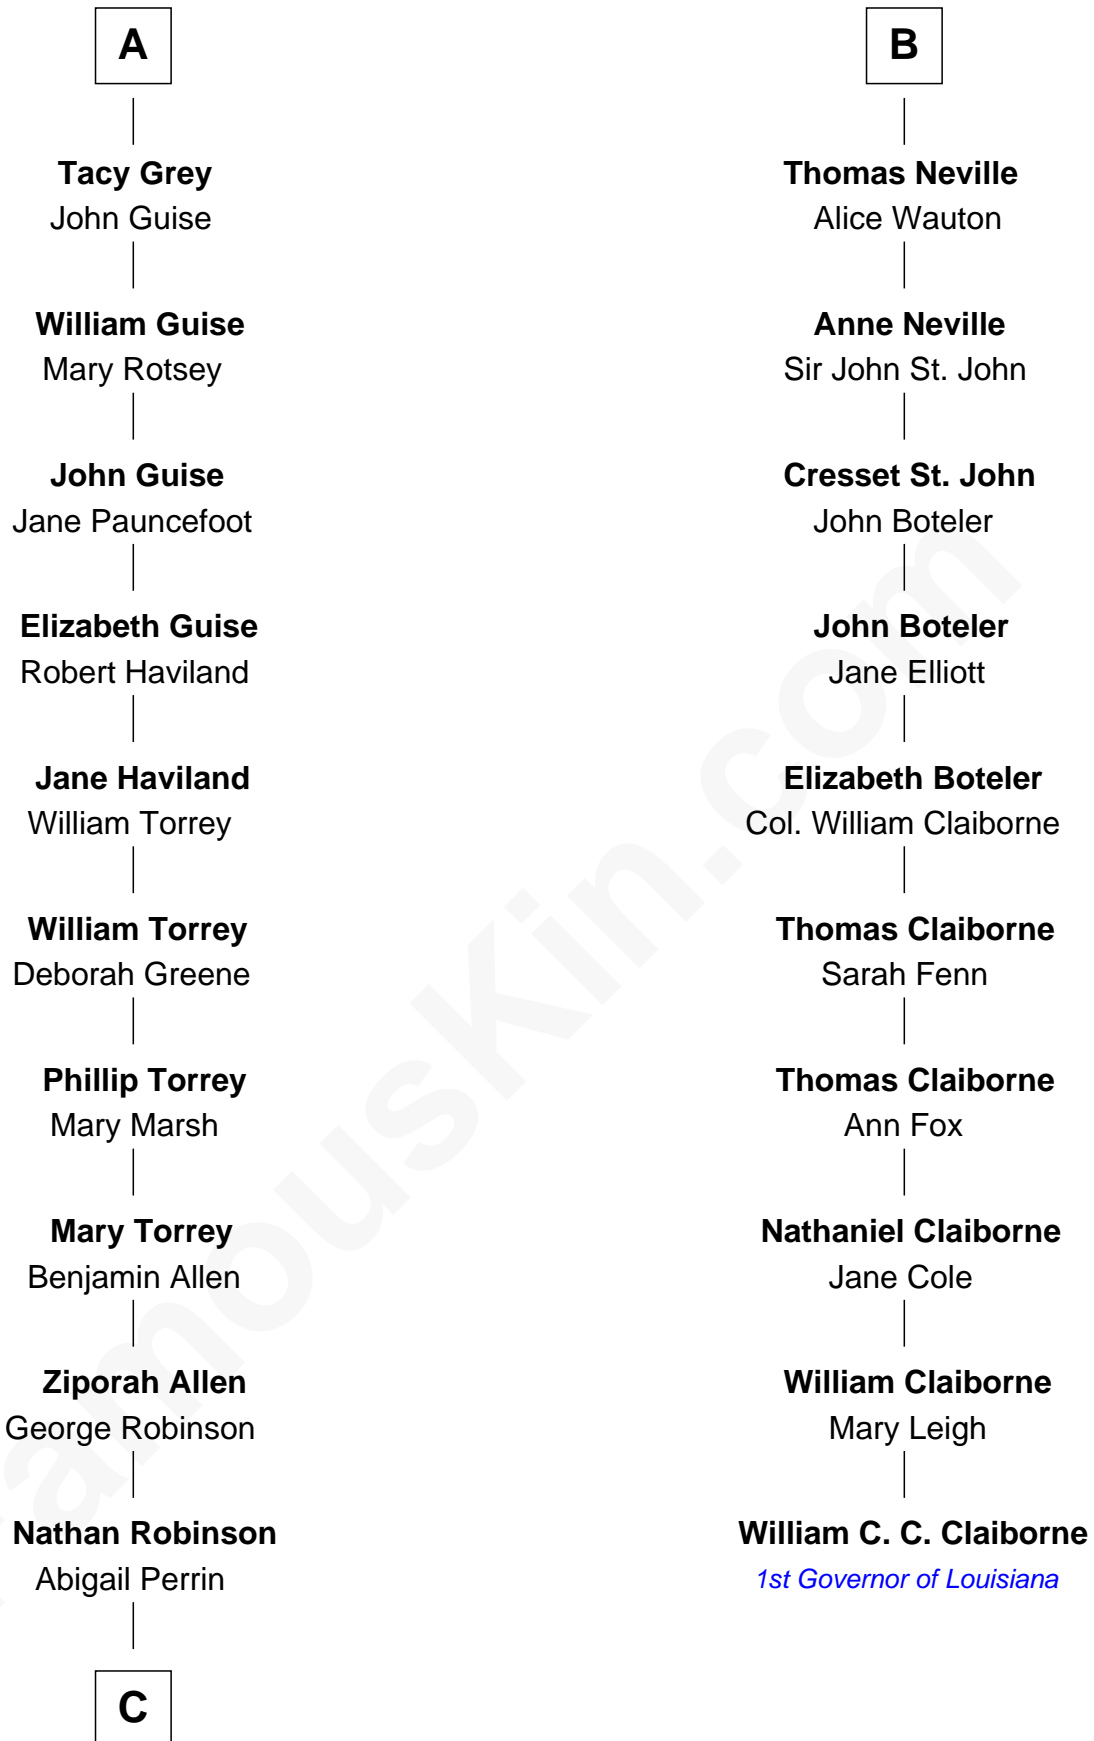

FamousKin.com Relationship Chart of

Raquel Welch

Movie Actress

16th cousin 5 times removed of

William C. C. Claiborne

1st Governor of Louisiana

Sir Henry de Hastings

Joan de Cantilupe

Lora de Hastings

Thomas Latimer

Sir Warin le Latimer

Catherine de la Warre

Elizabeth le Latimer

Sir Thomas Griffin

Richard Griffin

Anna Chamberlain

Nicholas Griffin

Margaret Pilkington

Nicholas Griffin

Catherine Curzon

Isabel Griffin

Thomas Neville

B

C

Hannah Kent Robinson

Elbridge Gerry Hall

Justin Smith Hall

Sarah Mehitable Stanford

Emery Stanford Hall

Clara Louise Adams

Josephine Sarah Hall

Armando Carlos Tejada