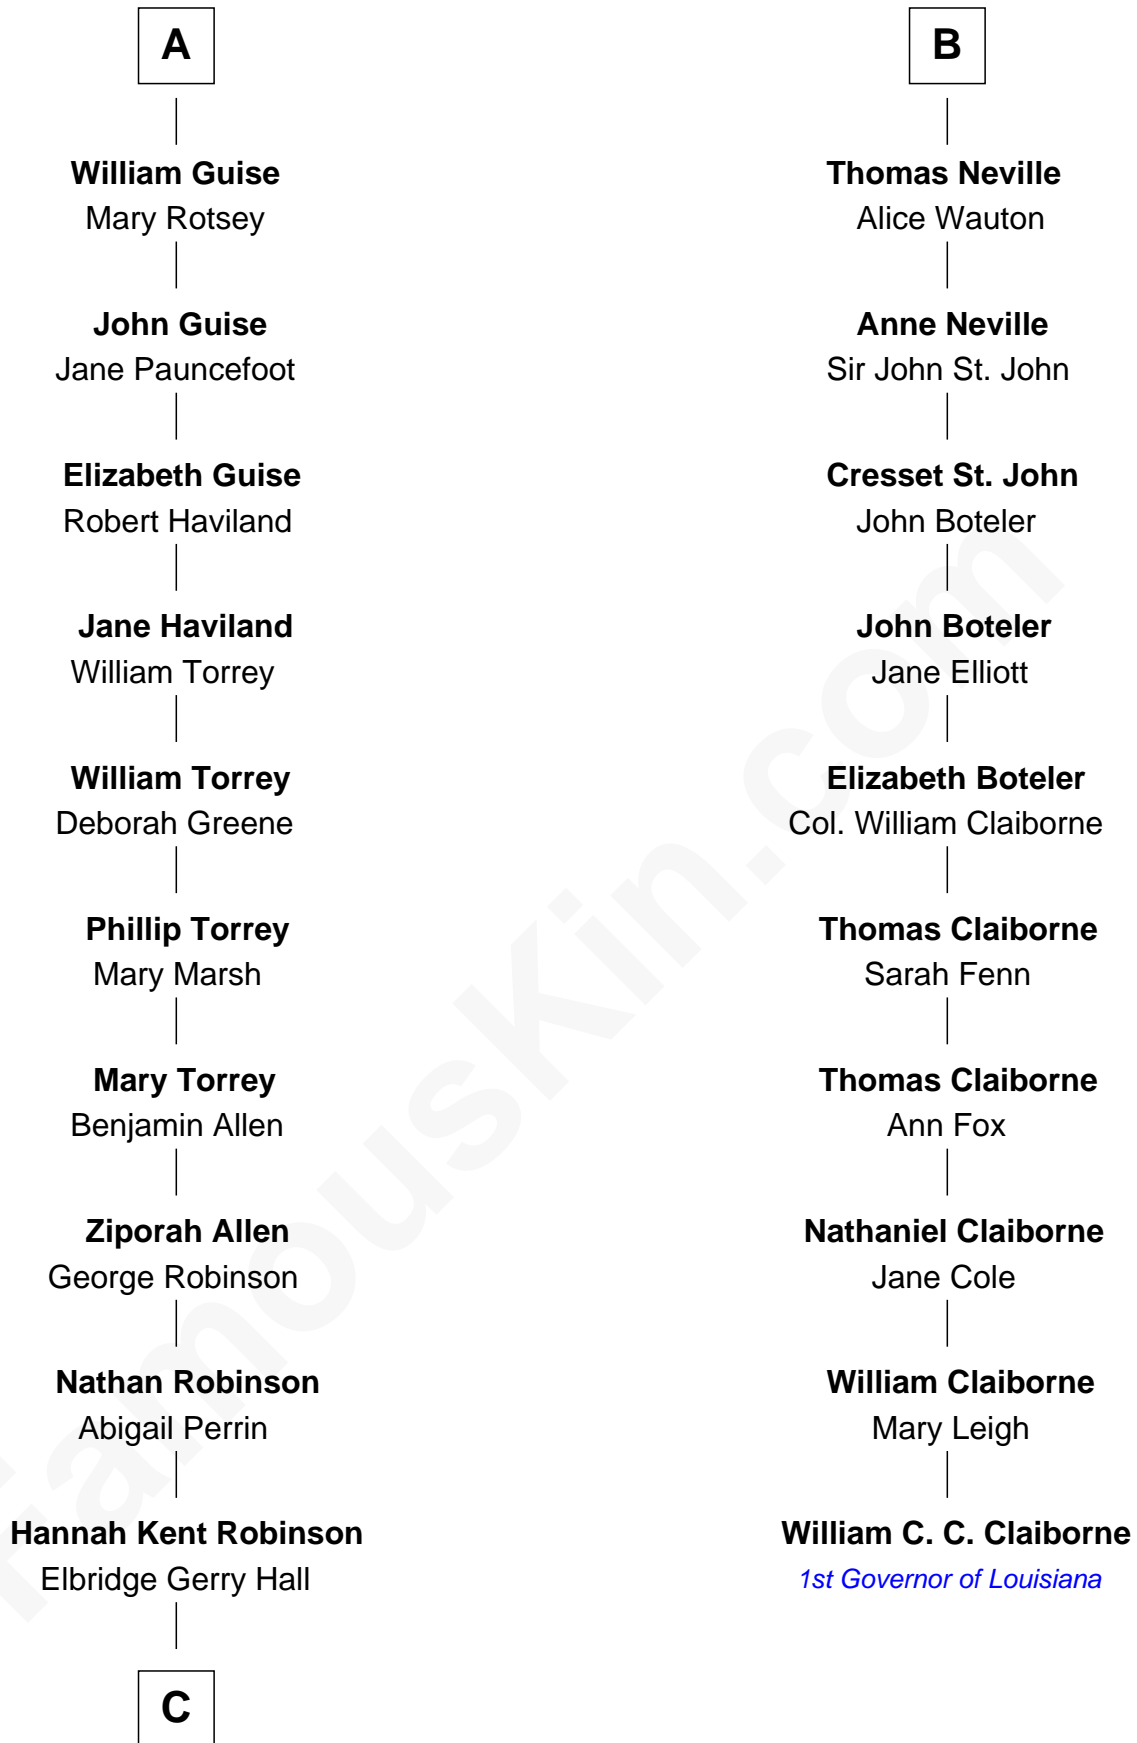

FamousKin.com Relationship Chart of

Raquel Welch

Movie Actress

16th cousin 4 times removed of

William C. C. Claiborne

1st Governor of Louisiana

Sir William de Boteler

Ela Herdeburgh

C

Justin Smith Hall
Sarah Mehitable Stanford

Emery Stanford Hall
Clara Louise Adams

Josephine Sarah Hall
Armando Carlos Tejada

Raquel Welch
aka Raquel Welch

FamousKin.com