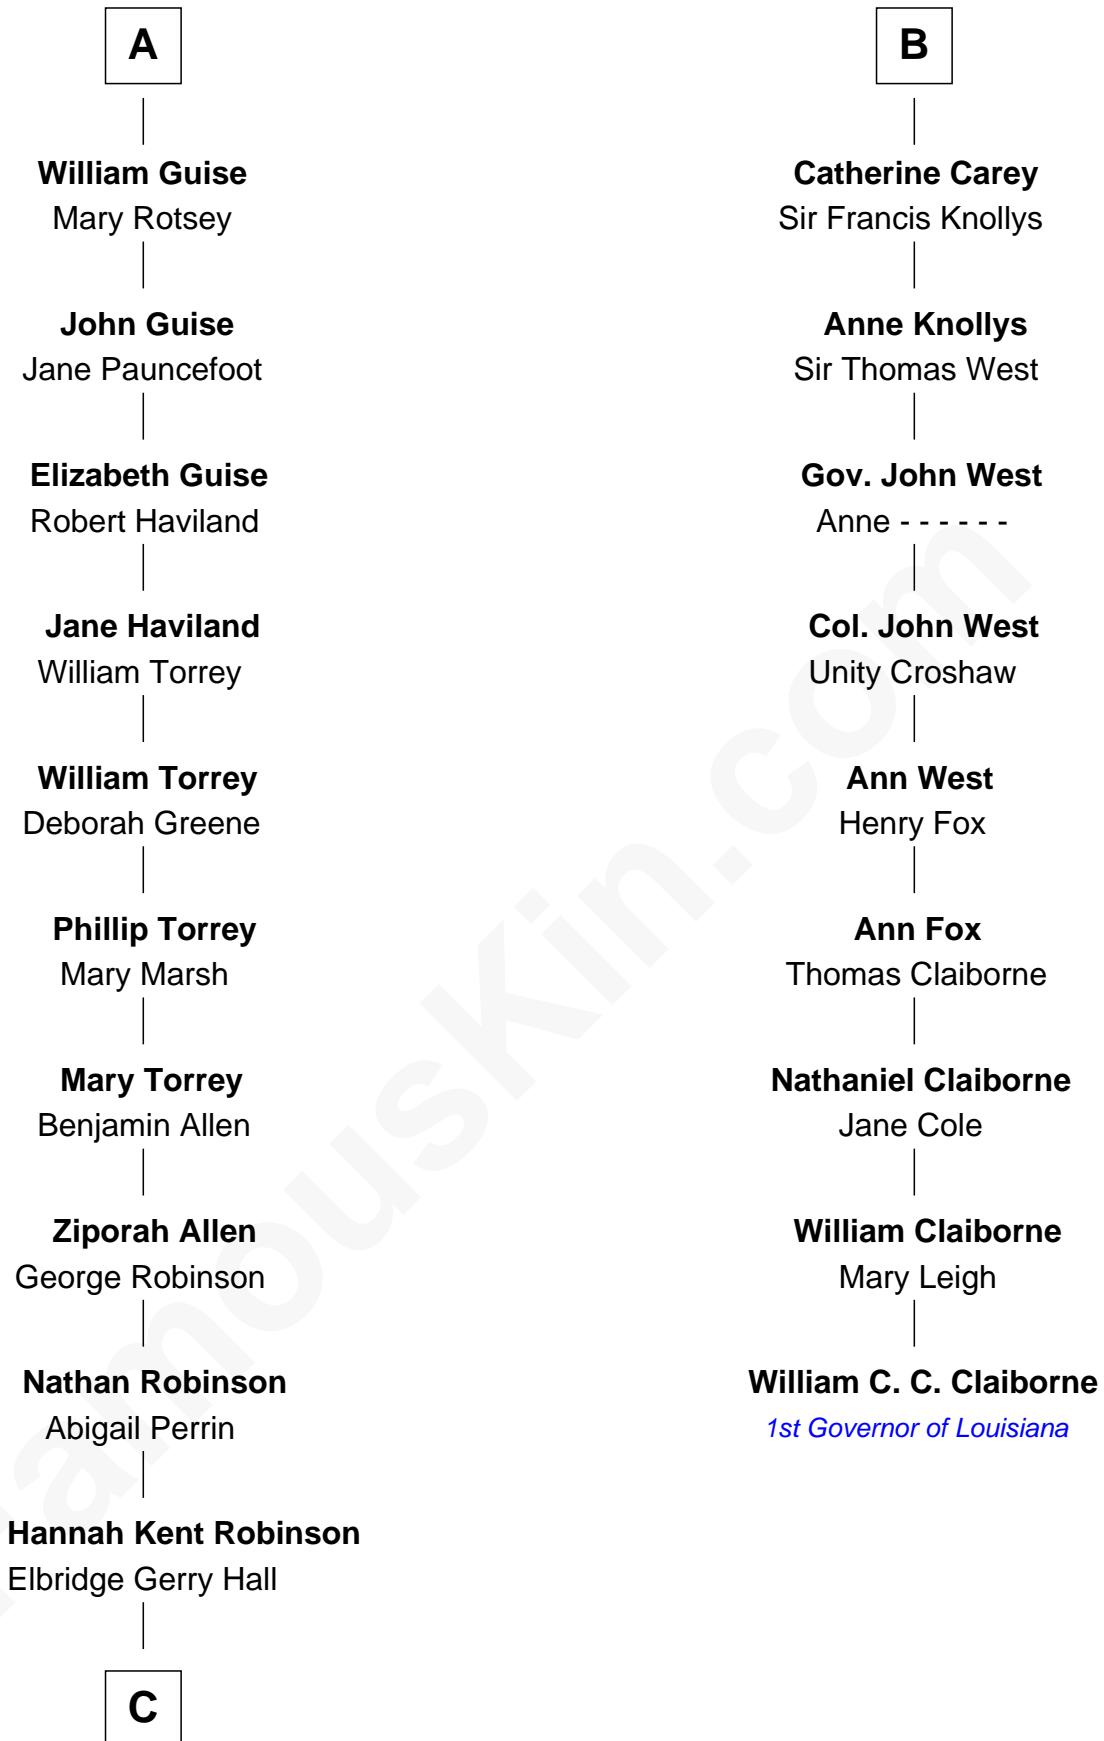

FamousKin.com
Relationship Chart of
Raquel Welch
Movie Actress

15th cousin 5 times removed of
William C. C. Claiborne
1st Governor of Louisiana

C

Justin Smith Hall
Sarah Mehitable Stanford

Emery Stanford Hall
Clara Louise Adams

Josephine Sarah Hall
Armando Carlos Tejada

Raquel Welch
aka Raquel Welch

FamousKin.com