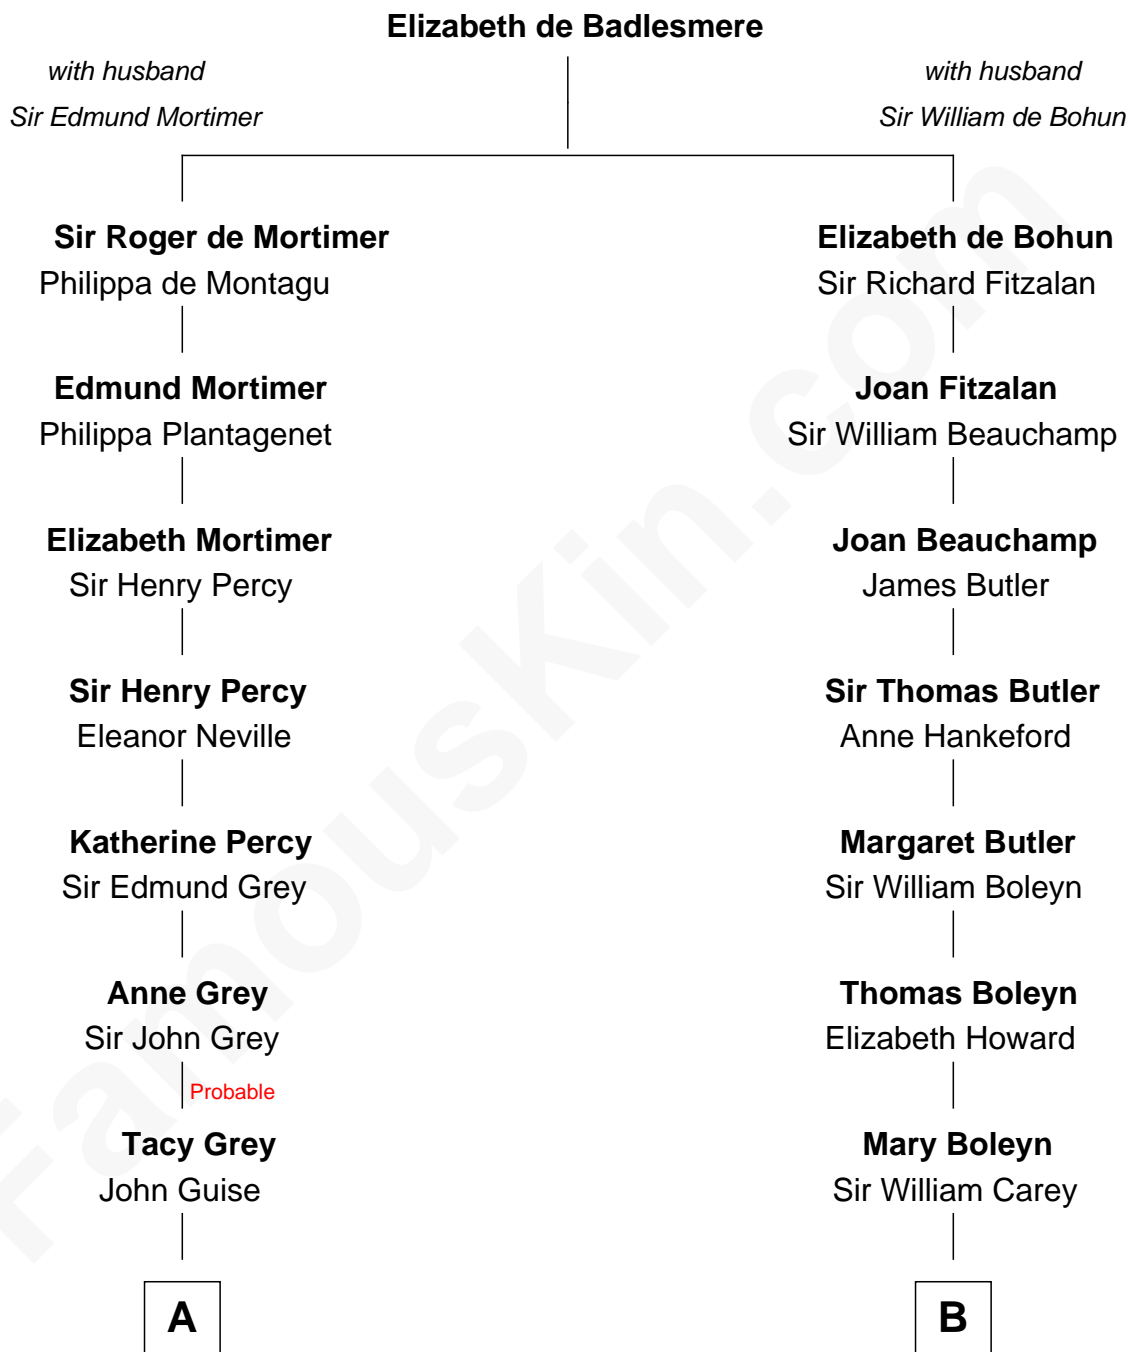

FamousKin.com
Relationship Chart of
Raquel Welch
Movie Actress

15th cousin 5 times removed of
William C. C. Claiborne
1st Governor of Louisiana

C

Justin Smith Hall
Sarah Mehitable Stanford

Emery Stanford Hall
Clara Louise Adams

Josephine Sarah Hall
Armando Carlos Tejada

Raquel Welch
aka Raquel Welch

FamousKin.com