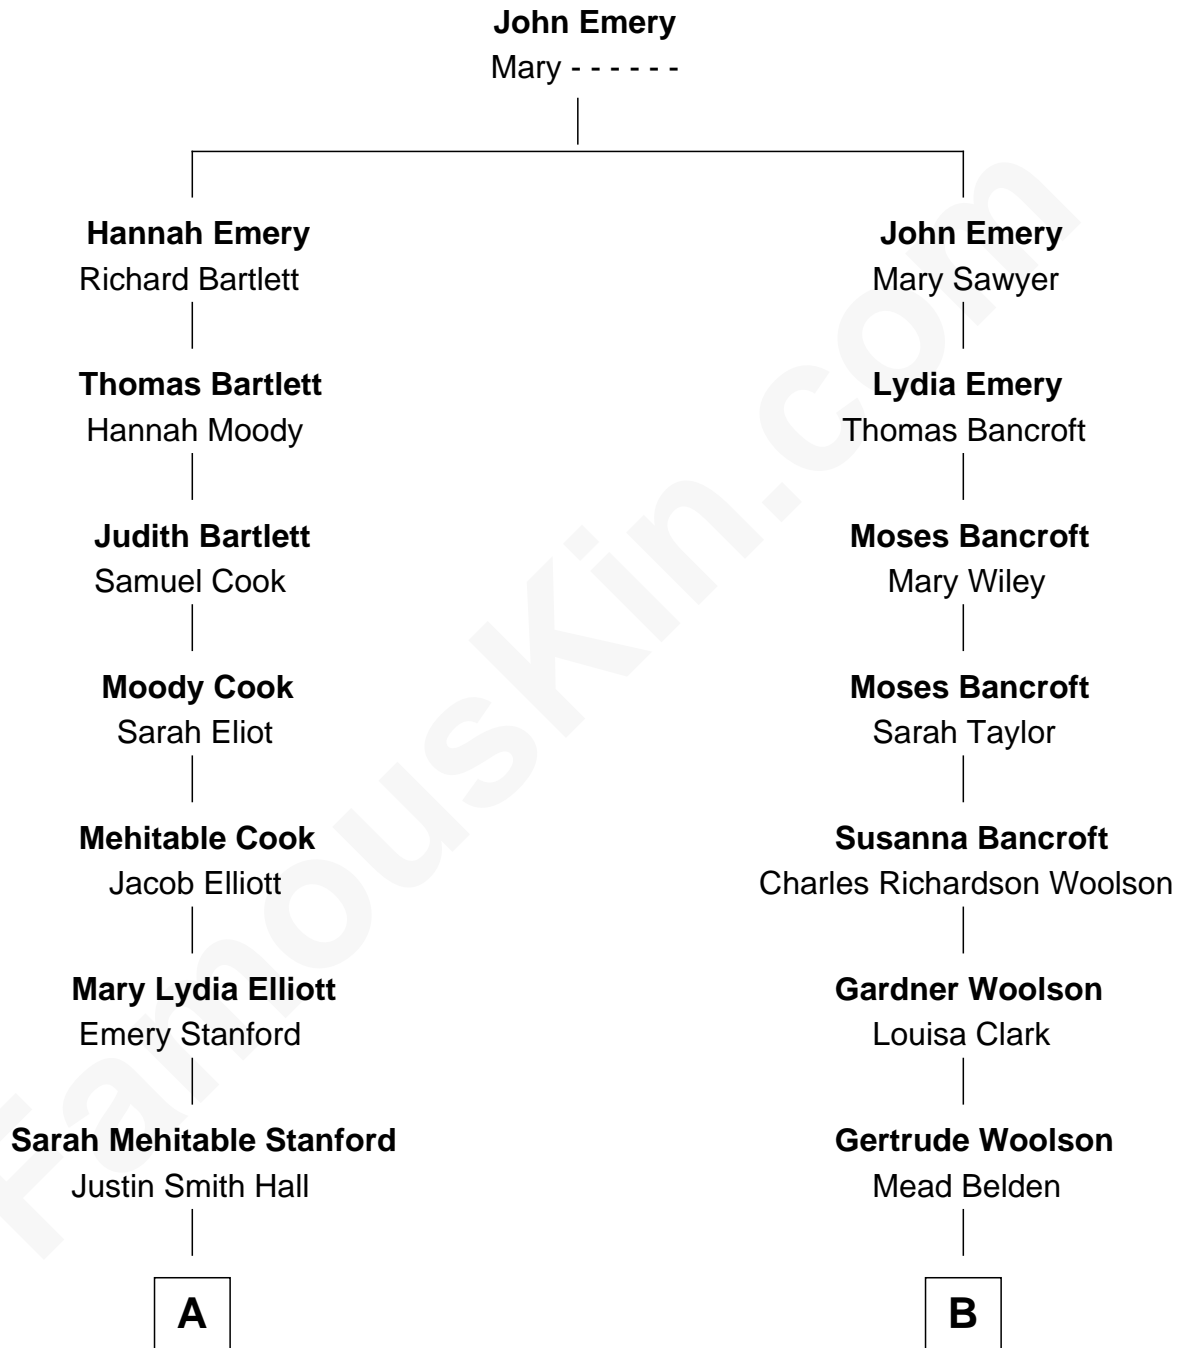

FamousKin.com Relationship Chart of

Raquel Welch
Movie Actress

9th cousin 1 time removed of

Howard Dean
79th Governor of Vermont

A

Emery Stanford Hall
Clara Louise Adams

Josephine Sarah Hall
Armando Carlos Tejada

Raquel Welch
aka Raquel Welch

B

Olive Gertrude Belden
Henry Wigglesworth

Sylvia Wigglesworth
James William Maitland

Andrea Belden Maitland
Howard Brush Dean

Howard Dean
79th Governor of Vermont