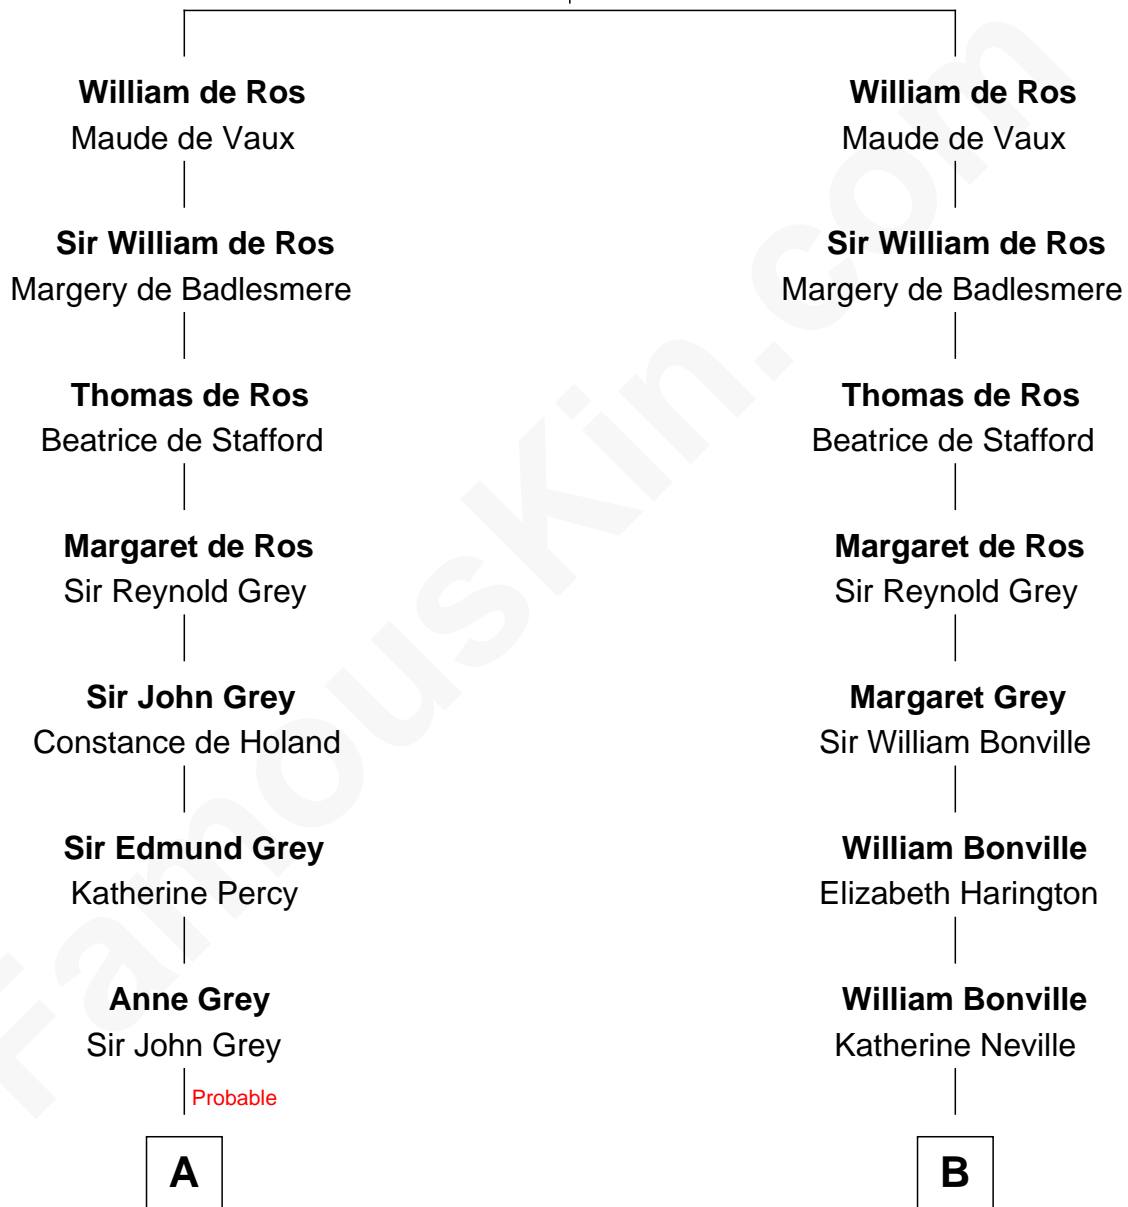

FamousKin.com Relationship Chart of

Raquel Welch

Movie Actress

21st cousin of

Humphrey Bogart

Movie Actor

Sir Robert de Ros

Isabel de Aubeney

Armando Carlos Tejada

Raquel Welch

aka Raquel Welch

D

Charlotte Sophia Woodbridge

Dyer Perkins

Elizabeth Rogers Perkins

Harvey Humphrey