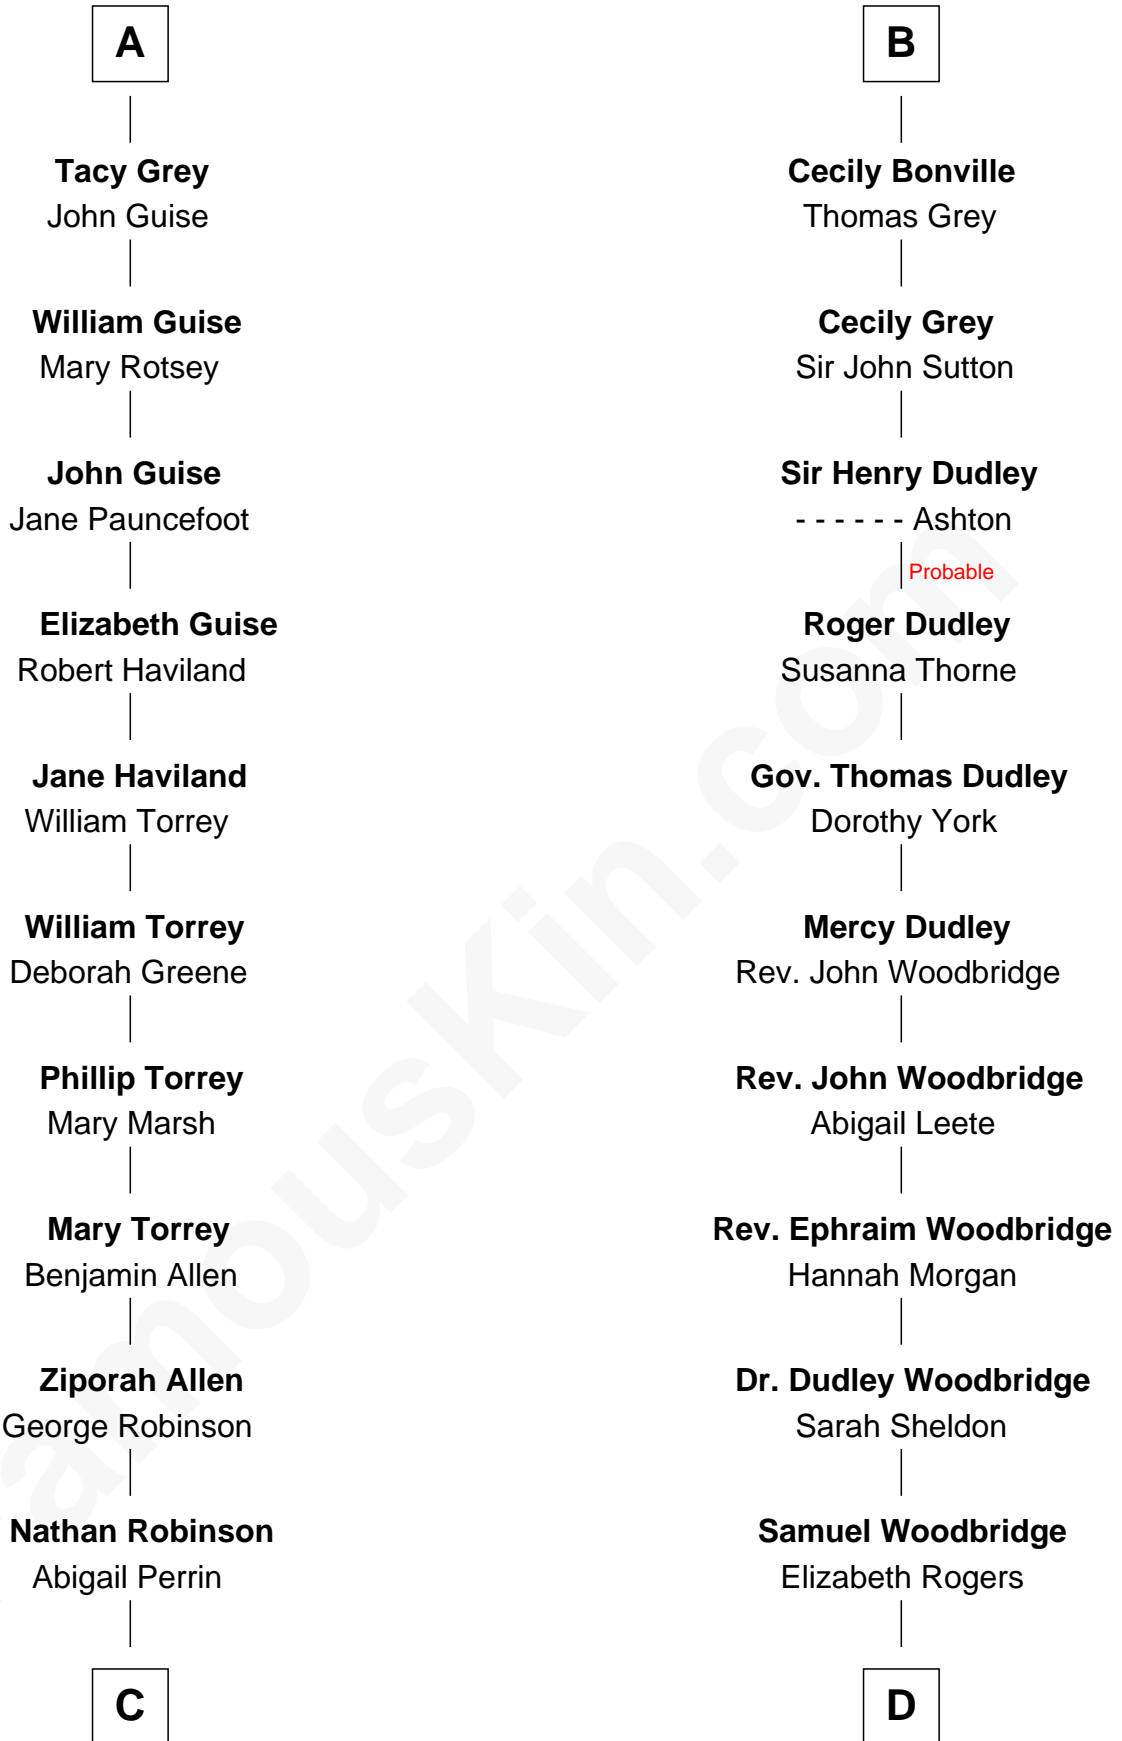

FamousKin.com Relationship Chart of

Raquel Welch

Movie Actress

21st cousin of

Humphrey Bogart

Movie Actor

Sir Robert de Ros

Isabel de Aubeney

C

Hannah Kent Robinson

Elbridge Gerry Hall

Justin Smith Hall

Sarah Mehitable Stanford

Emery Stanford Hall

Clara Louise Adams

Josephine Sarah Hall

Armando Carlos Tejada

Raquel Welch

aka Raquel Welch

D

Charlotte Sophia Woodbridge

Dyer Perkins

Elizabeth Rogers Perkins

Harvey Humphrey