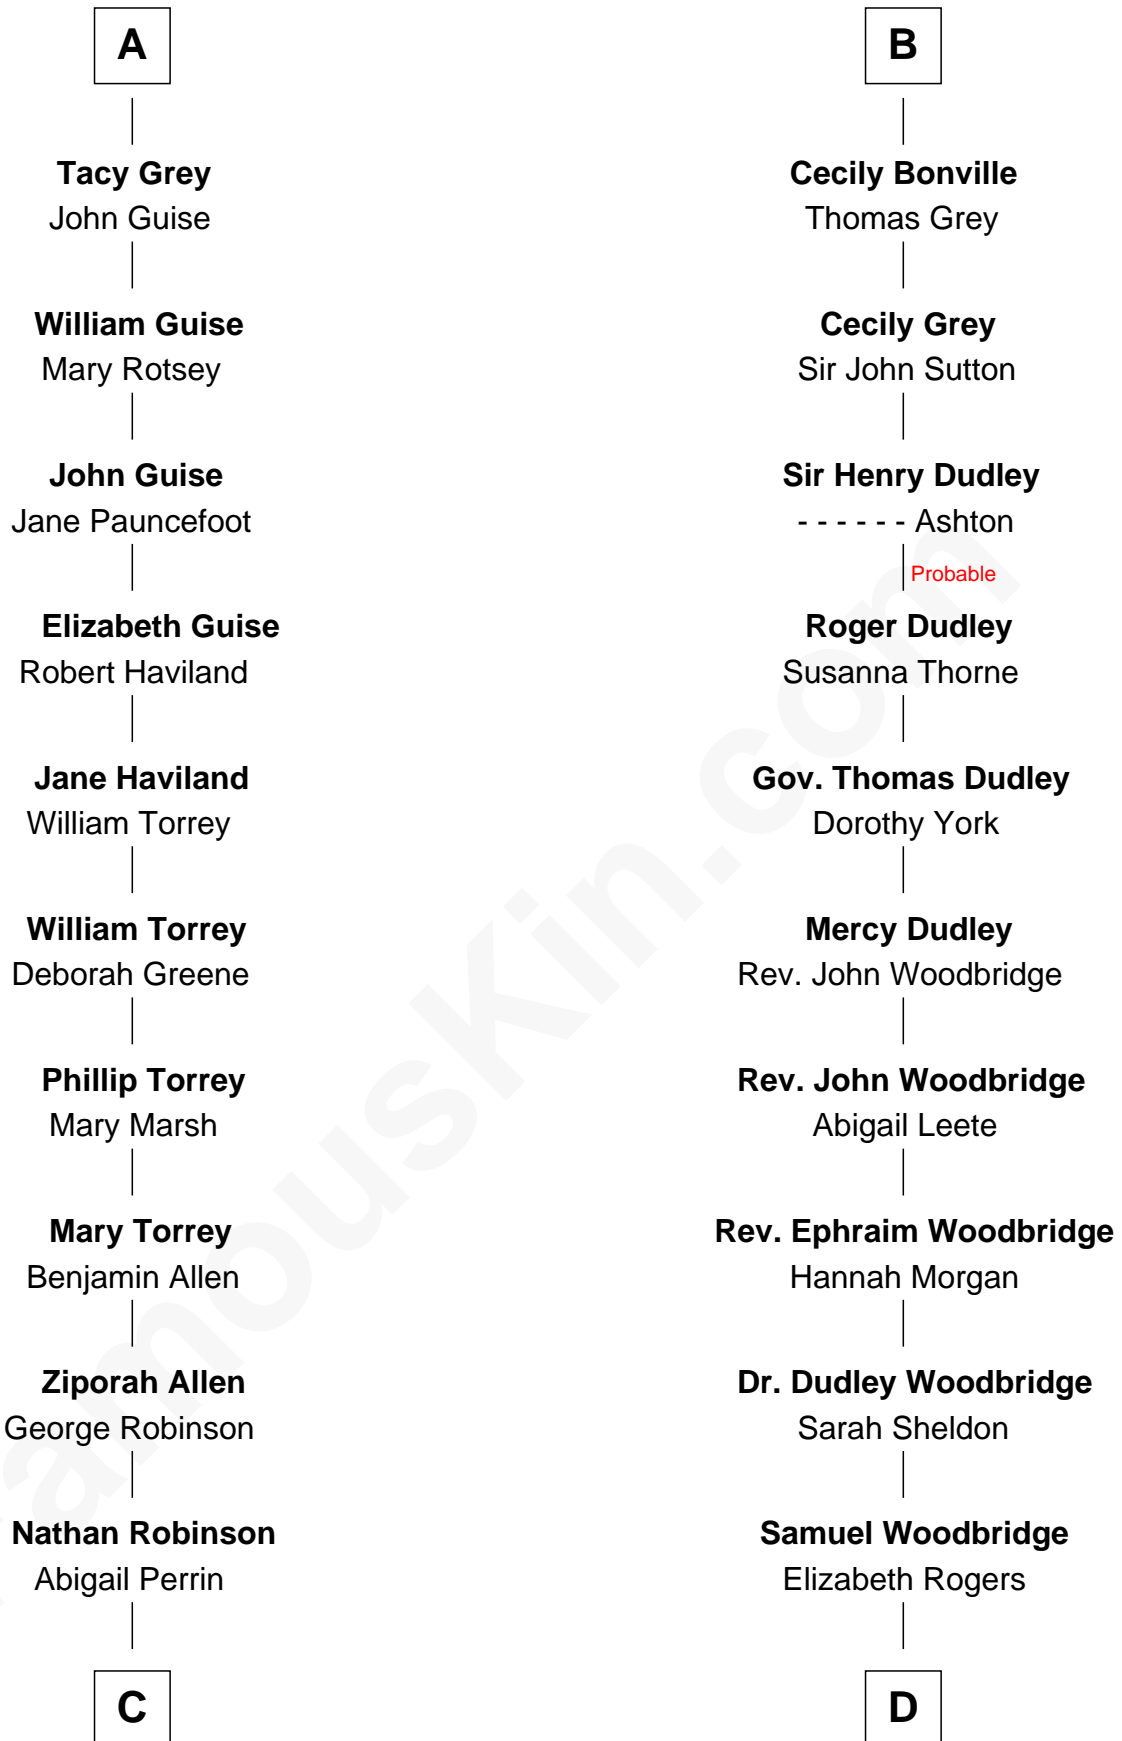

# FamousKin.com Relationship Chart of

**Raquel Welch**

*Movie Actress*

21st cousin of

**Humphrey Bogart**

*Movie Actor*

**Gunselm de Badlesmere**

**Bartholomew de Badlesmere**

Margaret de Clare

**Margery de Badlesmere**

Sir William de Ros

**Thomas de Ros**

Beatrice de Stafford

**Margaret de Ros**

Sir Reynold Grey

**Margaret Grey**

Sir William Bonville

**William Bonville**

Elizabeth Harington

**William Bonville**

Katherine Neville

**B**

**C**

**Hannah Kent Robinson**

*aka Raquel Welch*

**D**

**Charlotte Sophia Woodbridge**

Dyer Perkins

**Elizabeth Rogers Perkins**

Harvey Humphrey

**John Perkins Humphrey**

Frances Dewey Churchill