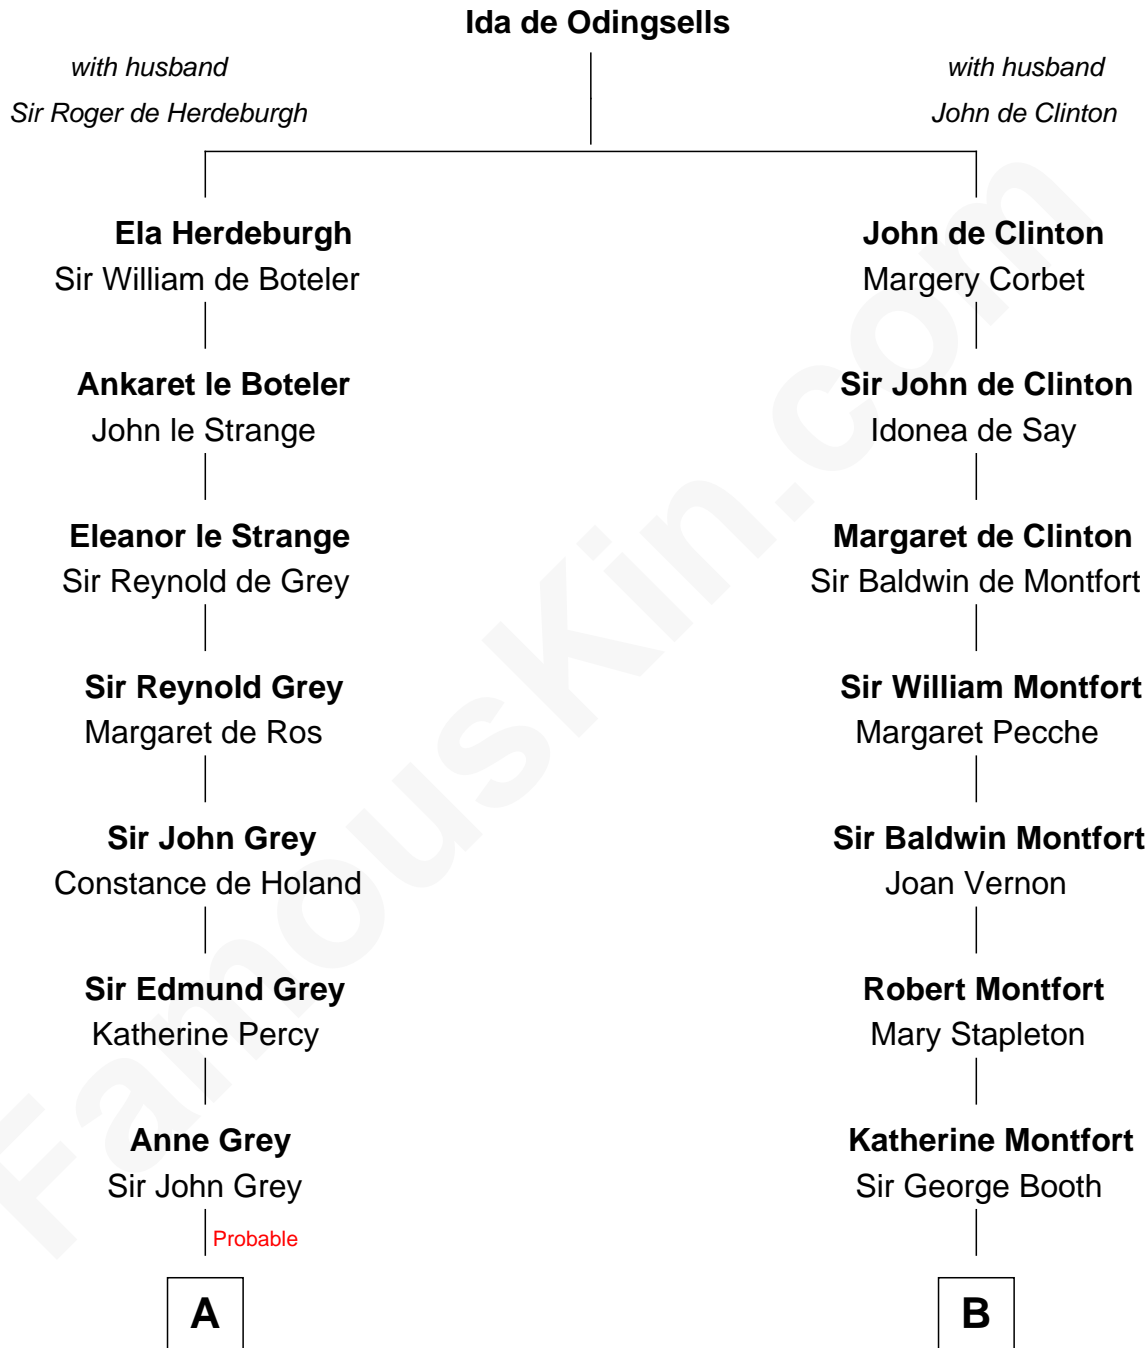

FamousKin.com Relationship Chart of

Raquel Welch

Movie Actress

21st cousin of

Humphrey Bogart

Movie Actor

C

Hannah Kent Robinson

Elbridge Gerry Hall

Justin Smith Hall

Sarah Mehitable Stanford

Emery Stanford Hall

Clara Louise Adams

Josephine Sarah Hall

Armando Carlos Tejada

Raquel Welch

aka Raquel Welch

D

Rachel Doud

Jonathan Humphrey

Harvey Humphrey

Elizabeth Rogers Perkins

John Perkins Humphrey

Frances Dewey Churchill