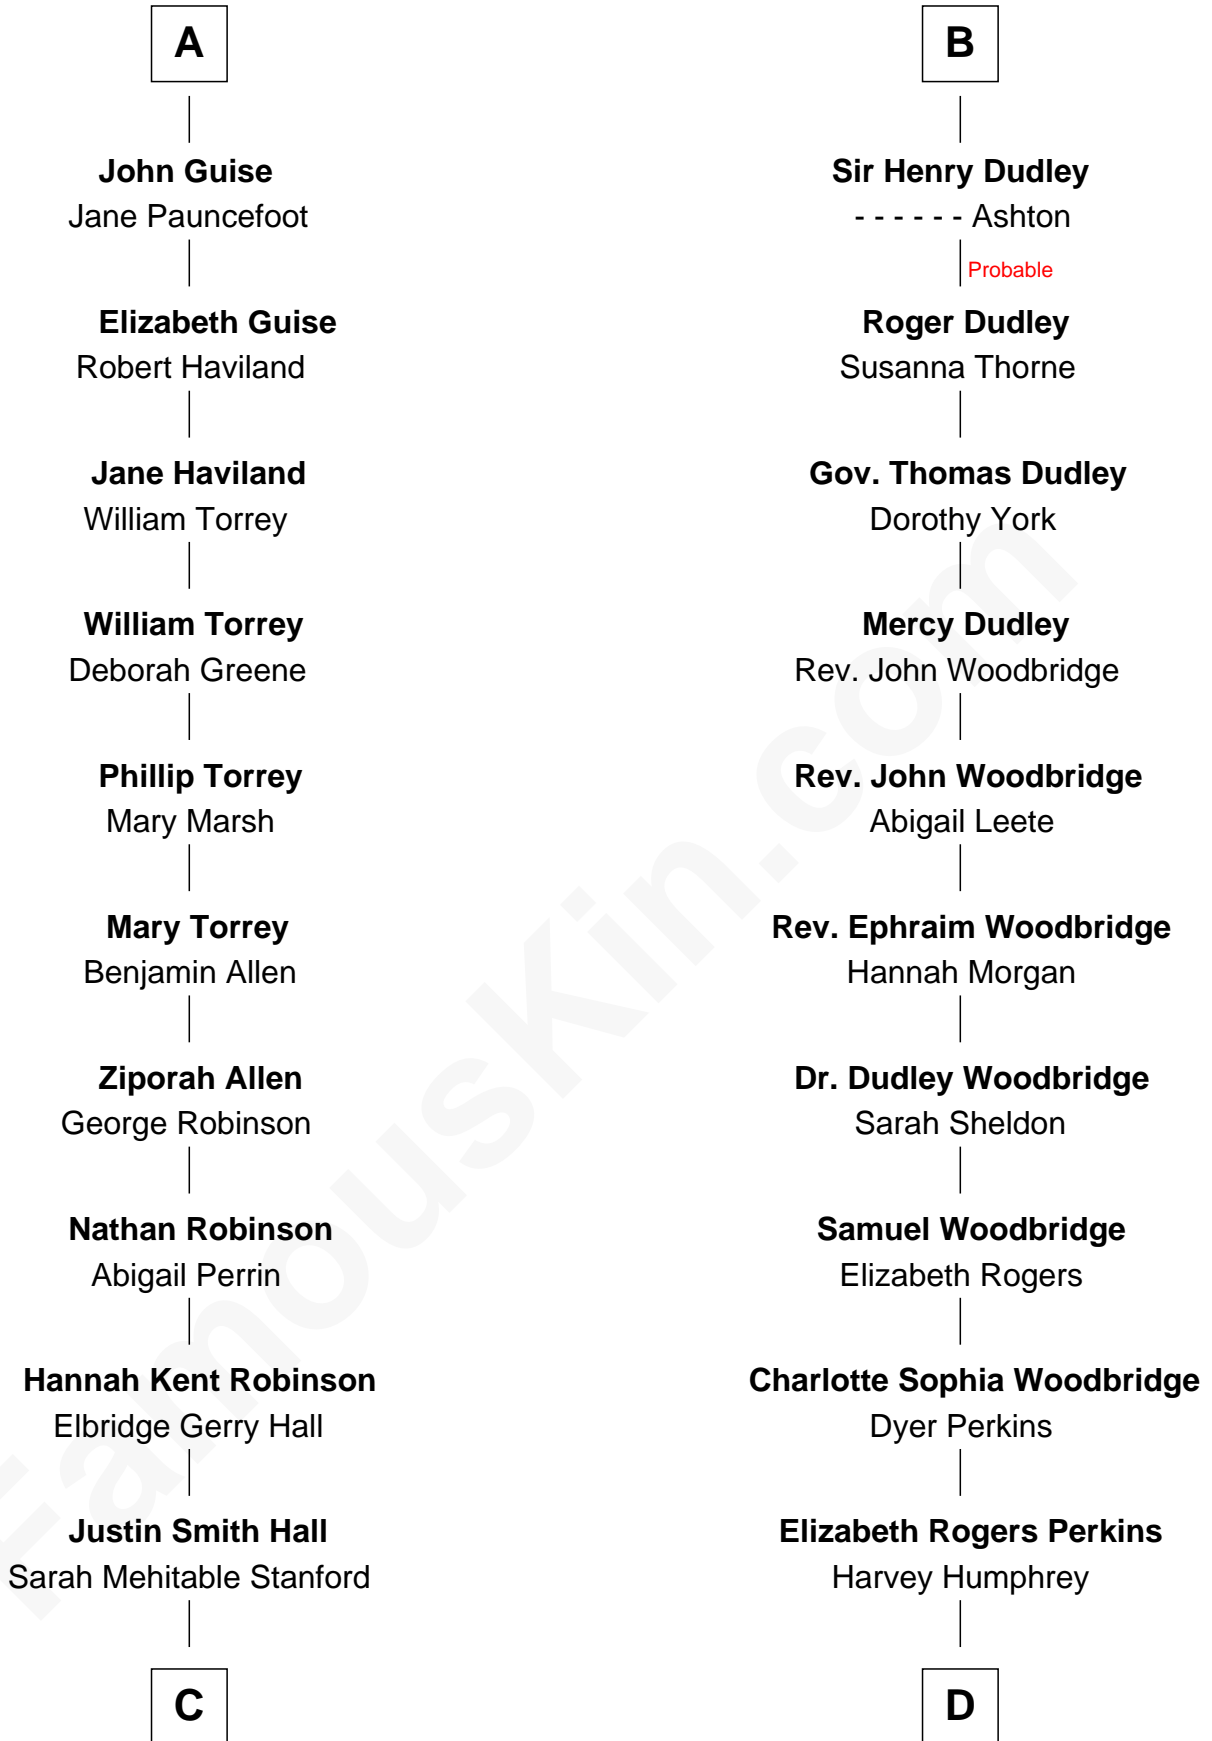

FamousKin.com Relationship Chart of

Raquel Welch

Movie Actress

19th cousin of

Humphrey Bogart

Movie Actor

Sir Robert de Holland

Maude la Zouche