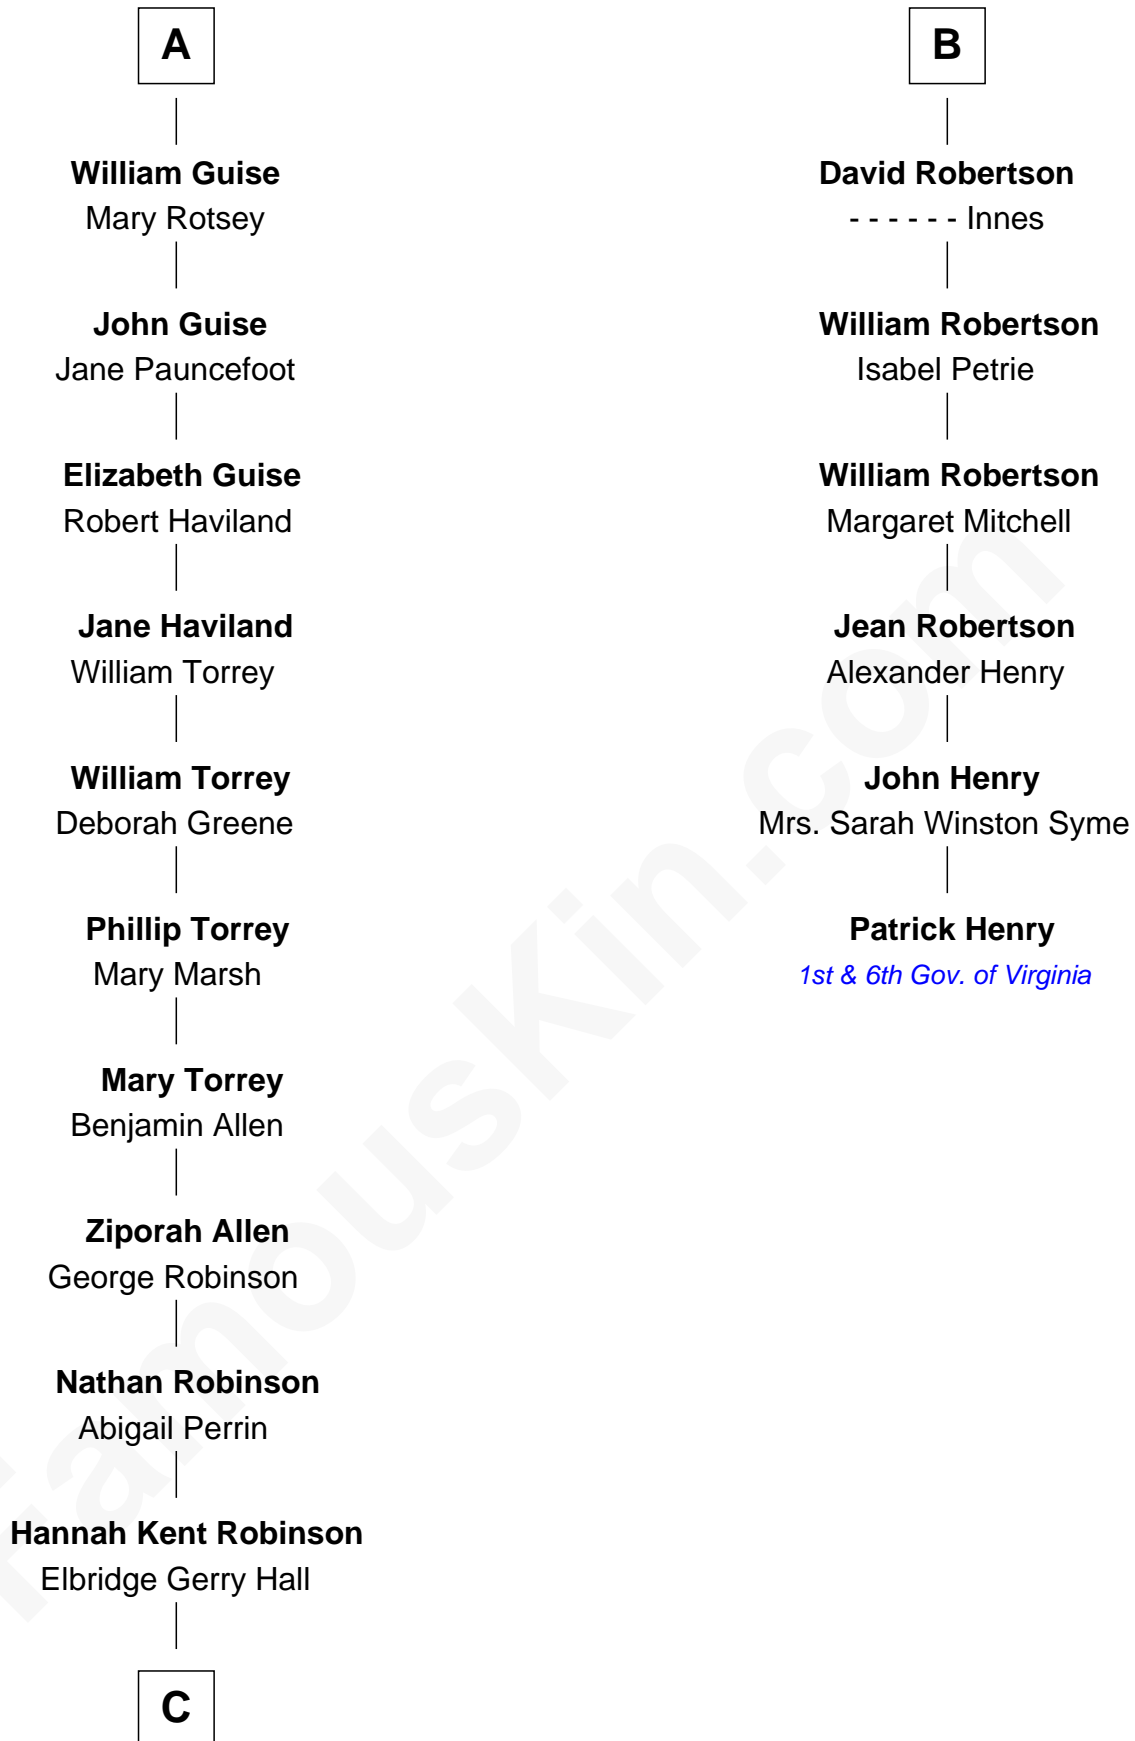

FamousKin.com Relationship Chart of

Raquel Welch

Movie Actress

12th cousin 8 times removed of

Patrick Henry

1st and 6th Governor of Virginia

Henry Plantagenet

Maud de Chaworth

Sir Edmund Grey

Katherine Percy

Anne Grey

Sir John Grey

Probable

Tacy Grey

John Guise

A

Eleanor Plantagenet

Richard Fitzalan

Alice Fitzalan

Sir Thomas de Holand

Margaret de Holand

Sir John Beaufort

Joan Beaufort

Sir James Stewart

John Stewart

Eleanor Sinclair

Elizabeth Stewart

Alexander Robertson

John Robertson

Margaret Crichton

B

C