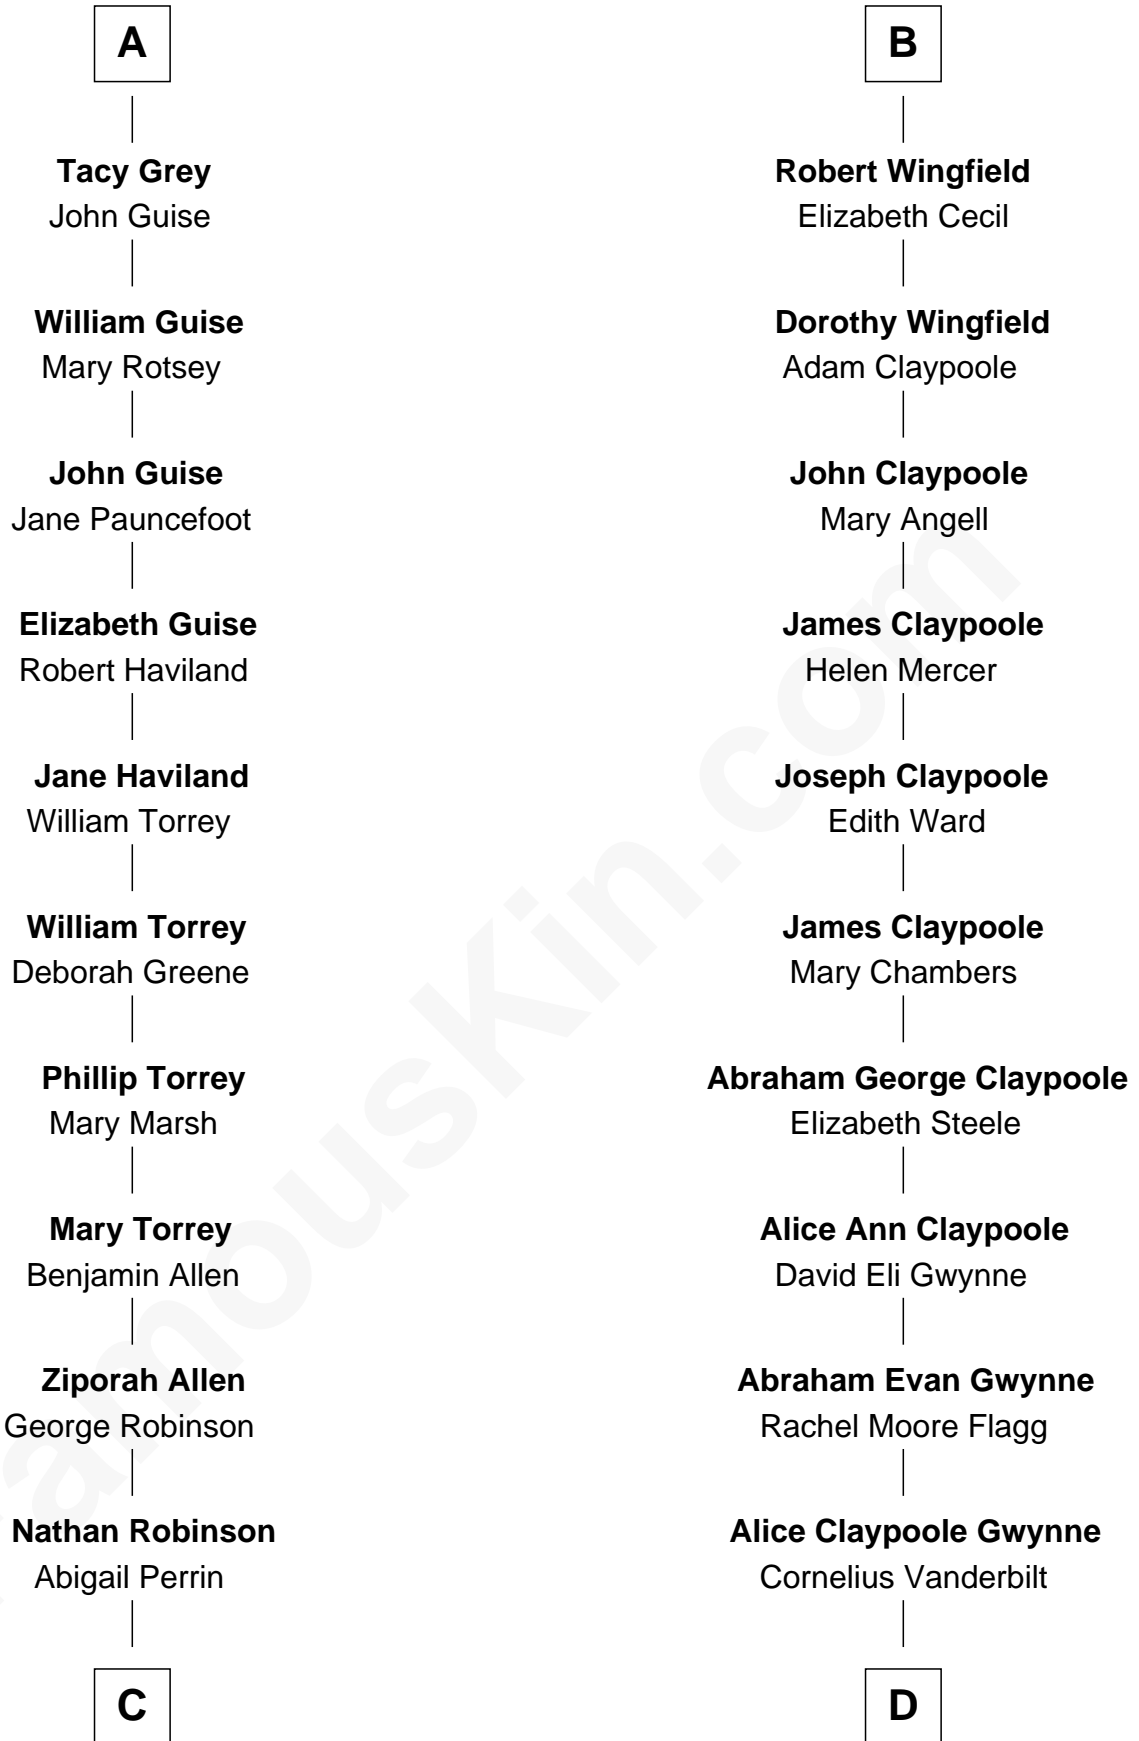

FamousKin.com Relationship Chart of

Raquel Welch

Movie Actress

18th cousin 3 times removed of

Gloria Vanderbilt

Fashion Designer

Thomas de Clare
Juliana FitzMaurice

Margaret de Clare
Bartholomew de Badlesmere

Margery de Badlesmere
Sir William de Ros

Thomas de Ros
Beatrice de Stafford

Margaret de Ros
Sir Reynold Grey

Sir John Grey
Constance de Holand

Sir Edmund Grey
Katherine Percy

Anne Grey
Sir John Grey

Probable

A

Margaret de Clare
Bartholomew de Badlesmere

Elizabeth de Badlesmere
Sir William de Bohun

Elizabeth de Bohun
Sir Richard Fitzalan

Elizabeth Fitzalan
Sir Robert Goushill

Elizabeth Goushill
Sir Robert Wingfield

Sir Henry Wingfield
Elizabeth Rookes

Robert Wingfield
Margery Quarles

B

C

Hannah Kent Robinson

Elbridge Gerry Hall

Justin Smith Hall

Sarah Mehitable Stanford