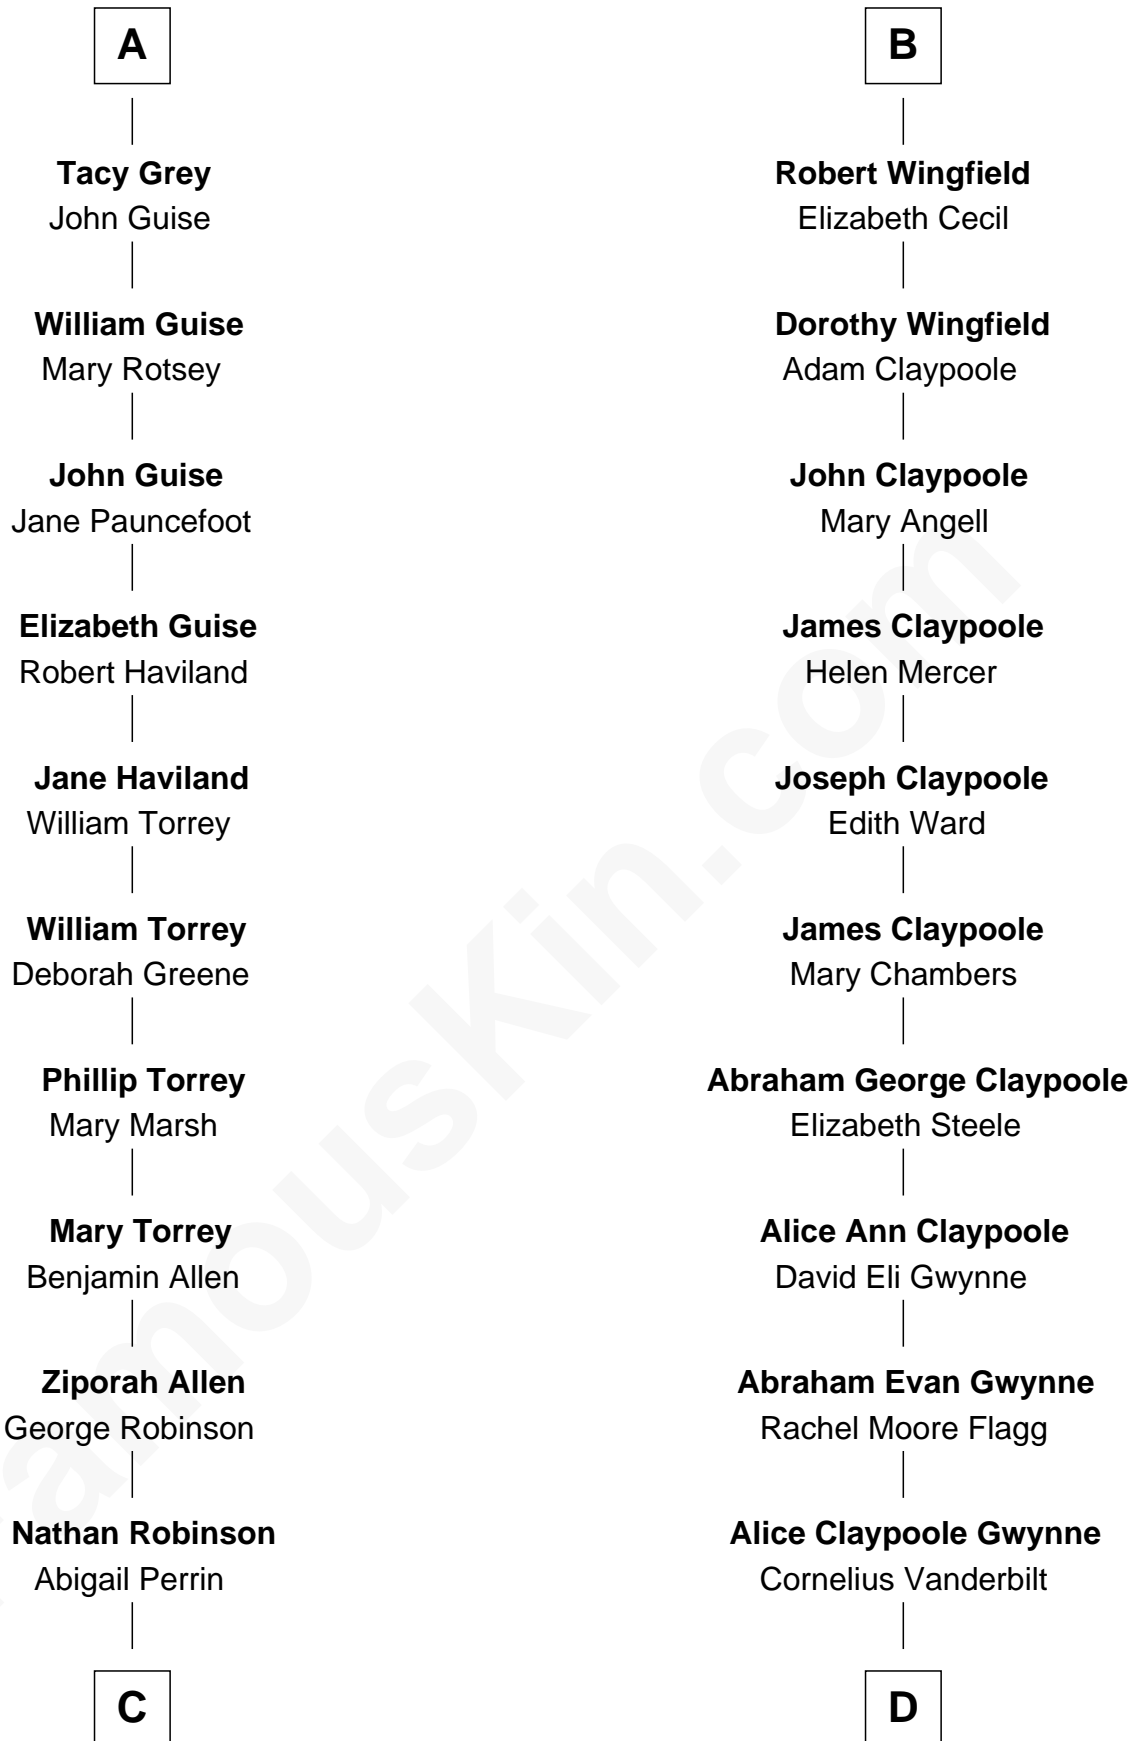

FamousKin.com Relationship Chart of

Raquel Welch

Movie Actress

18th cousin 3 times removed of

Gloria Vanderbilt

Fashion Designer

Gunselm de Badlesmere

Bartholomew de Badlesmere

Margaret de Clare

Elizabeth de Badlesmere

Sir William de Bohun

Elizabeth de Bohun

Sir Richard Fitzalan

Elizabeth Fitzalan

Sir Robert Goushill

Elizabeth Goushill

Sir Robert Wingfield

Sir Henry Wingfield

Elizabeth Rookes

Robert Wingfield

Margery Quarles

B

C

Hannah Kent Robinson

Elbridge Gerry Hall

Justin Smith Hall

Sarah Mehitable Stanford

Emery Stanford Hall

Clara Louise Adams

Josephine Sarah Hall

Armando Carlos Tejada

Raquel Welch