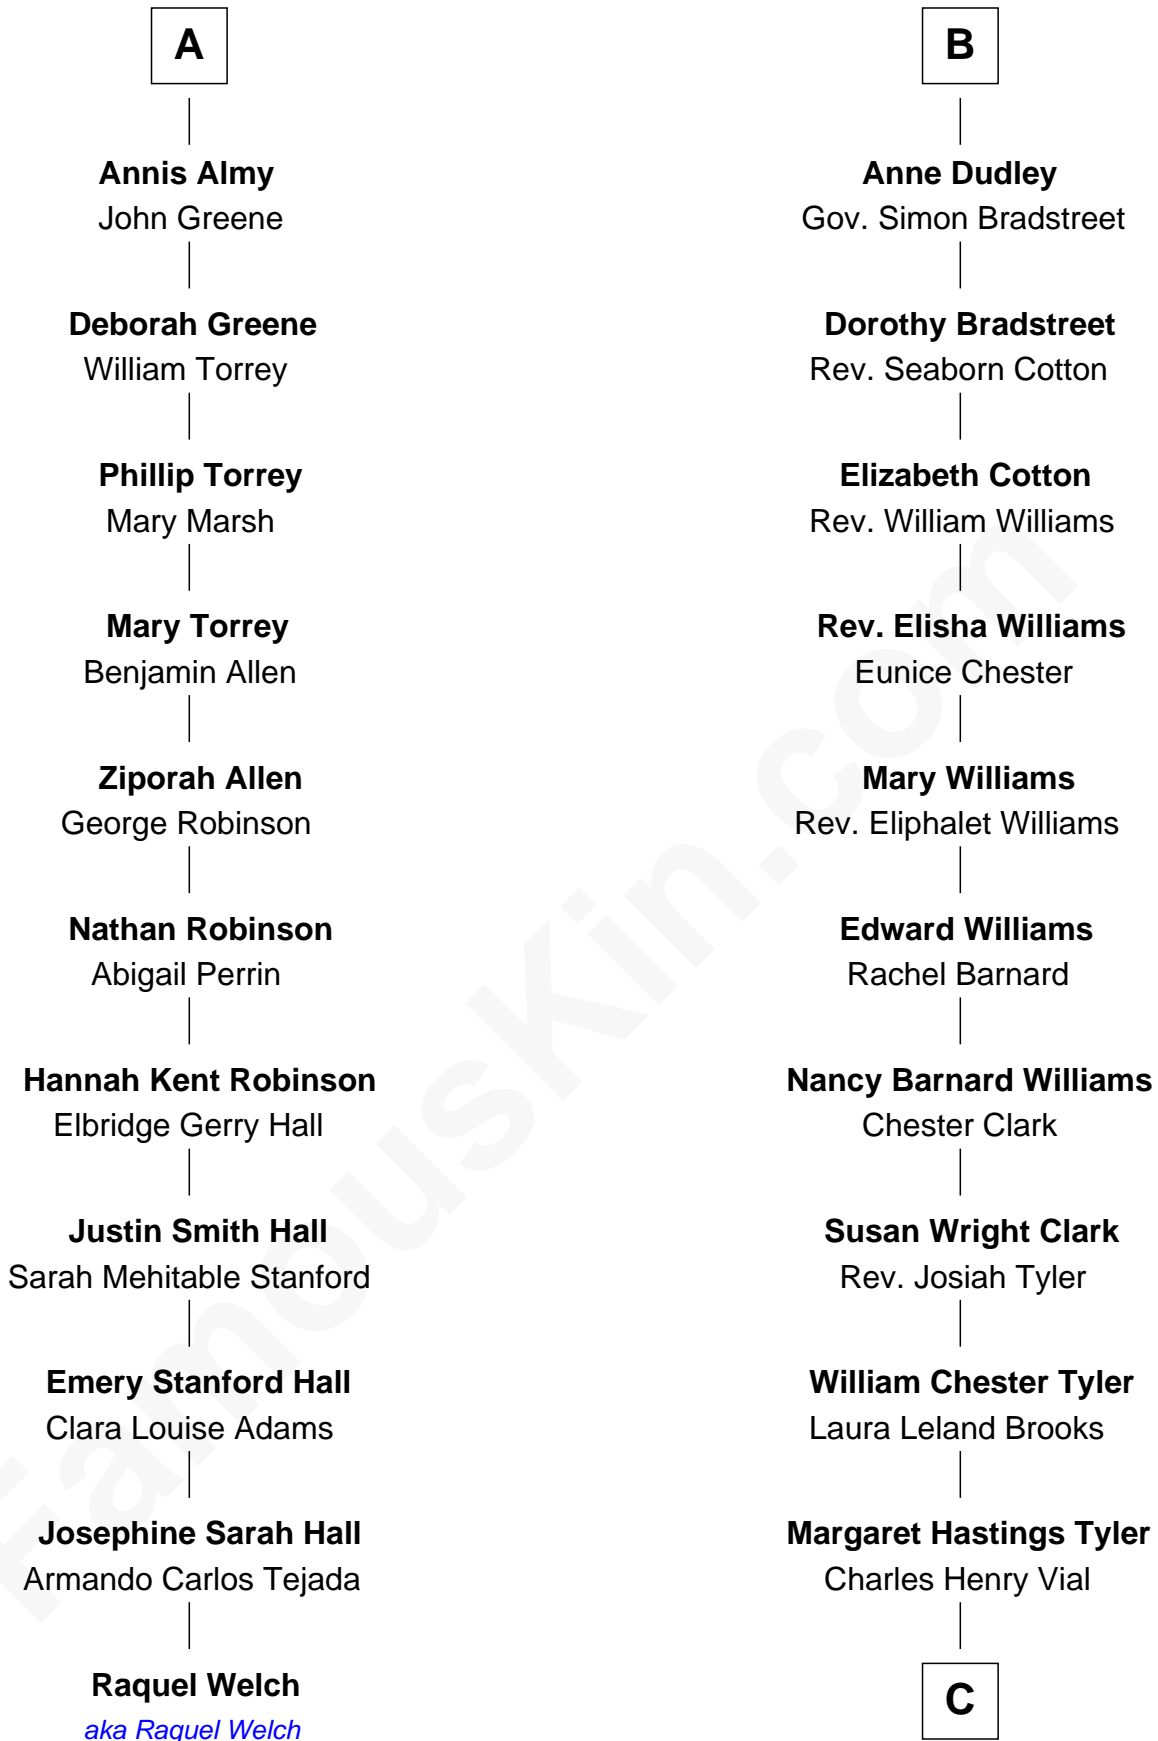

FamousKin.com Relationship Chart of

Raquel Welch

Movie Actress

17th cousin 2 times removed of

Kate Upton

Sports Illustrated Swimsuit Cover Model

C

Elizabeth Brooks Vial
Stephen Edward Upton

Jefferson Matthew Upton
Shelley Fawn Davis

Kate Upton
Model and Actress

FamousKin.com