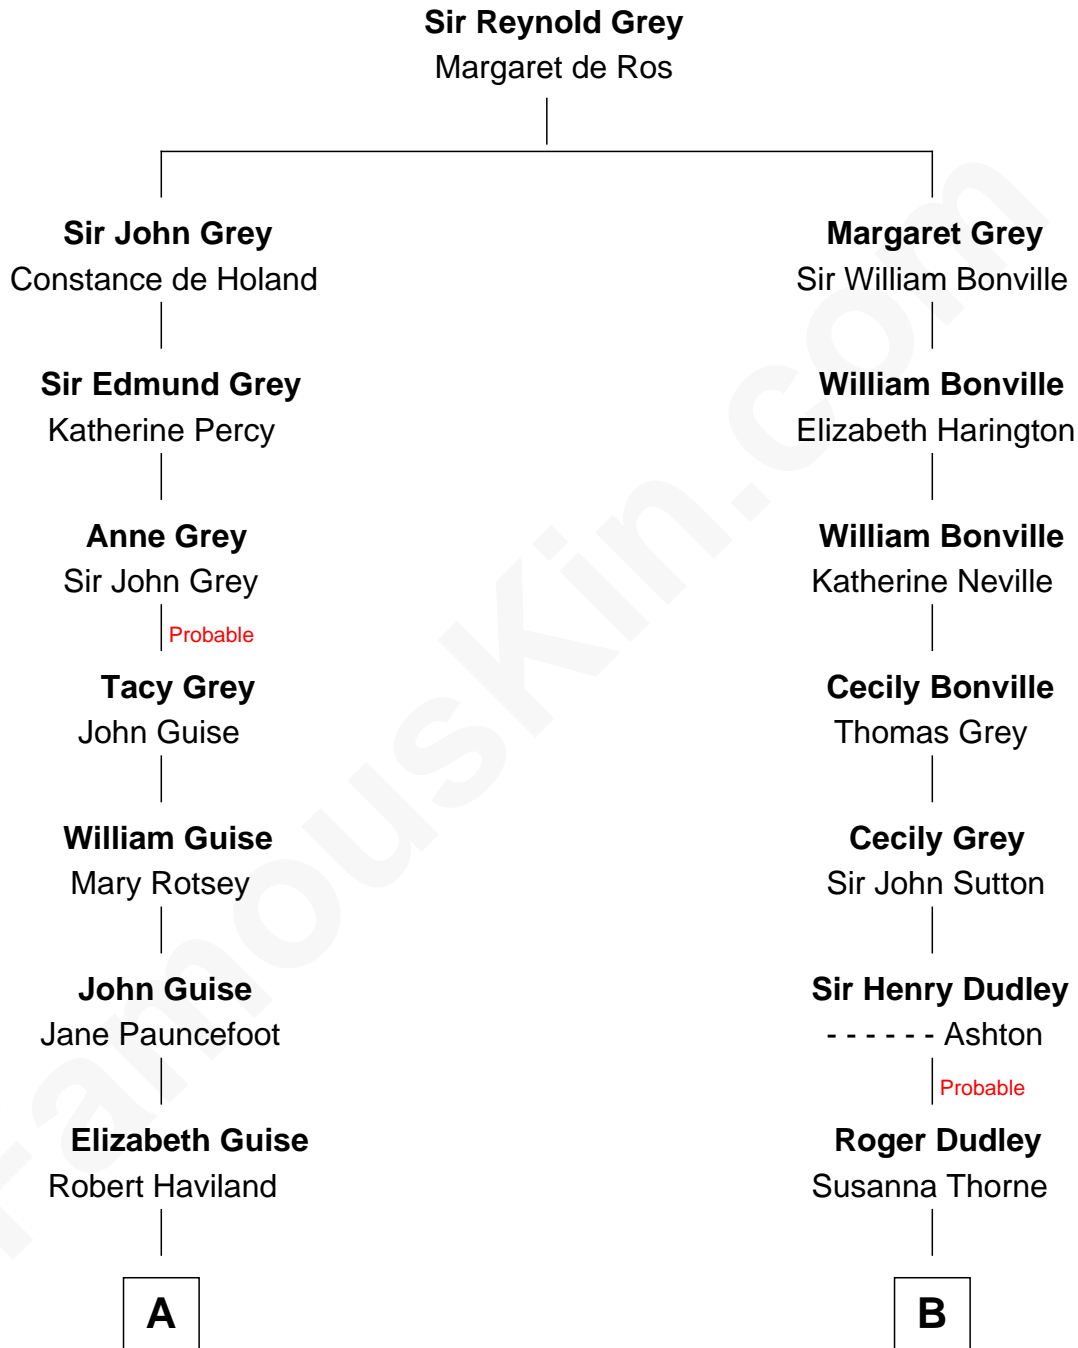

# FamousKin.com Relationship Chart of

**Raquel Welch**  
Movie Actress

17th cousin 3 times removed of

**Kate Upton**

Sports Illustrated Swimsuit Cover Model

**C**

—  
**Margaret Hastings Tyler**

Charles Henry Vial

—  
**Elizabeth Brooks Vial**

Stephen Edward Upton

—  
**Jefferson Matthew Upton**

Shelley Fawn Davis

—  
**Kate Upton**

*Model and Actress*

FamousKin.com