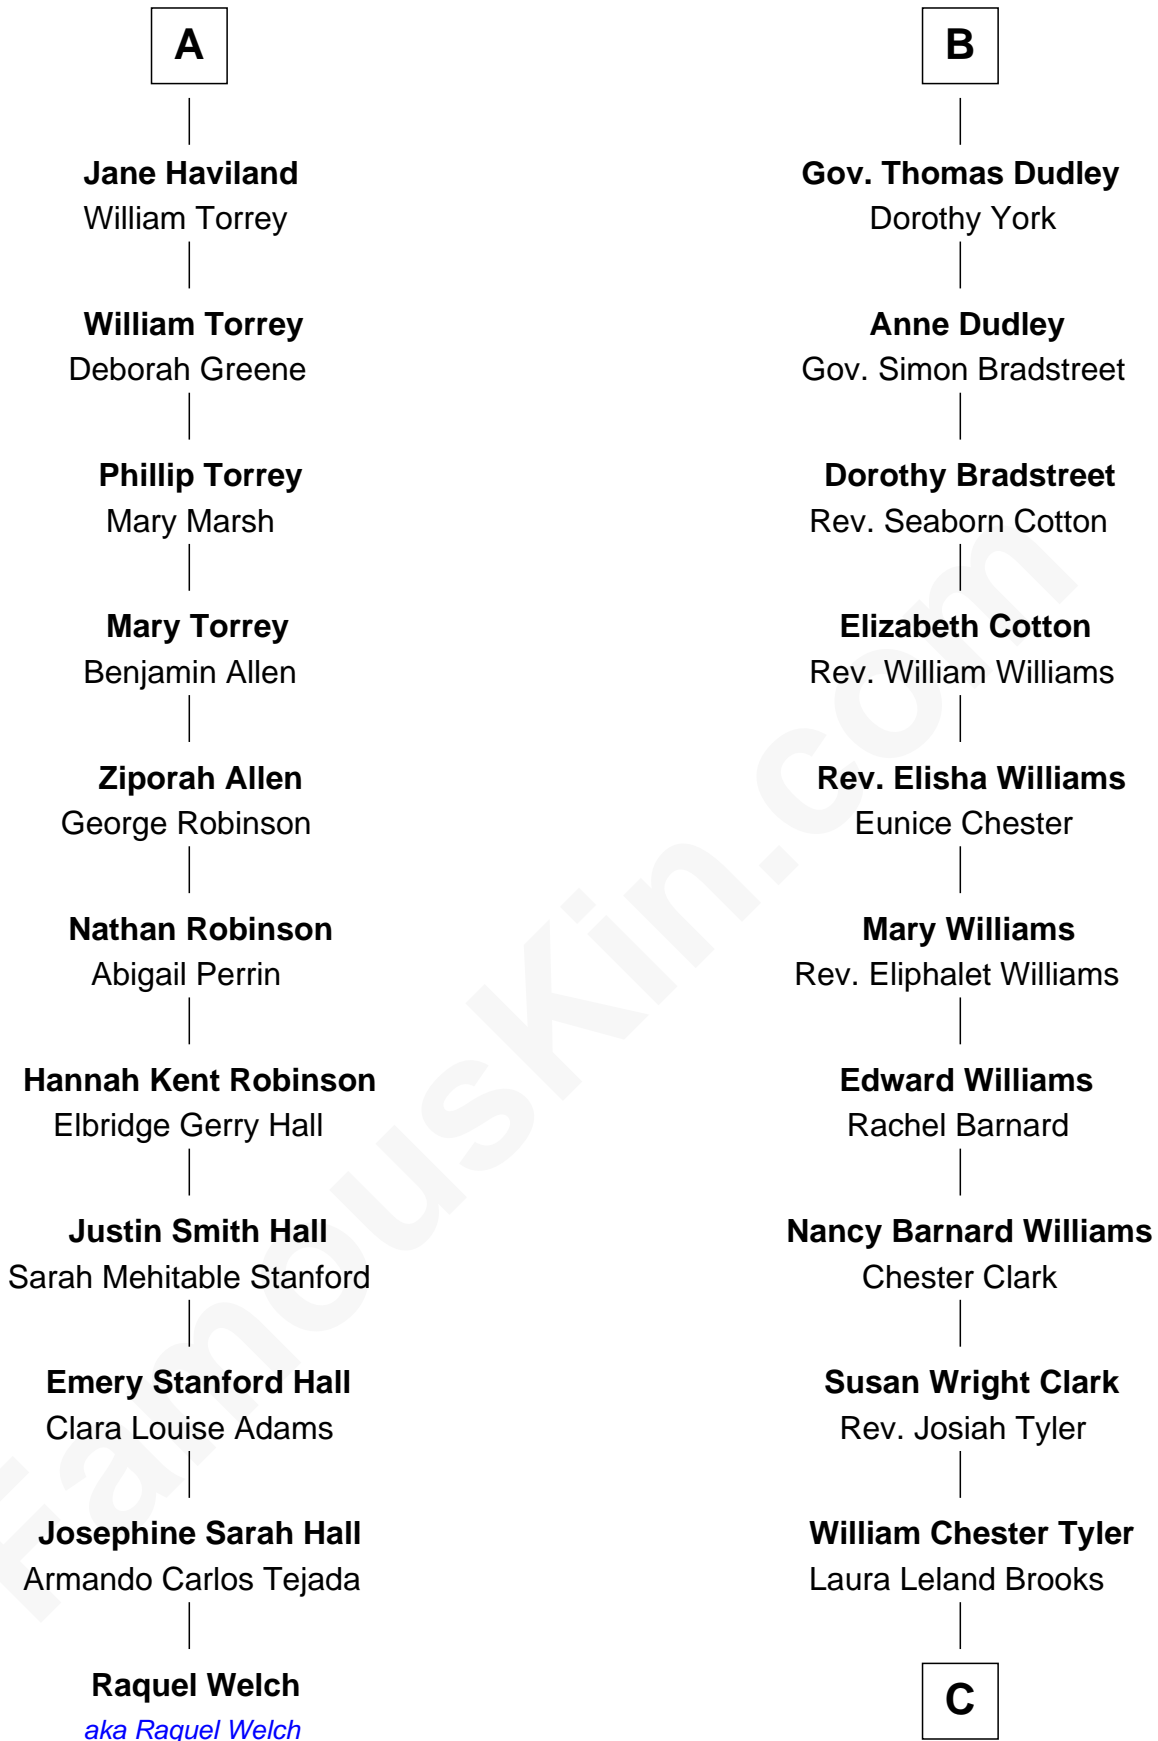

# FamousKin.com Relationship Chart of

**Raquel Welch**  
Movie Actress

17th cousin 3 times removed of

**Kate Upton**

Sports Illustrated Swimsuit Cover Model

**C**

—  
**Margaret Hastings Tyler**

Charles Henry Vial

—  
**Elizabeth Brooks Vial**

Stephen Edward Upton

—  
**Jefferson Matthew Upton**

Shelley Fawn Davis

—  
**Kate Upton**

*Model and Actress*

FamousKin.com