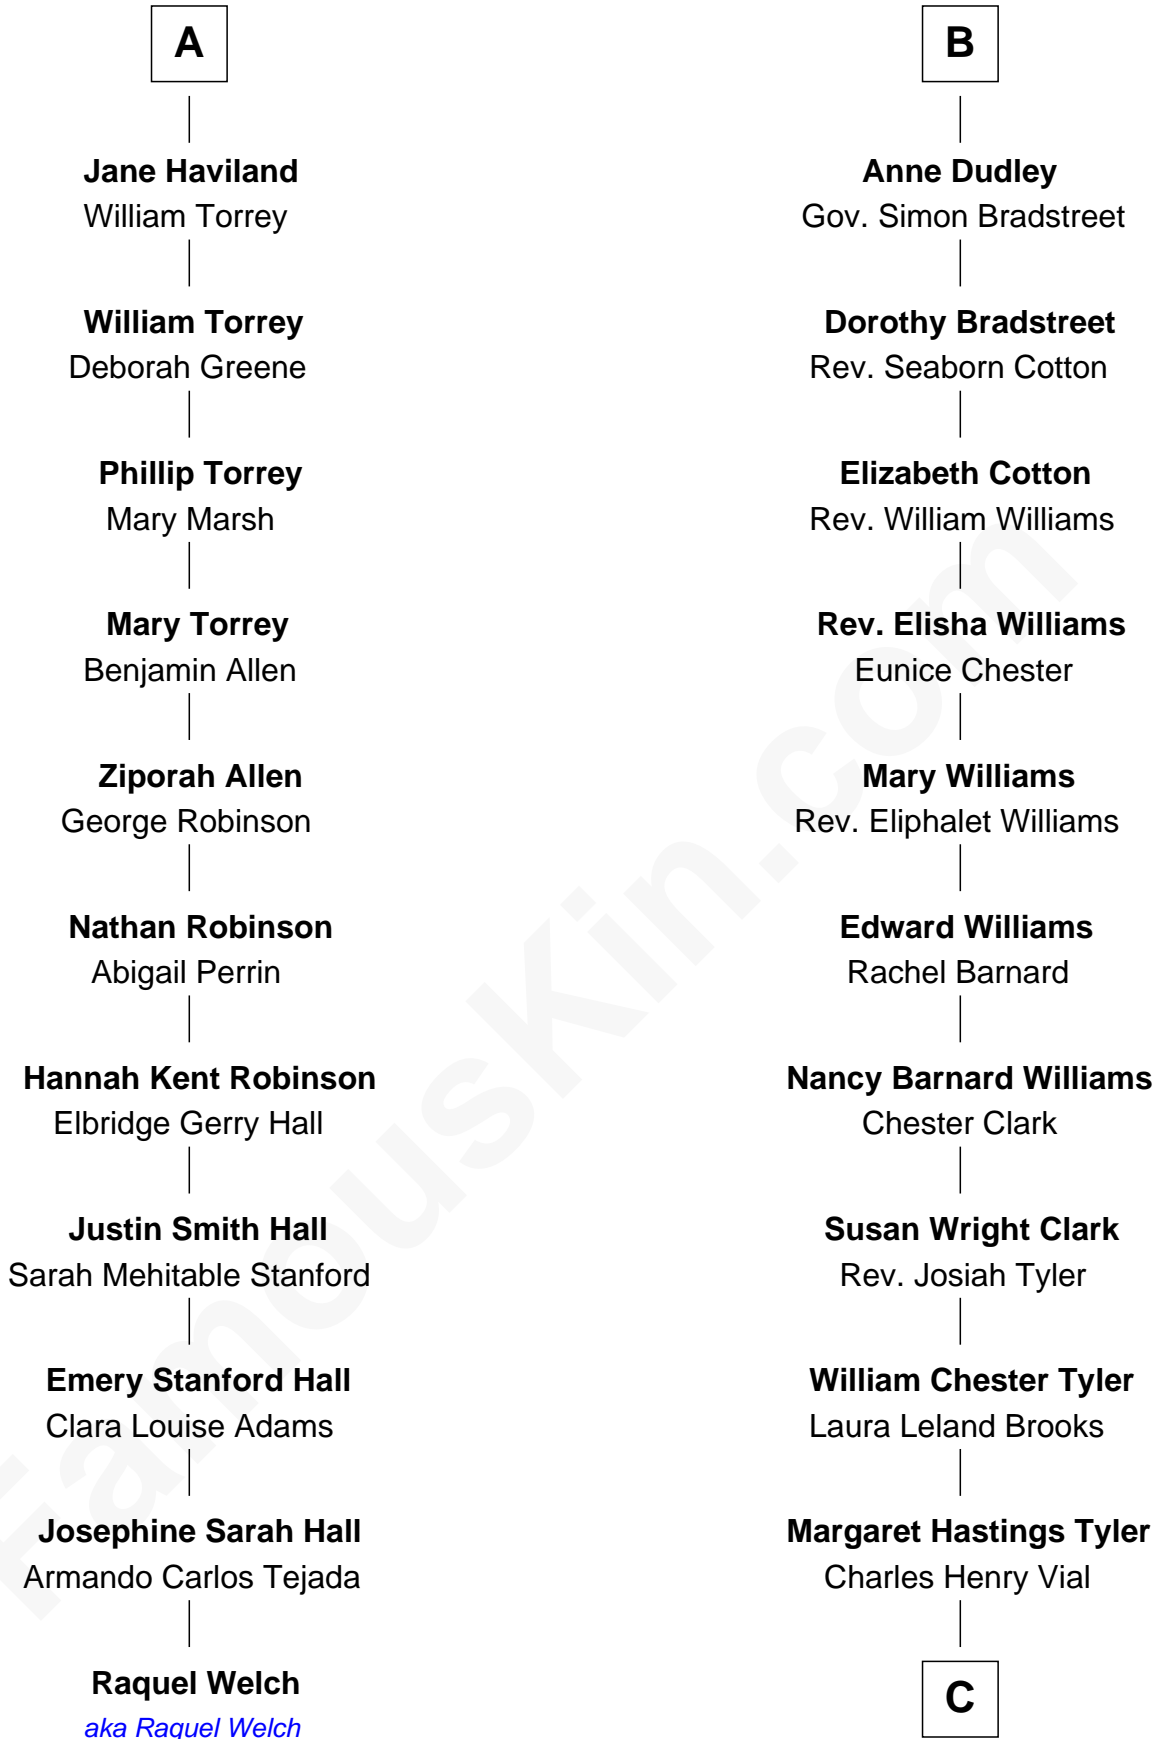

# FamousKin.com Relationship Chart of

**Raquel Welch**

*Movie Actress*

17th cousin 2 times removed of

**Kate Upton**

*Sports Illustrated Swimsuit Cover Model*

**Sir Ralph Neville**

Joan Beaufort

**Katherine Neville**

Sir Thomas Strangeways

**Joan Strangeways**

Sir William Willoughby

**Cecily Willoughby**

Sir Edward Sutton

**Sir John Sutton**

Cecily Grey

**Sir Henry Dudley**

----- Ashton

*Probable*

**Roger Dudley**

Susanna Thorne

**Gov. Thomas Dudley**

Dorothy York

**B**

**C**

**Elizabeth Brooks Vial**  
Stephen Edward Upton

**Jefferson Matthew Upton**  
Shelley Fawn Davis

**Kate Upton**  
*Model and Actress*

FamousKin.com