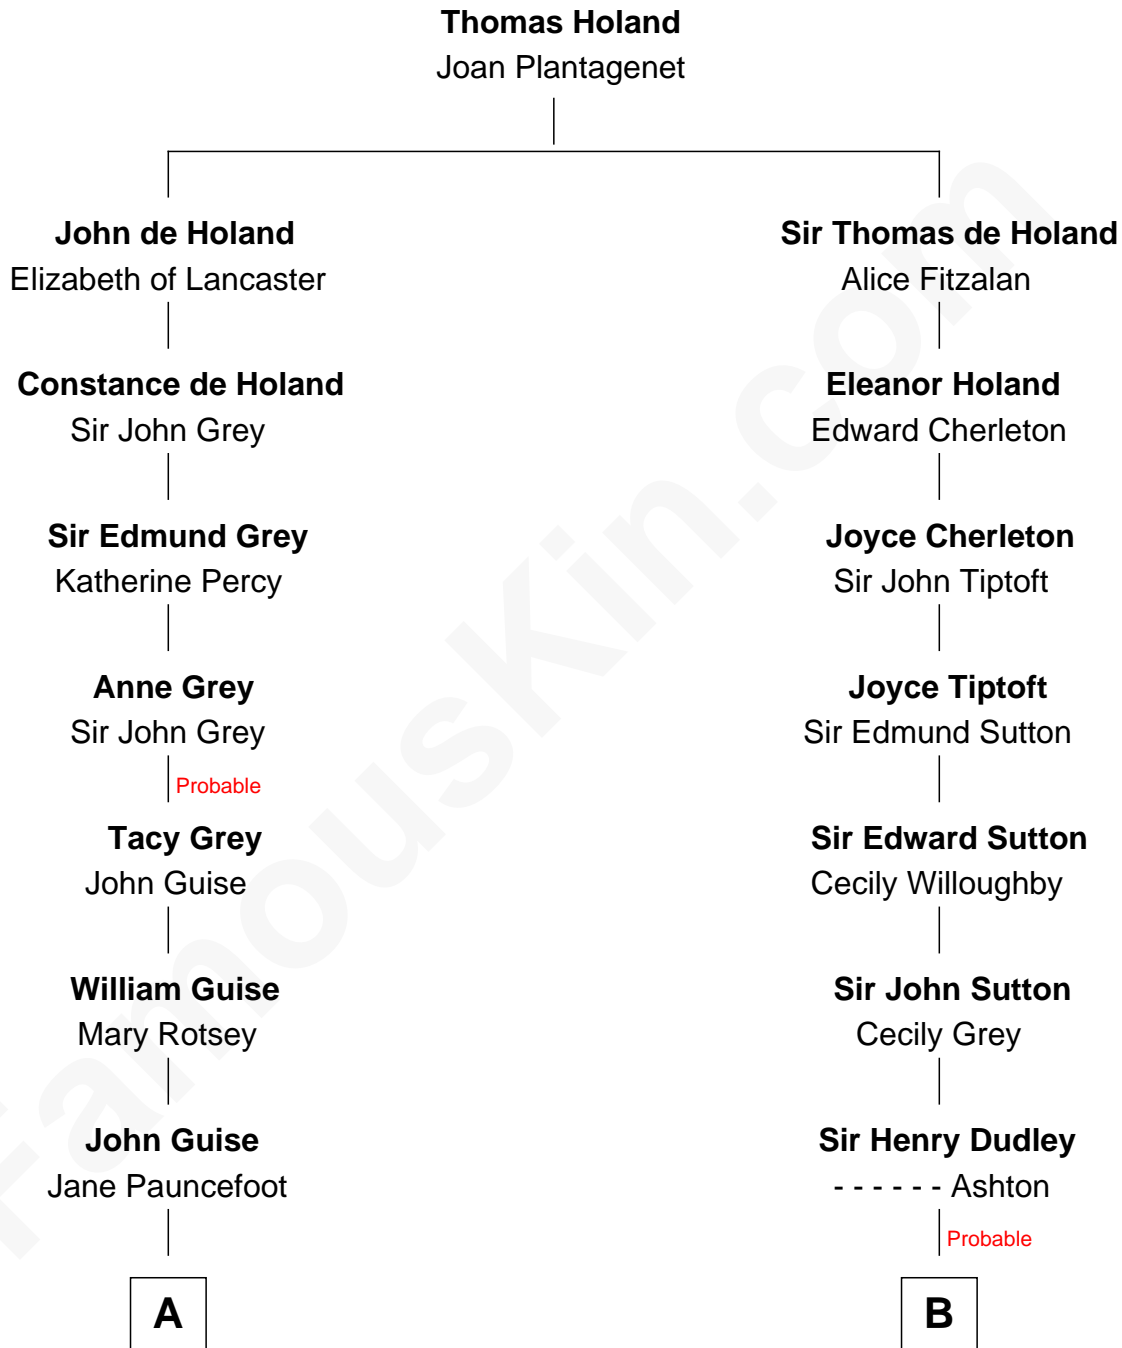

# FamousKin.com Relationship Chart of

**Raquel Welch**

*Movie Actress*

18th cousin 3 times removed of

**Kate Upton**

*Sports Illustrated Swimsuit Cover Model*

**C**

**Josephine Sarah Hall**  
Armando Carlos Tejada

**Raquel Welch**  
*aka Raquel Welch*

**D**

**William Chester Tyler**  
Laura Leland Brooks

**Margaret Hastings Tyler**  
Charles Henry Vial

**Elizabeth Brooks Vial**  
Stephen Edward Upton

**Jefferson Matthew Upton**  
Shelley Fawn Davis