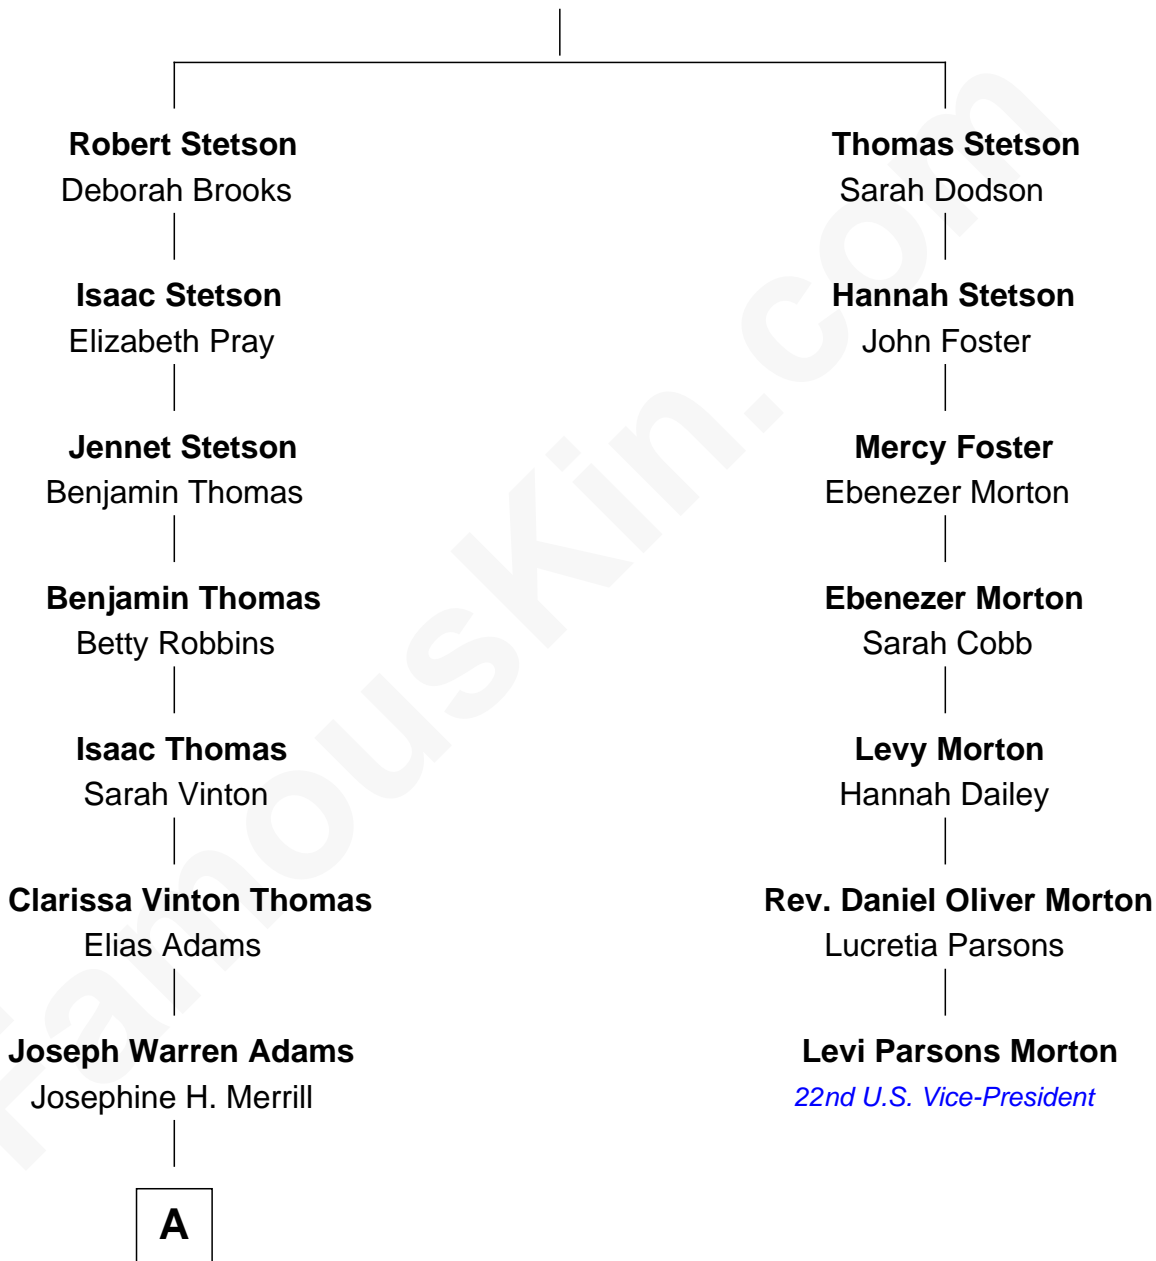

# FamousKin.com Relationship Chart of

**Raquel Welch**

*Movie Actress*

6th cousin 3 times removed of

**Levi Parsons Morton**

*22nd U.S. Vice-President*

**Cornet Robert Stetson**

Honor - - - - -

A

Clara Louise Adams

Emery Stanford Hall

Josephine Sarah Hall

Armando Carlos Tejada

Raquel Welch

*aka Raquel Welch*