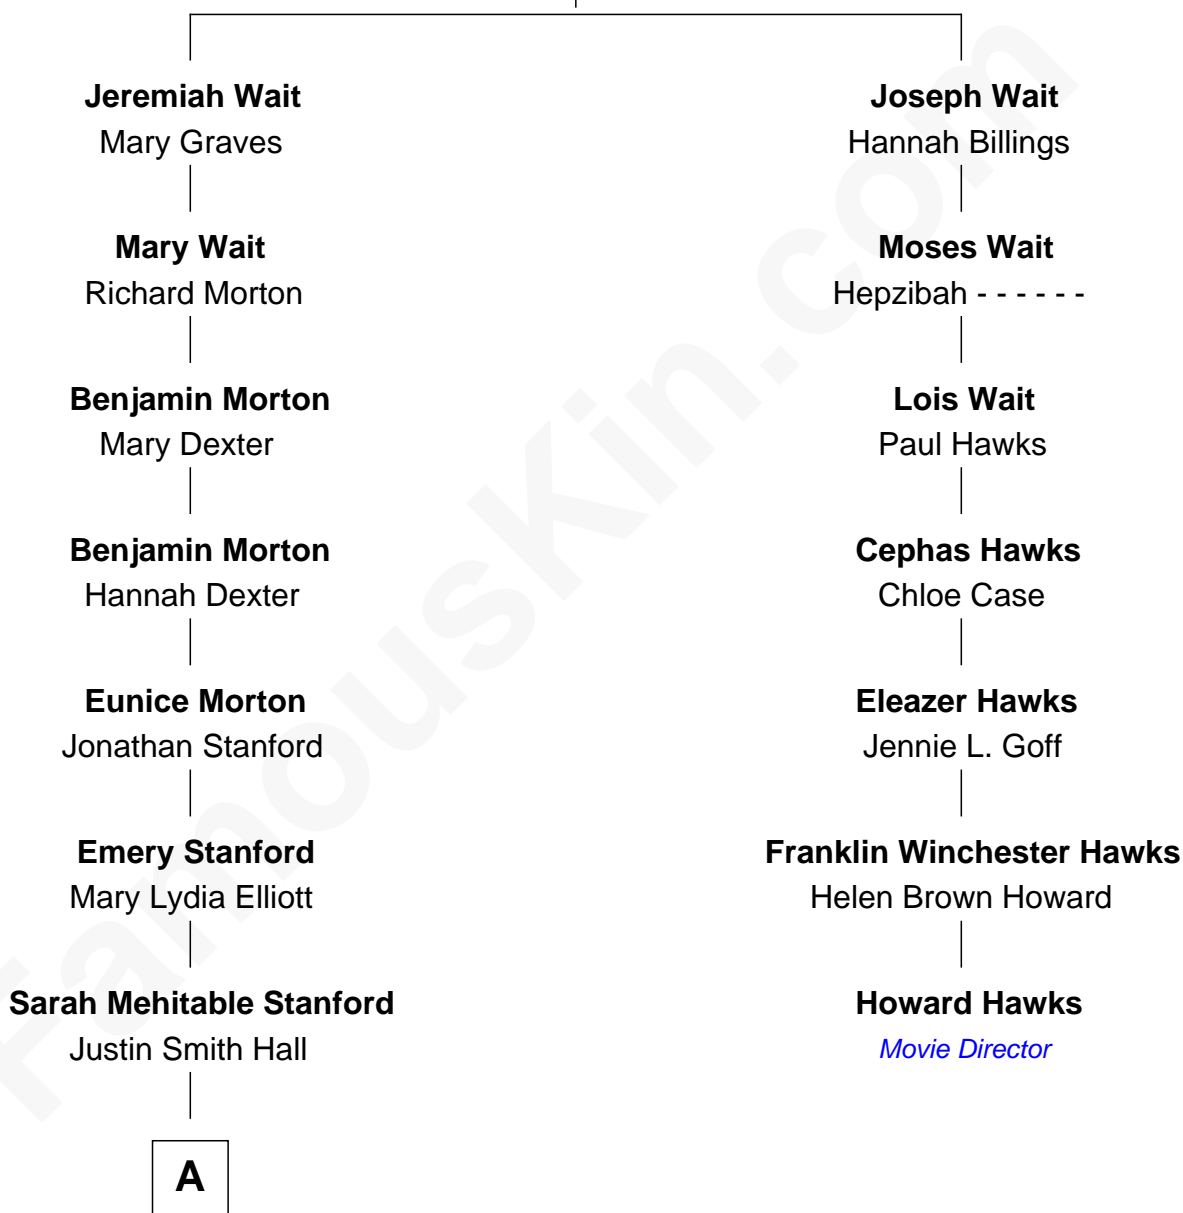

FamousKin.com Relationship Chart of

Raquel Welch

Movie Actress

6th cousin 3 times removed of

Howard Hawks

Movie Director

Benjamin Wait

Martha Leonard

A

—
Emery Stanford Hall
Clara Louise Adams

—
Josephine Sarah Hall
Armando Carlos Tejada

—
Raquel Welch
aka Raquel Welch