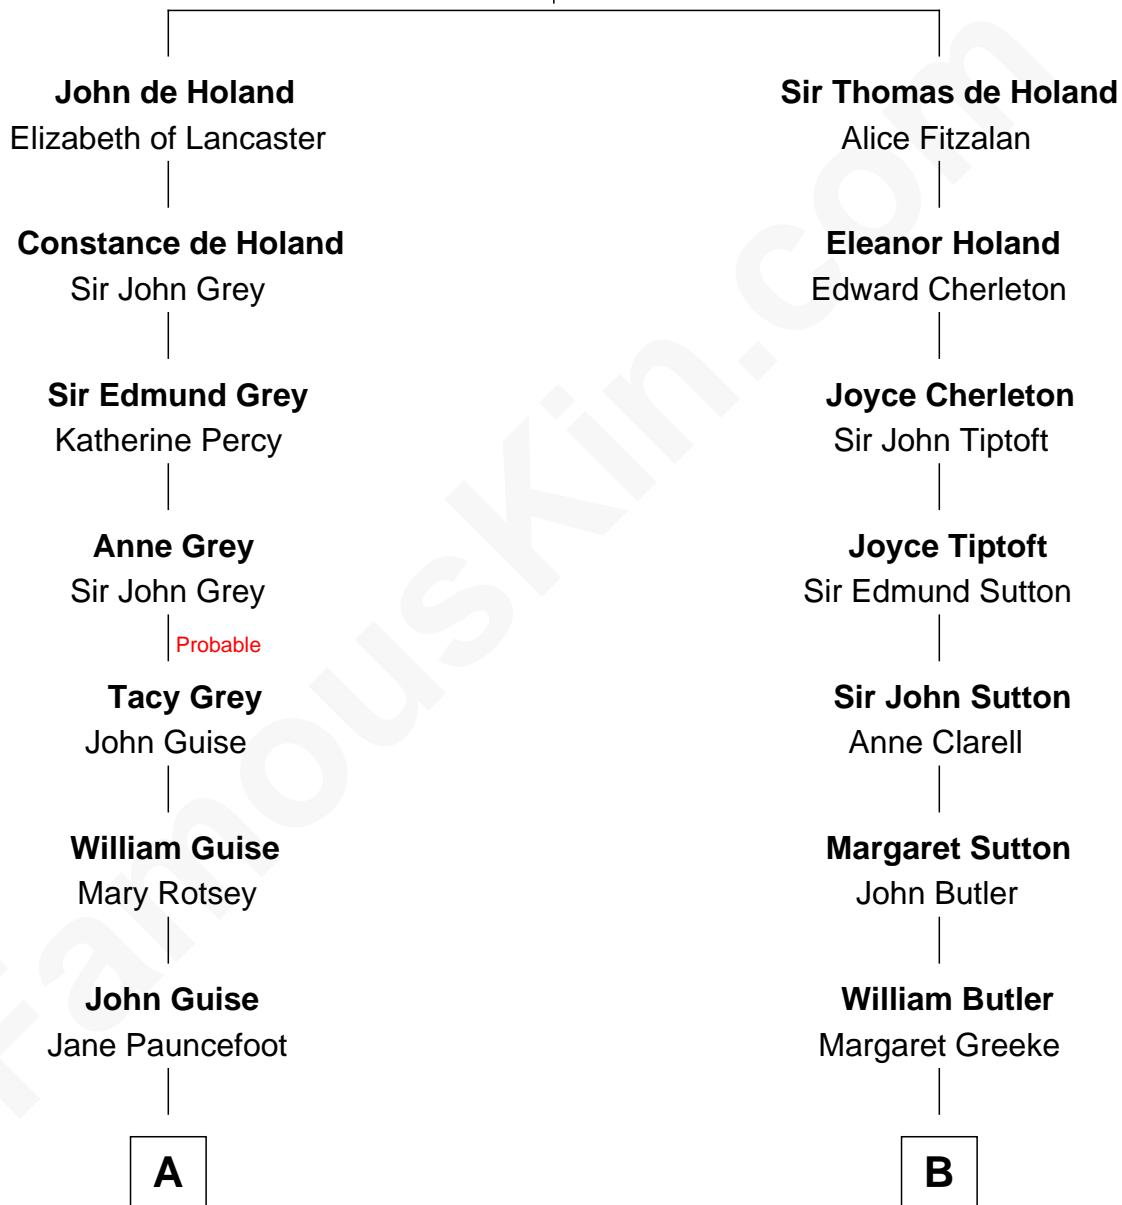

# FamousKin.com Relationship Chart of

**Raquel Welch**  
*Movie Actress*

12th cousin 6 times removed of

**George Washington**  
*1st U.S. President*

**Thomas Holand**  
Joan Plantagenet

**C**

**Josephine Sarah Hall**  
Armando Carlos Tejada

**Raquel Welch**  
*aka Raquel Welch*

FamousKin.com