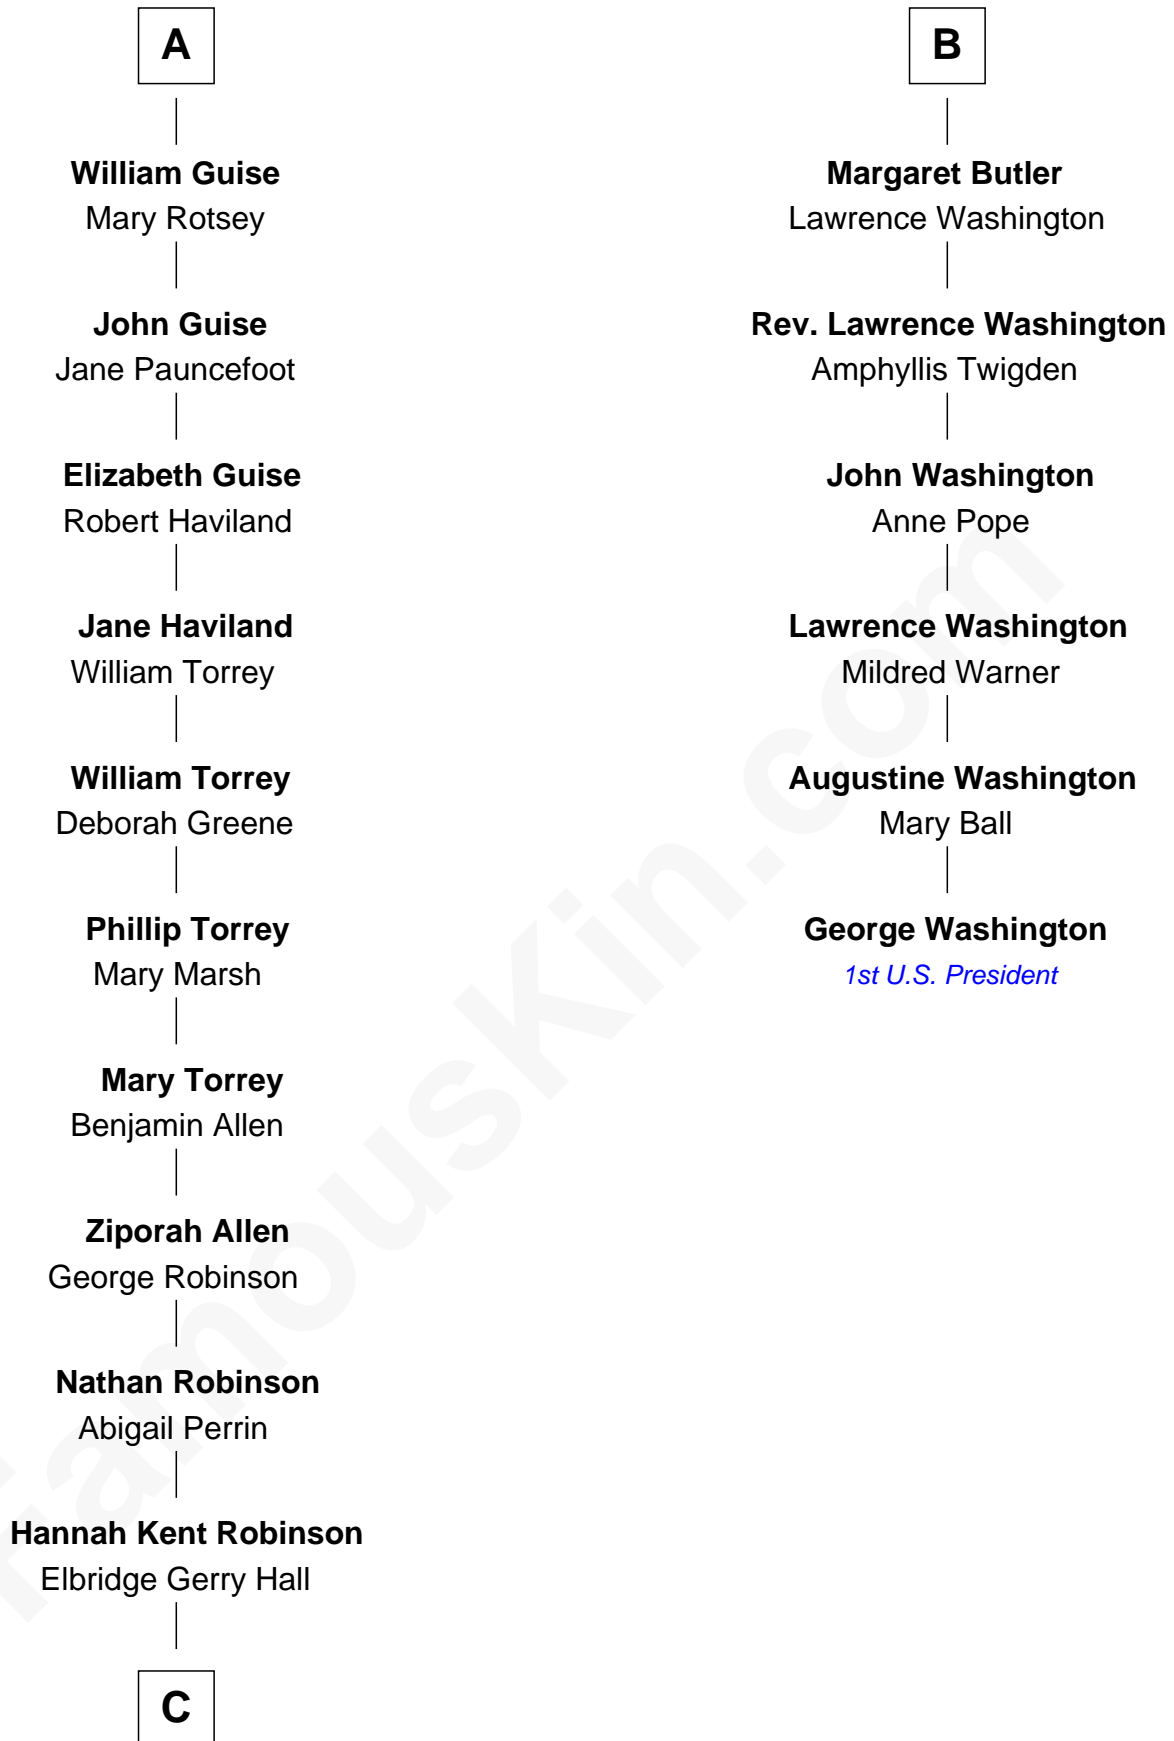

FamousKin.com Relationship Chart of

Raquel Welch

Movie Actress

12th cousin 8 times removed of

George Washington

1st U.S. President

Sir Maurice de Berkeley

Eve la Zouche

Katherine de Clyvedon

Sir John Berkeley

Elizabeth Betteshorne

Elizabeth Berkeley

Sir John Sutton

Sir Edmund Sutton

Joyce Tiptoft

Sir John Sutton

Anne Clarell

Margaret Sutton

John Butler

William Butler

Margaret Greeke

B

C

Justin Smith Hall
Sarah Mehitable Stanford