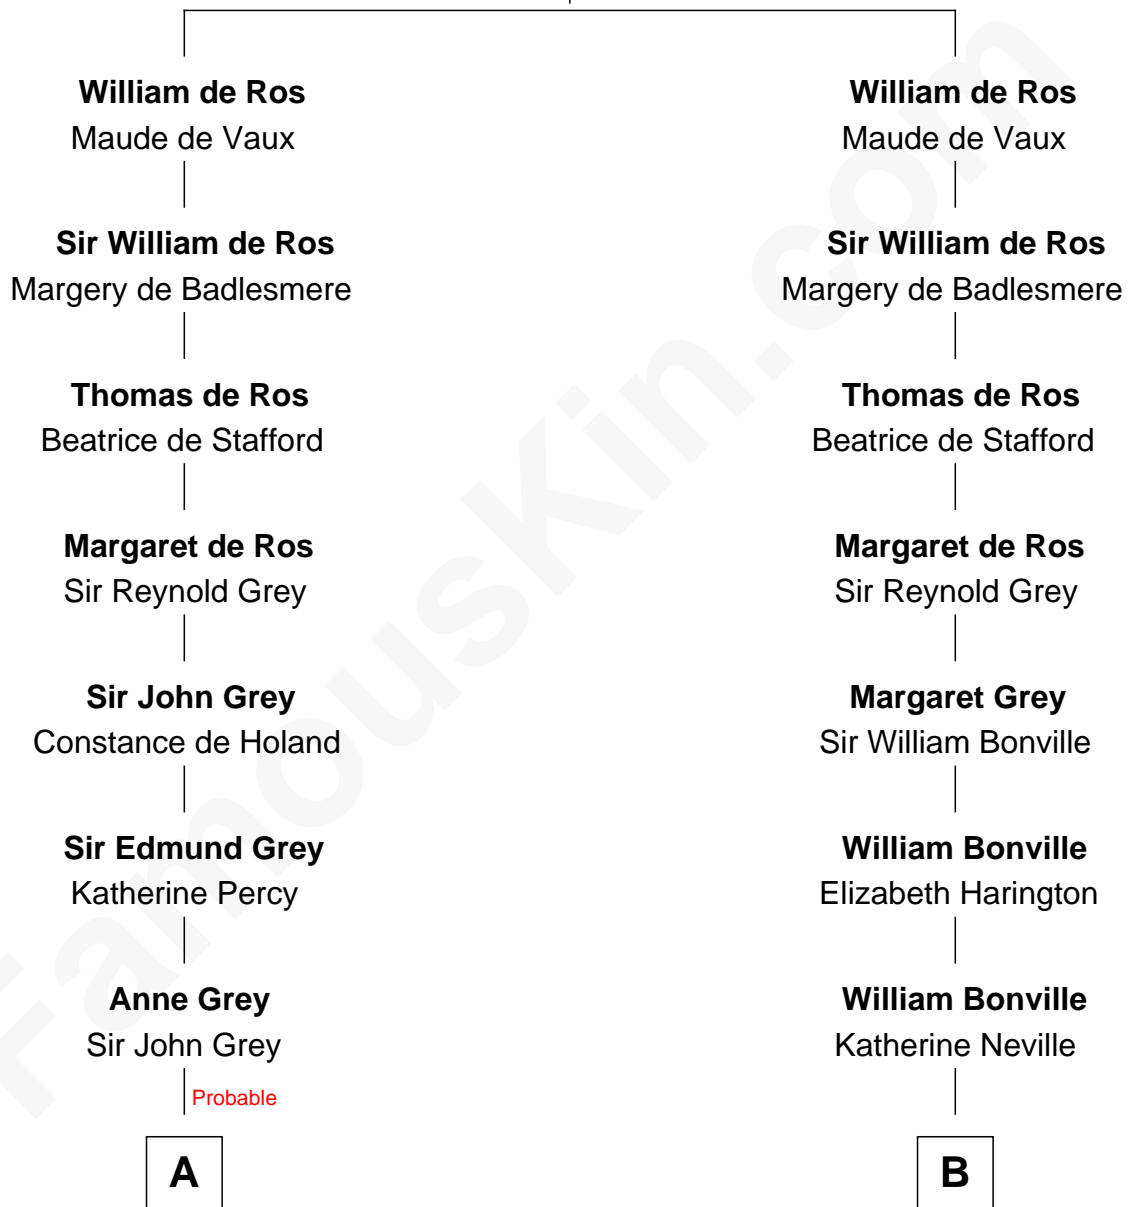

# FamousKin.com Relationship Chart of

**Raquel Welch**

*Movie Actress*

16th cousin 5 times removed of

**John Langdon**

*Signer of the U.S. Constitution*

**Sir Robert de Ros**

Isabel de Aubeney

**C**

**Hannah Kent Robinson**

Elbridge Gerry Hall

**Justin Smith Hall**

Sarah Mehitable Stanford

**Emery Stanford Hall**

Clara Louise Adams

**Josephine Sarah Hall**

Armando Carlos Tejada

**Raquel Welch**

*aka Raquel Welch*

FamousKin.com