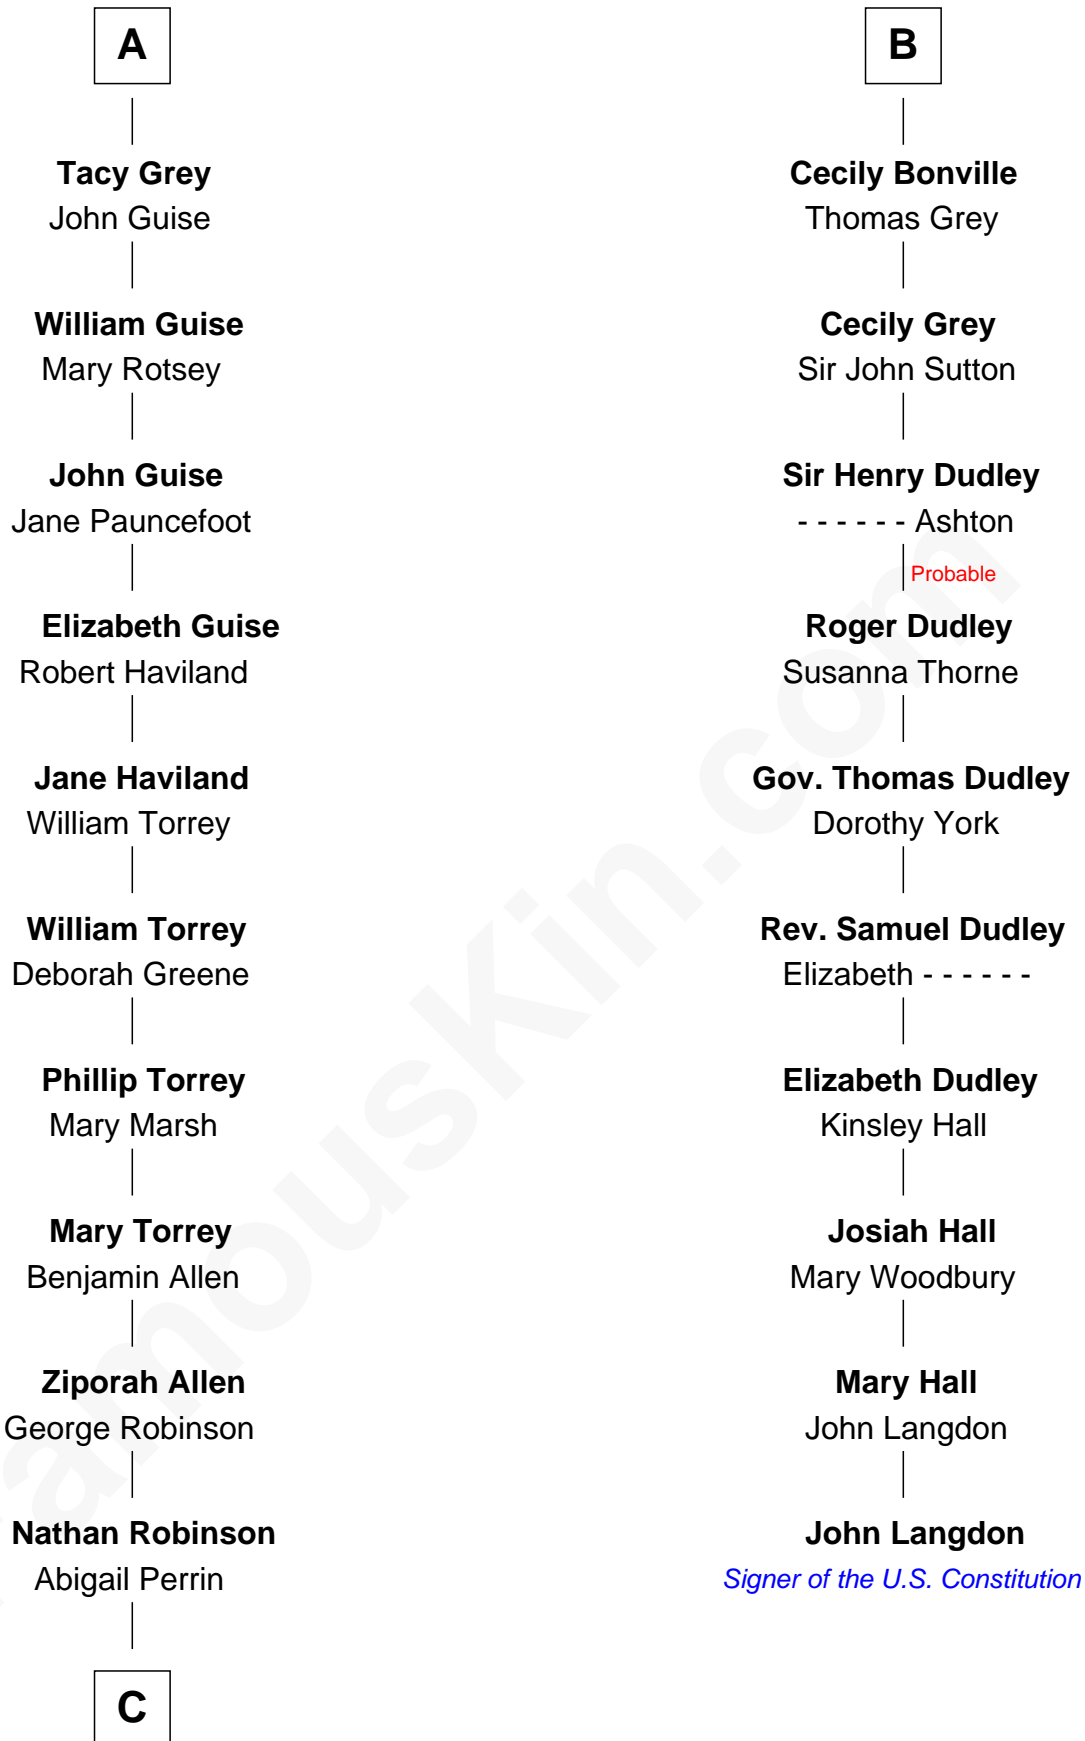

# FamousKin.com Relationship Chart of

**Raquel Welch**

*Movie Actress*

16th cousin 5 times removed of

**John Langdon**

*Signer of the U.S. Constitution*

**Sir Robert de Ros**

Isabel de Aubeney

**C**

**Hannah Kent Robinson**

Elbridge Gerry Hall

**Justin Smith Hall**

Sarah Mehitable Stanford

**Emery Stanford Hall**

Clara Louise Adams

**Josephine Sarah Hall**

Armando Carlos Tejada

**Raquel Welch**

*aka Raquel Welch*

FamousKin.com