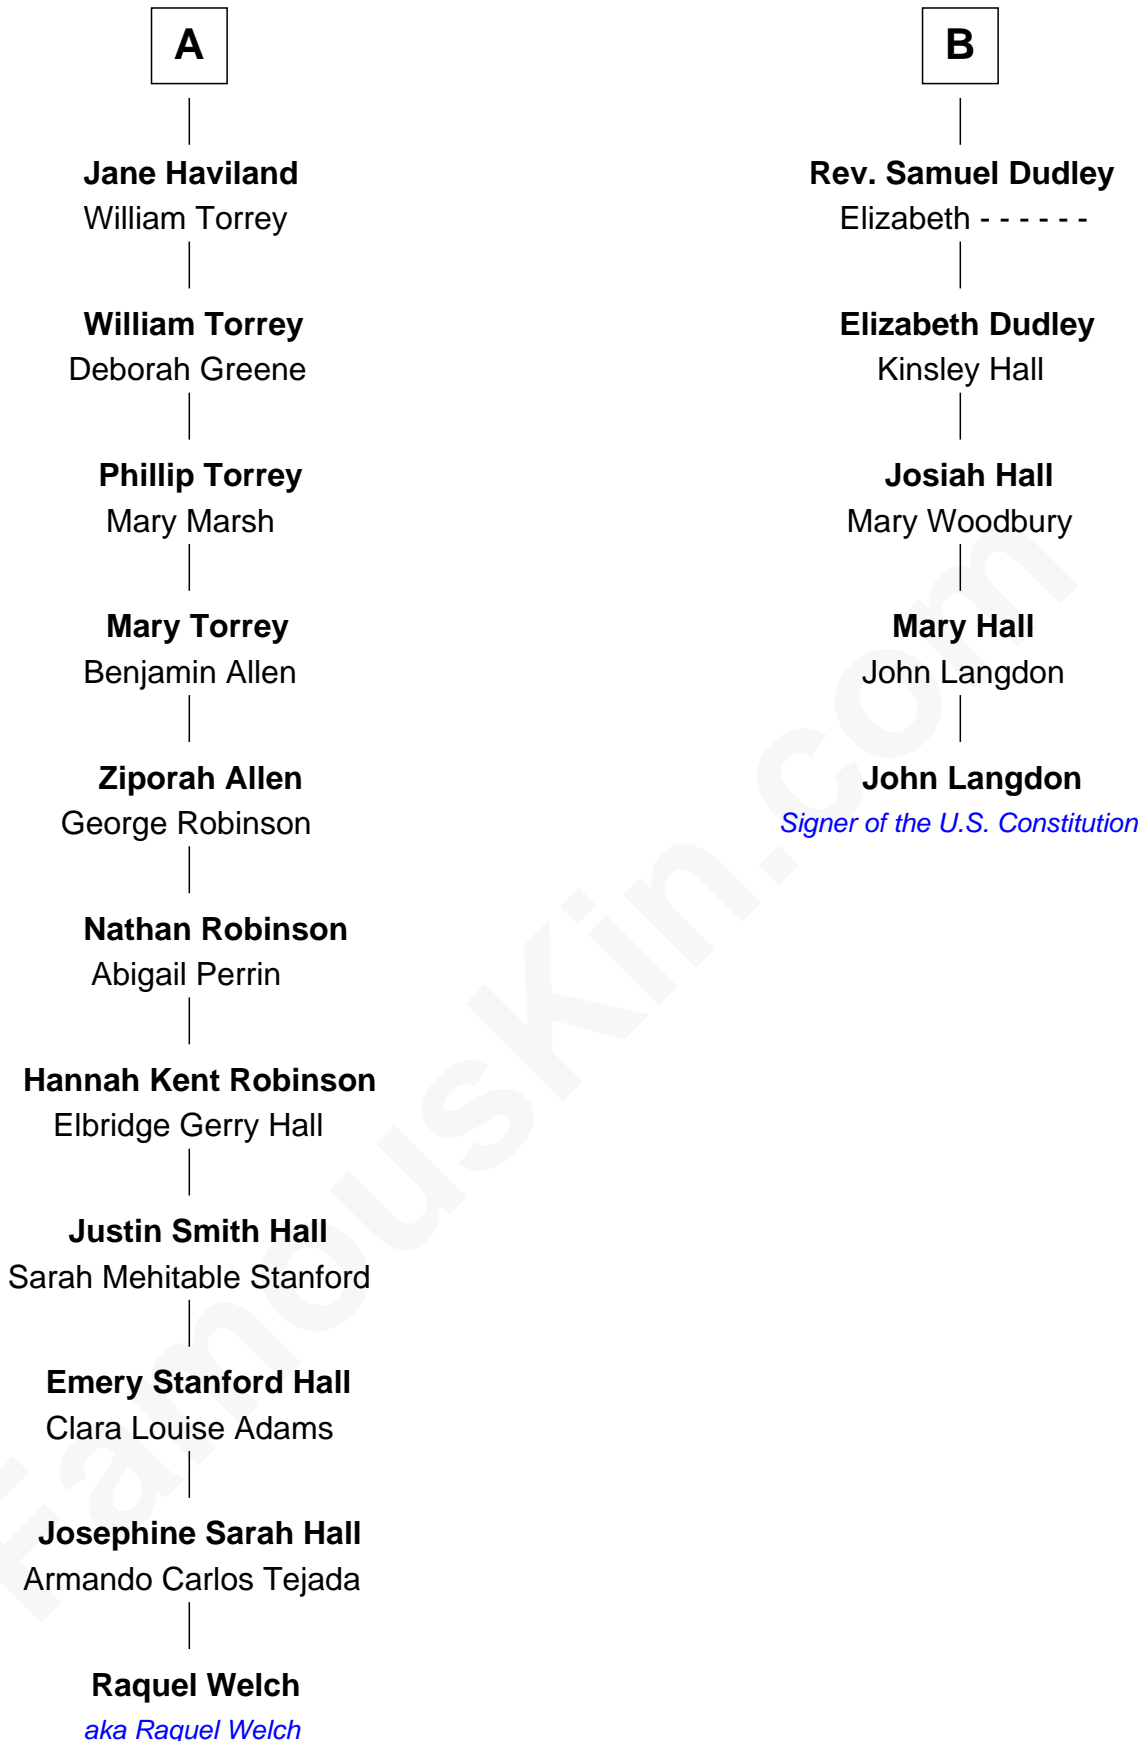

FamousKin.com Relationship Chart of

Raquel Welch

Movie Actress

11th cousin 6 times removed of

John Langdon

Signer of the U.S. Constitution

Sir Ralph Neville

Joan Beaufort

Katherine Neville

Sir Thomas Strangeways

Joan Strangeways

Sir William Willoughby

Cecily Willoughby

Sir Edward Sutton

Sir John Sutton

Cecily Grey

Sir Henry Dudley

----- Ashton

Probable

Roger Dudley

Susanna Thorne

Gov. Thomas Dudley

Dorothy York

B

Raquel Welch photo by [Alan Light](#) (CC BY 2.0)