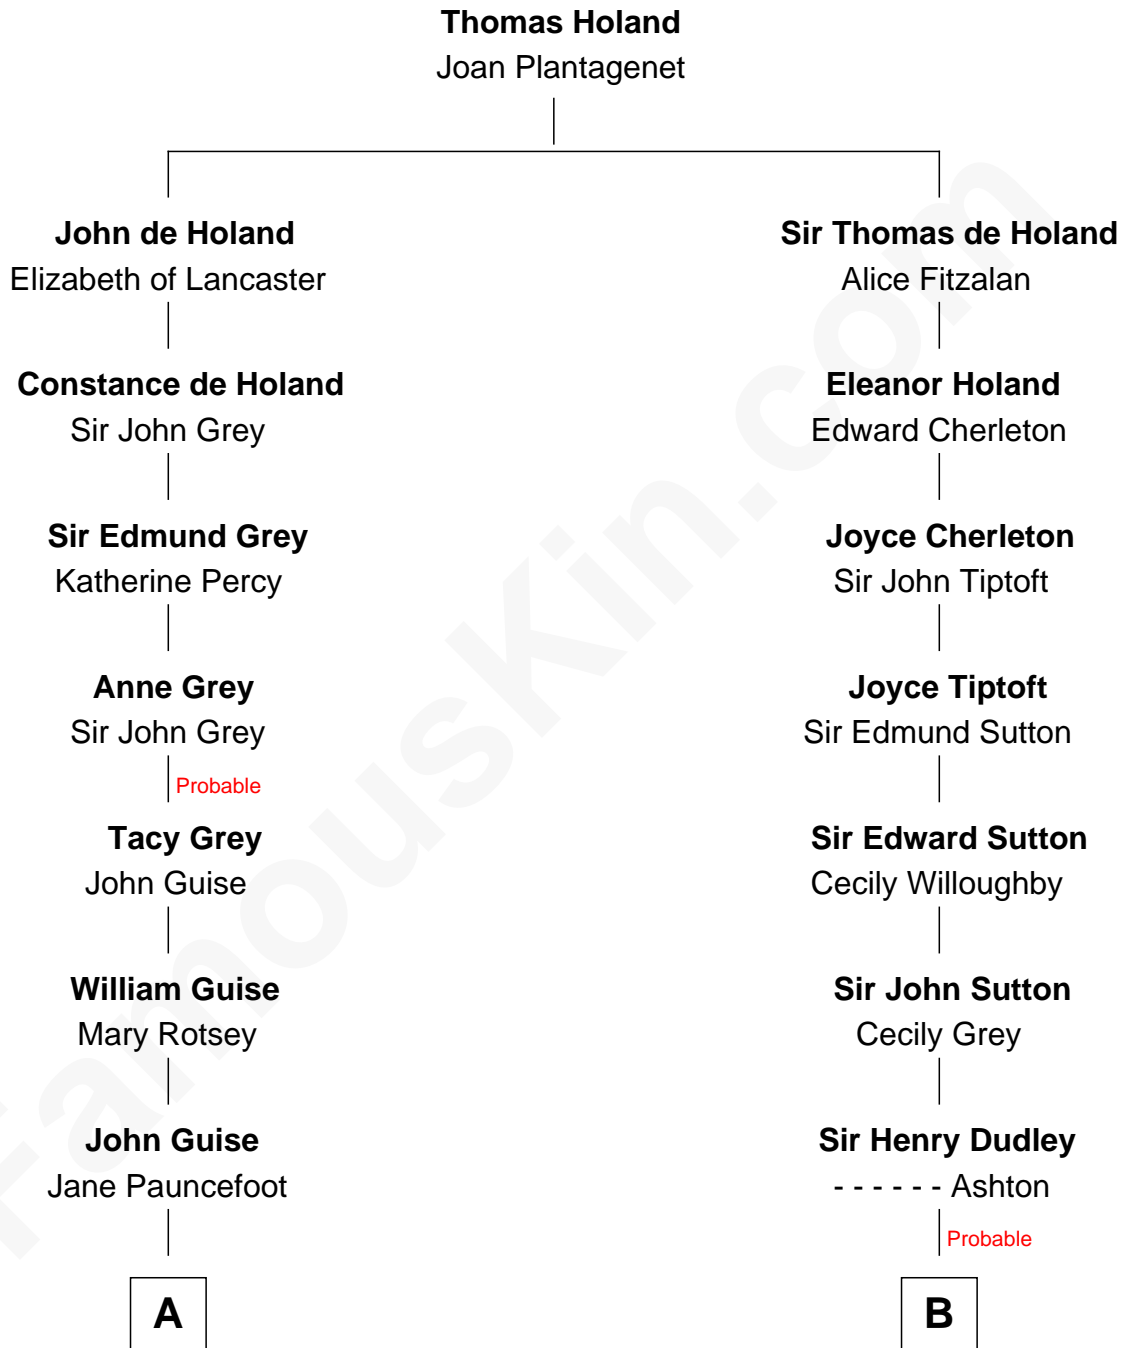

FamousKin.com Relationship Chart of

Raquel Welch

Movie Actress

13th cousin 5 times removed of

John Langdon

Signer of the U.S. Constitution

C

Josephine Sarah Hall
Armando Carlos Tejada

Raquel Welch
aka Raquel Welch

FamousKin.com