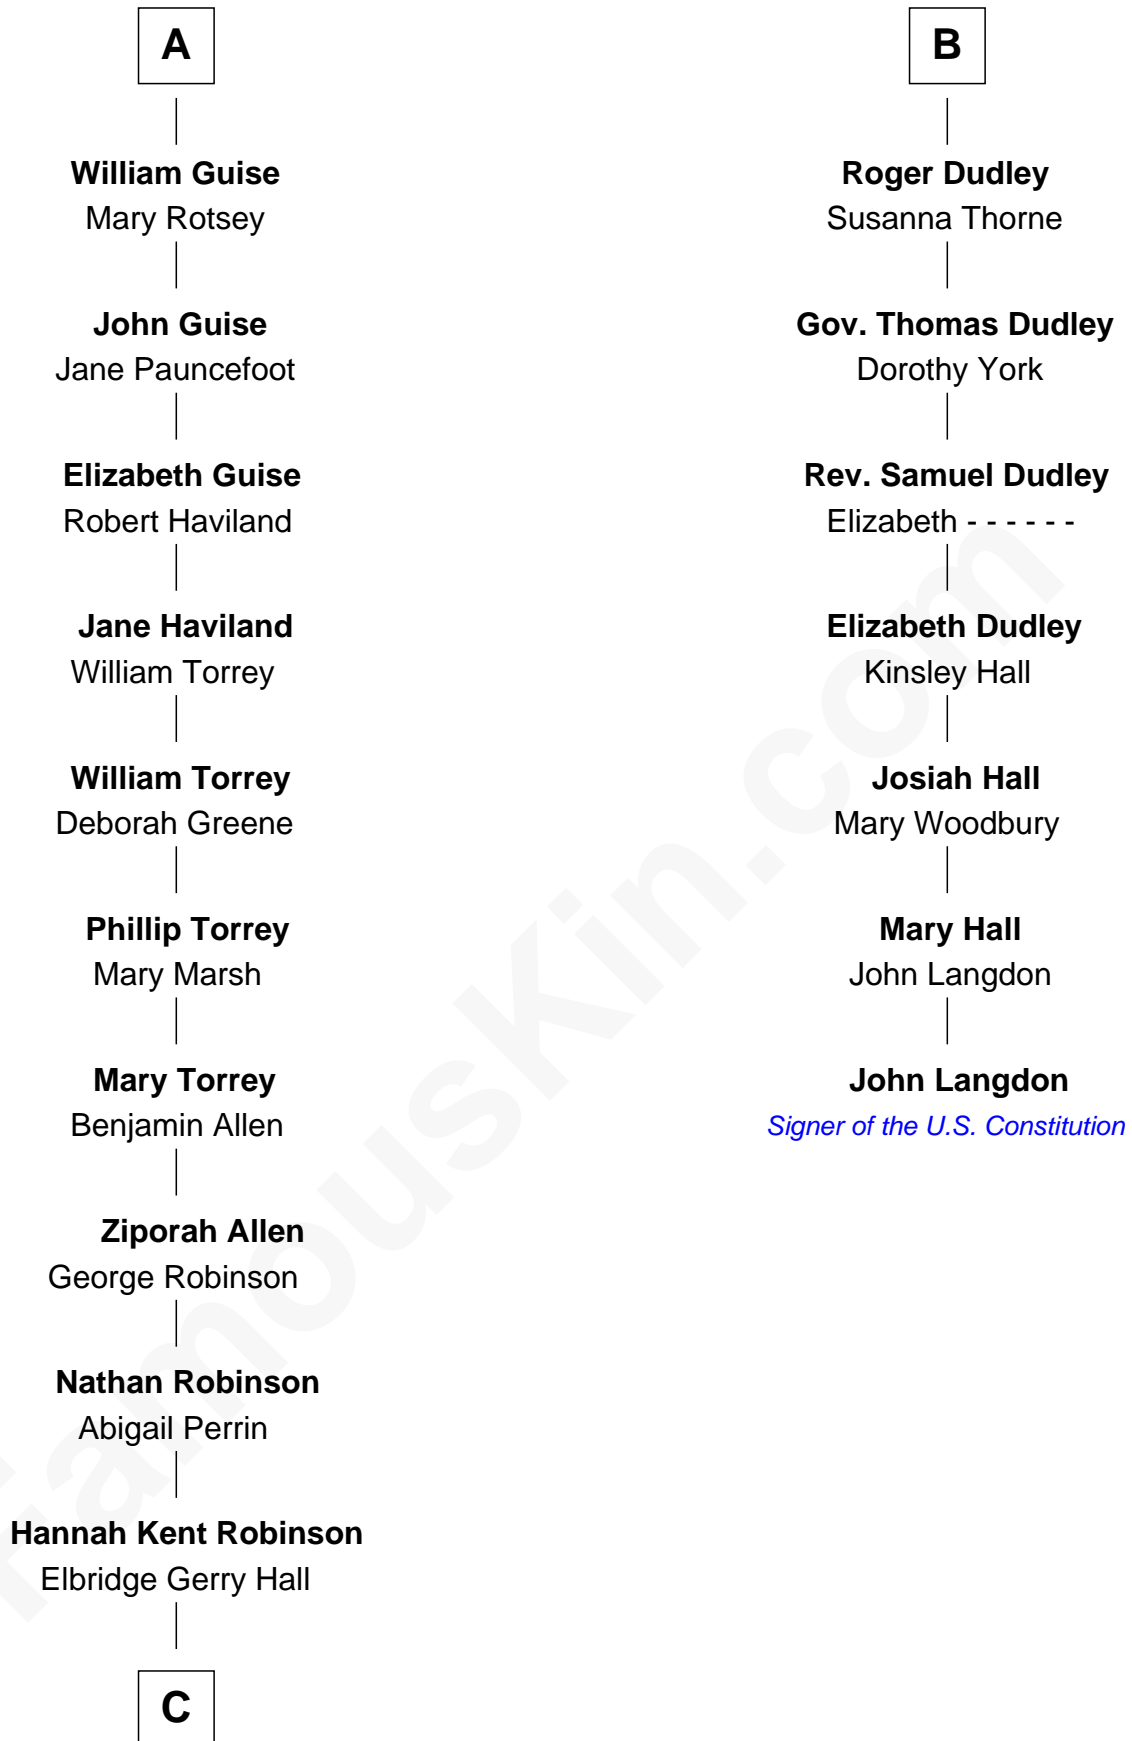

FamousKin.com Relationship Chart of

Raquel Welch

Movie Actress

13th cousin 7 times removed of

John Langdon

Signer of the U.S. Constitution

Sir Maurice de Berkeley

Eve la Zouche

Maurice de Berkeley

Margaret - - - - -

Thomas Berkeley

Catherine Botetourte

Maurice Berkeley

Johanna Denham

Maurice Berkeley

Ellen Montfort

Katherine de Clyvedon

Sir John Berkeley

Elizabeth Betteshorne

Elizabeth Berkeley

Sir John Sutton

Sir Edmund Sutton

Joyce Tiptoft

Sir Edward Sutton

Cecily Willoughby

Sir John Sutton

Cecily Grey

Sir Henry Dudley

- - - - - Ashton

Probable

B

C