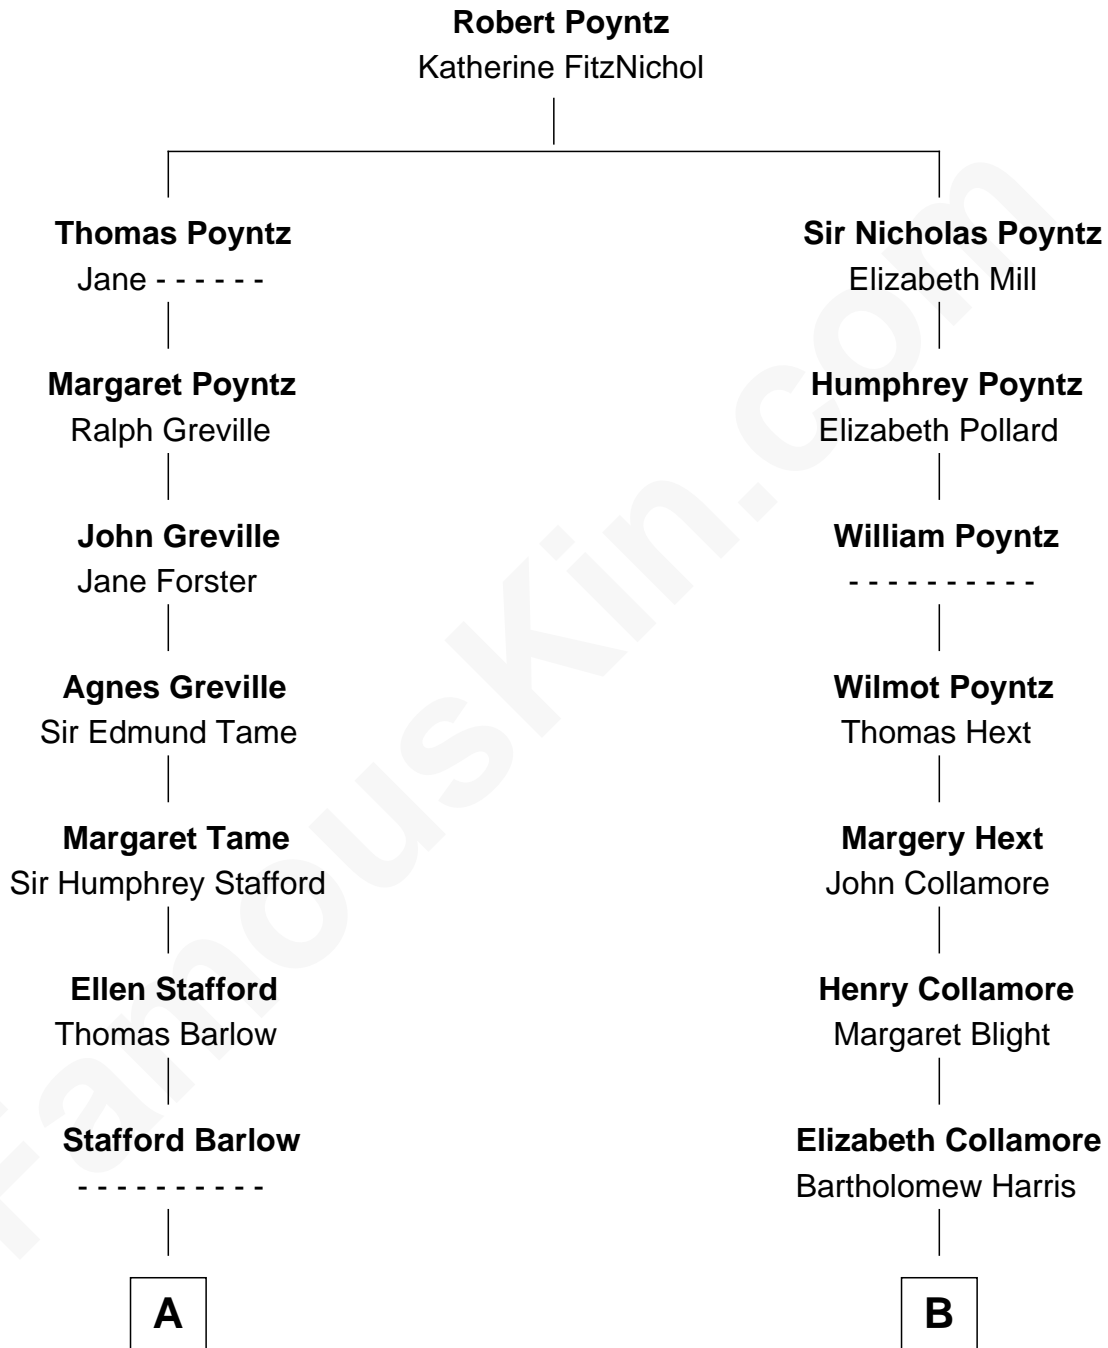

FamousKin.com Relationship Chart of

Raquel Welch
Movie Actress

15th cousin 3 times removed of

Clarence Day
Author of Life with Father

C

Josephine Sarah Hall
Armando Carlos Tejada

Raquel Welch
aka Raquel Welch

FamousKin.com