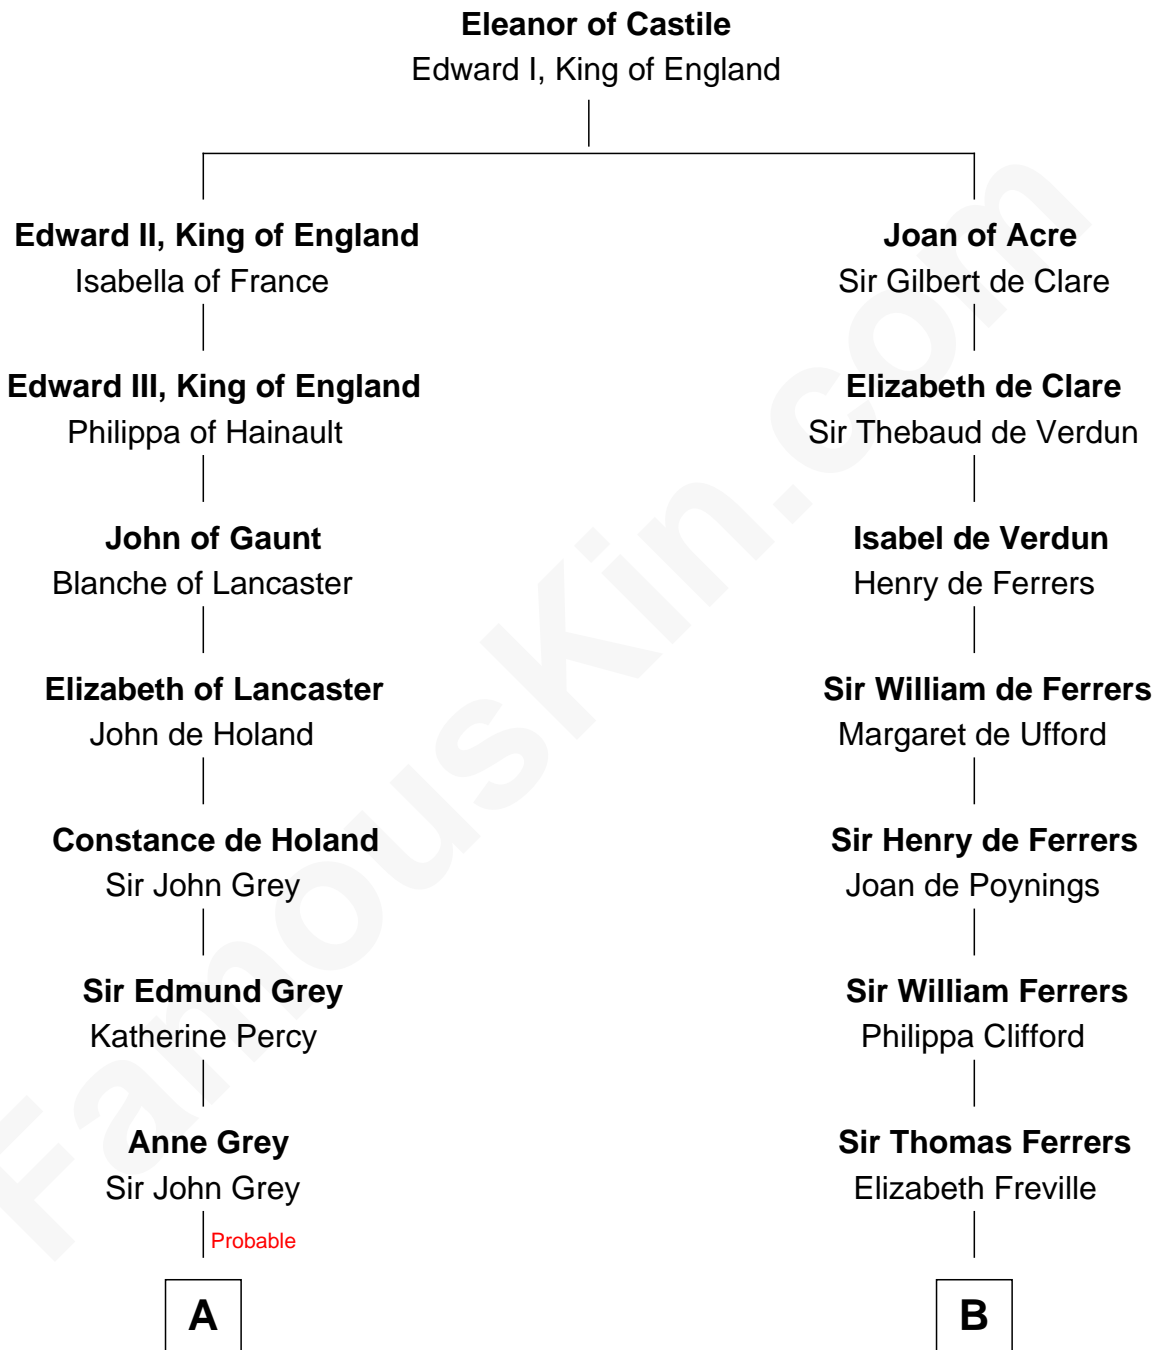

FamousKin.com Relationship Chart of

Raquel Welch

Movie Actress

19th cousin 2 times removed of

Hetty Green

"The Witch of Wall Street"

C

Hannah Kent Robinson