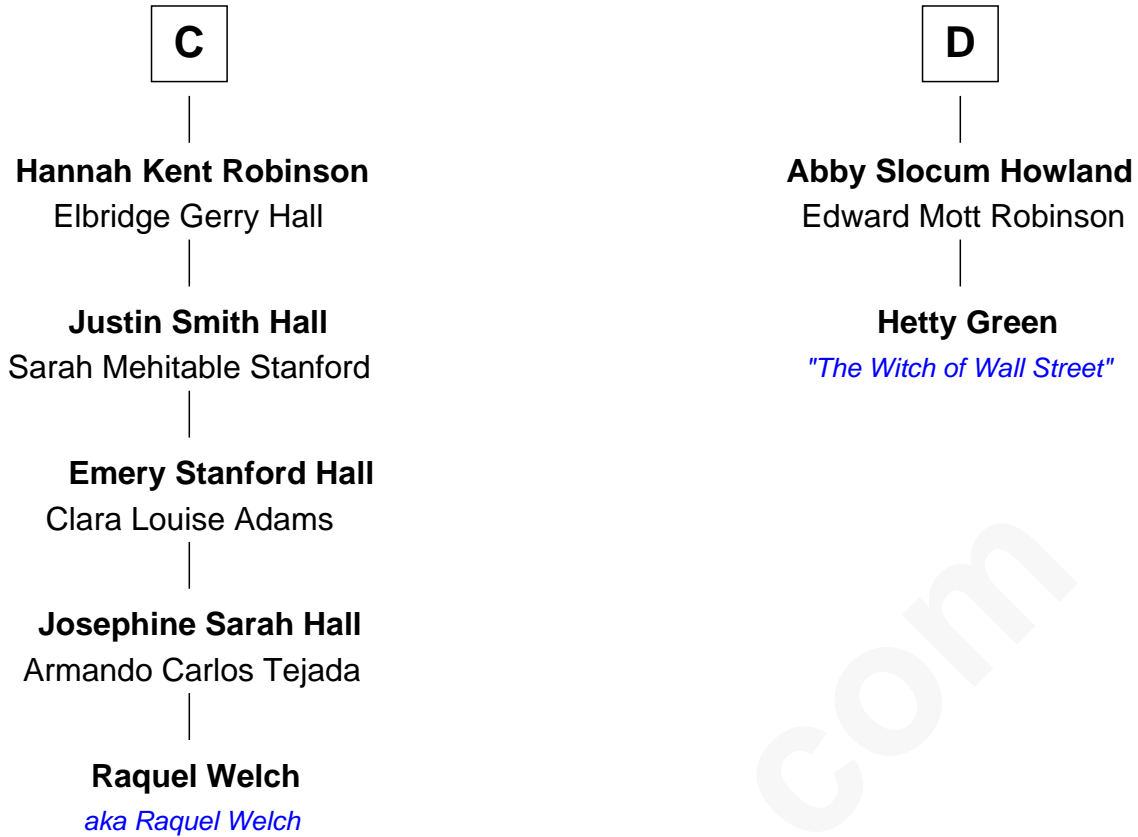

FamousKin.com
Relationship Chart of
Raquel Welch
Movie Actress

18th cousin 3 times removed of
Hetty Green
"The Witch of Wall Street"

Sir William de Montagu
 Elizabeth de Montfort

FamousKin.com