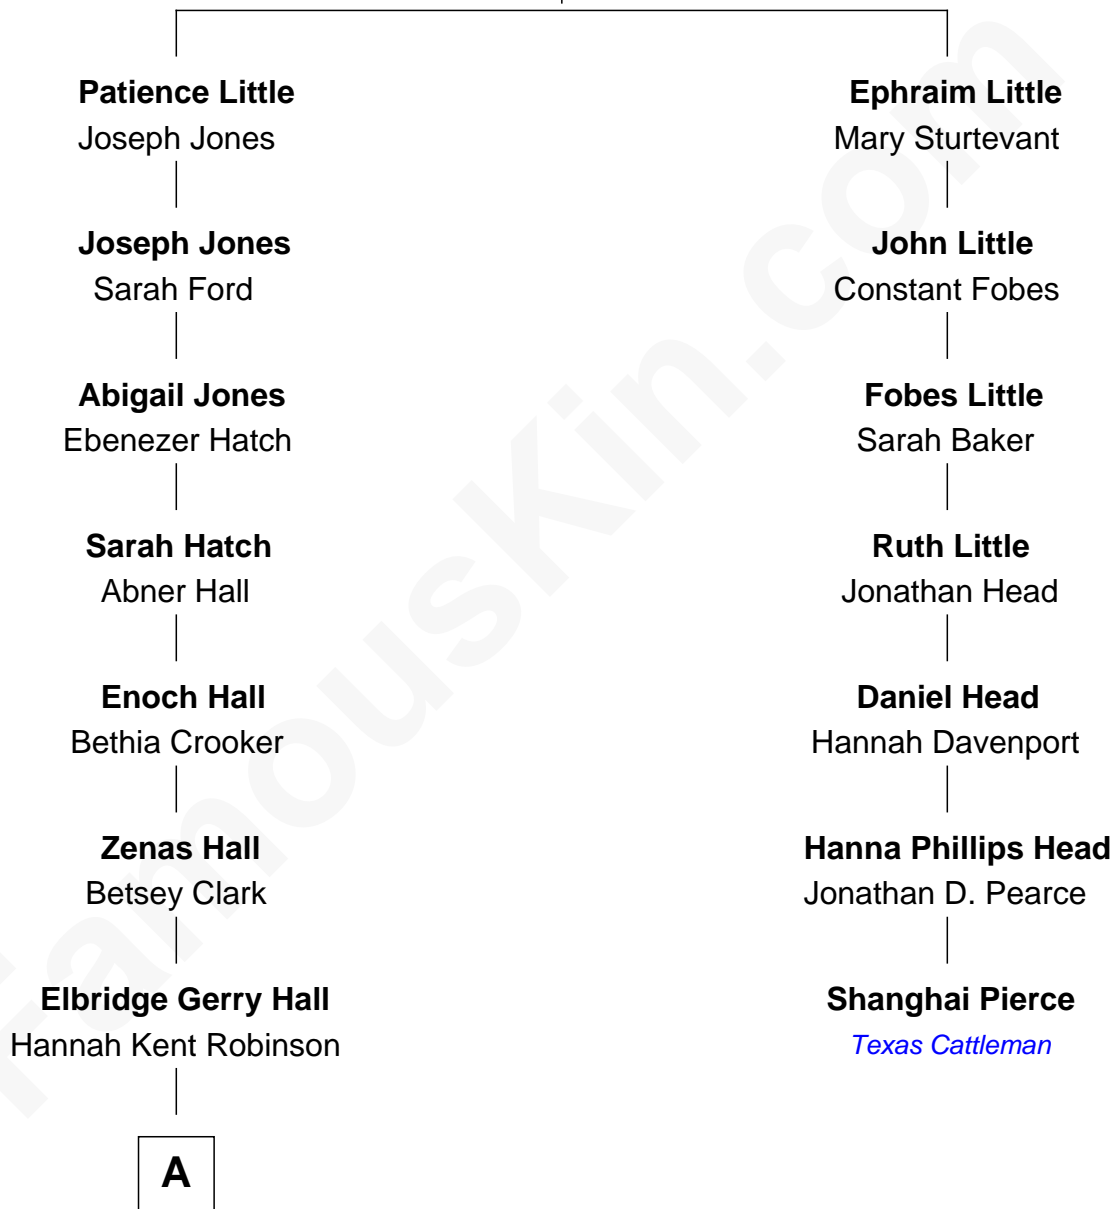

# FamousKin.com Relationship Chart of

**Raquel Welch**  
*Movie Actress*

6th cousin 4 times removed of

**Shanghai Pierce**  
*Texas Cattleman*

**Thomas Little**  
Anna Warren

**A**

Justin Smith Hall  
Sarah Mehitable Stanford

Emery Stanford Hall  
Clara Louise Adams

Josephine Sarah Hall  
Armando Carlos Tejada

Raquel Welch  
*aka Raquel Welch*

FamousKin.com