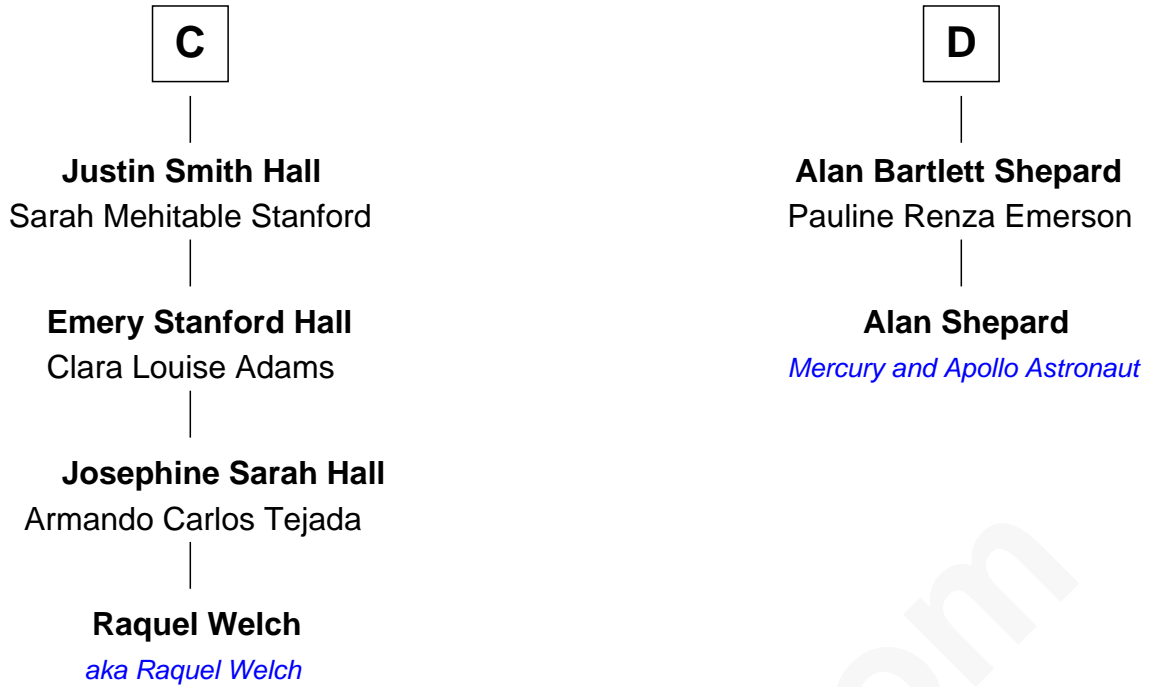

FamousKin.com Relationship Chart of

Raquel Welch

Movie Actress

18th cousin 2 times removed of

Alan Shepard

Mercury and Apollo Astronaut

Sir Maurice de Berkeley

Eve la Zouche

Katherine de Clyvedon

Sir John Berkeley

Elizabeth Betteshorne

Elizabeth Berkeley

Sir John Sutton

Sir Edmund Sutton

Joyce Tiptoft

Sir Edward Sutton

Cecily Willoughby

Sir John Sutton

Cecily Grey

Sir Henry Dudley

- - - - - Ashton

Probable

B

FamousKin.com