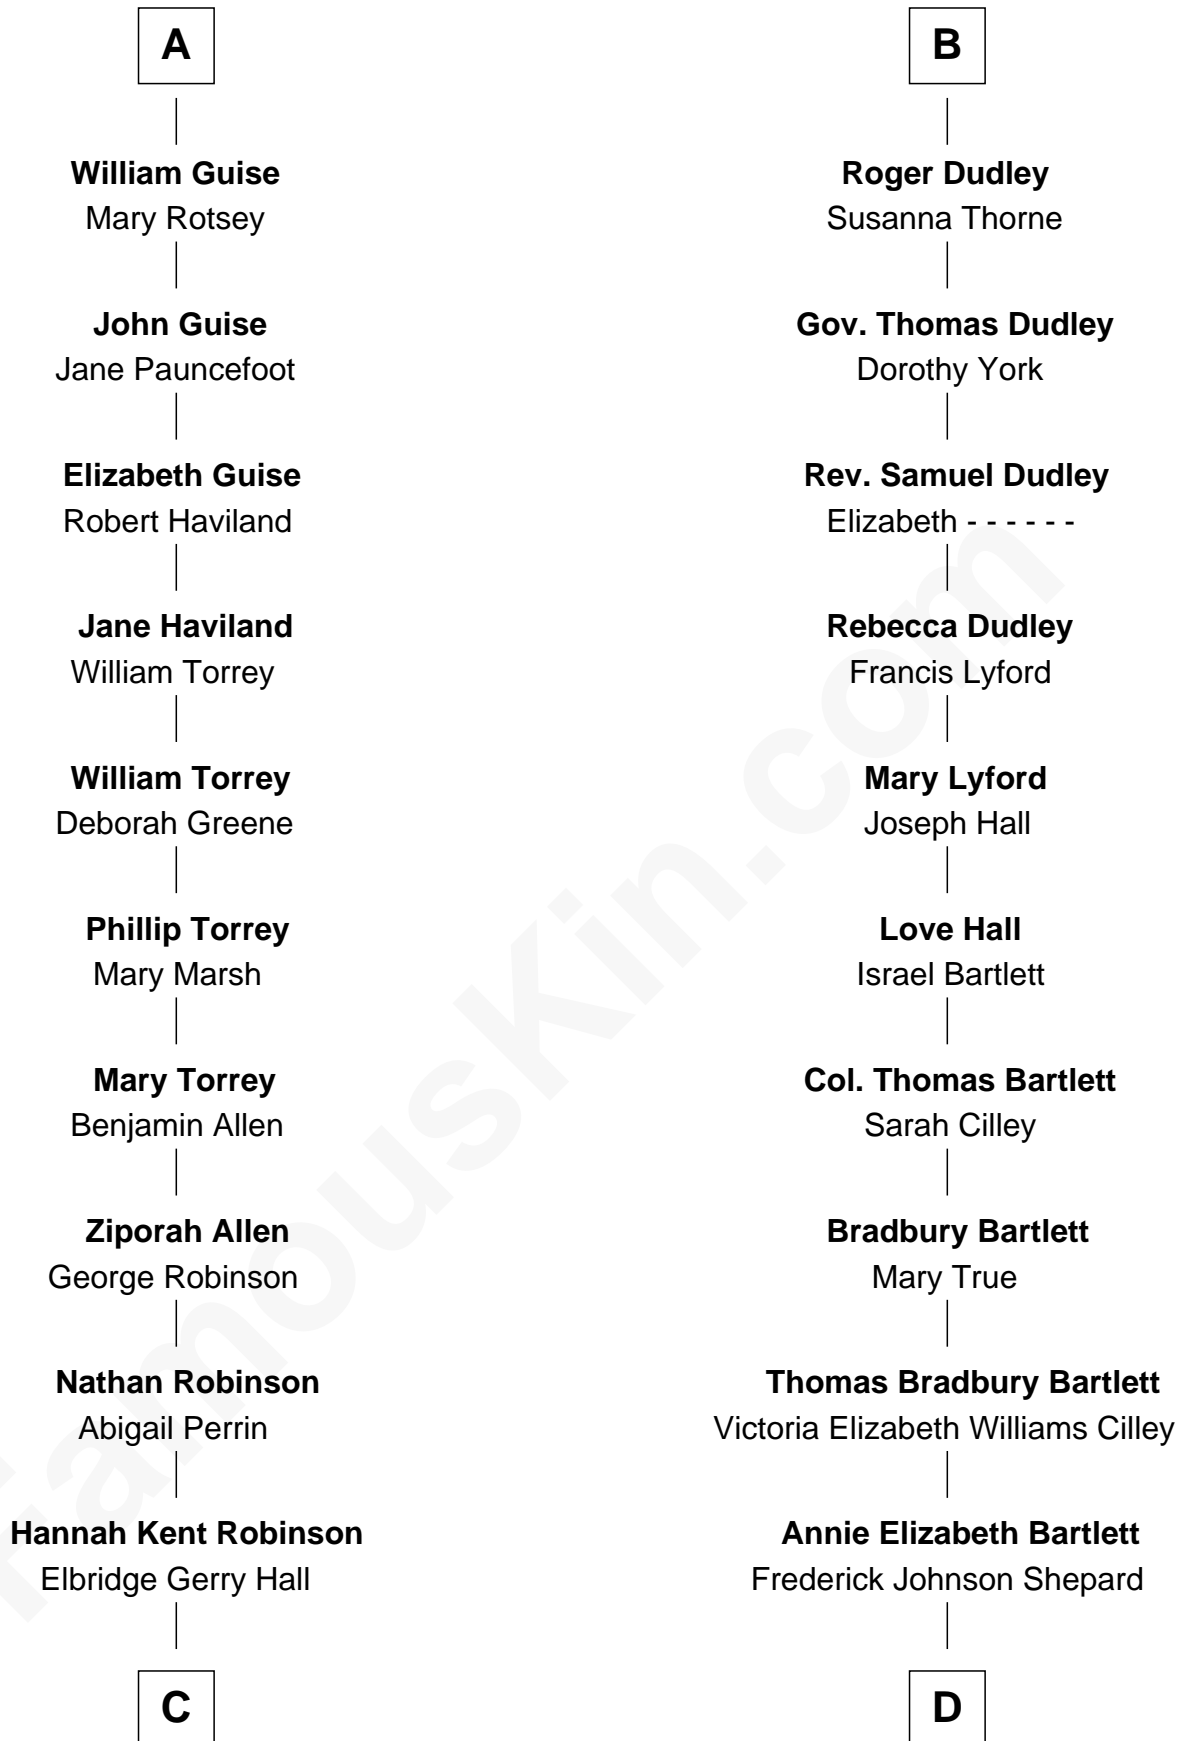

FamousKin.com Relationship Chart of

Raquel Welch

Movie Actress

18th cousin 2 times removed of

Alan Shepard

Mercury and Apollo Astronaut

Sir Maurice de Berkeley

Eve la Zouche

Maurice de Berkeley

Margaret - - - - -

Thomas Berkeley

Catherine Botetourte

Maurice Berkeley

Johanna Denham

Maurice Berkeley

Ellen Montfort

Katherine de Clyvedon

Sir John Berkeley

Elizabeth Betteshorne

Elizabeth Berkeley

Sir John Sutton

Sir Edmund Sutton

Joyce Tiptoft

Sir Edward Sutton

Cecily Willoughby

Sir John Sutton

Cecily Grey

Sir Henry Dudley

- - - - - Ashton

Probable

B

FamousKin.com