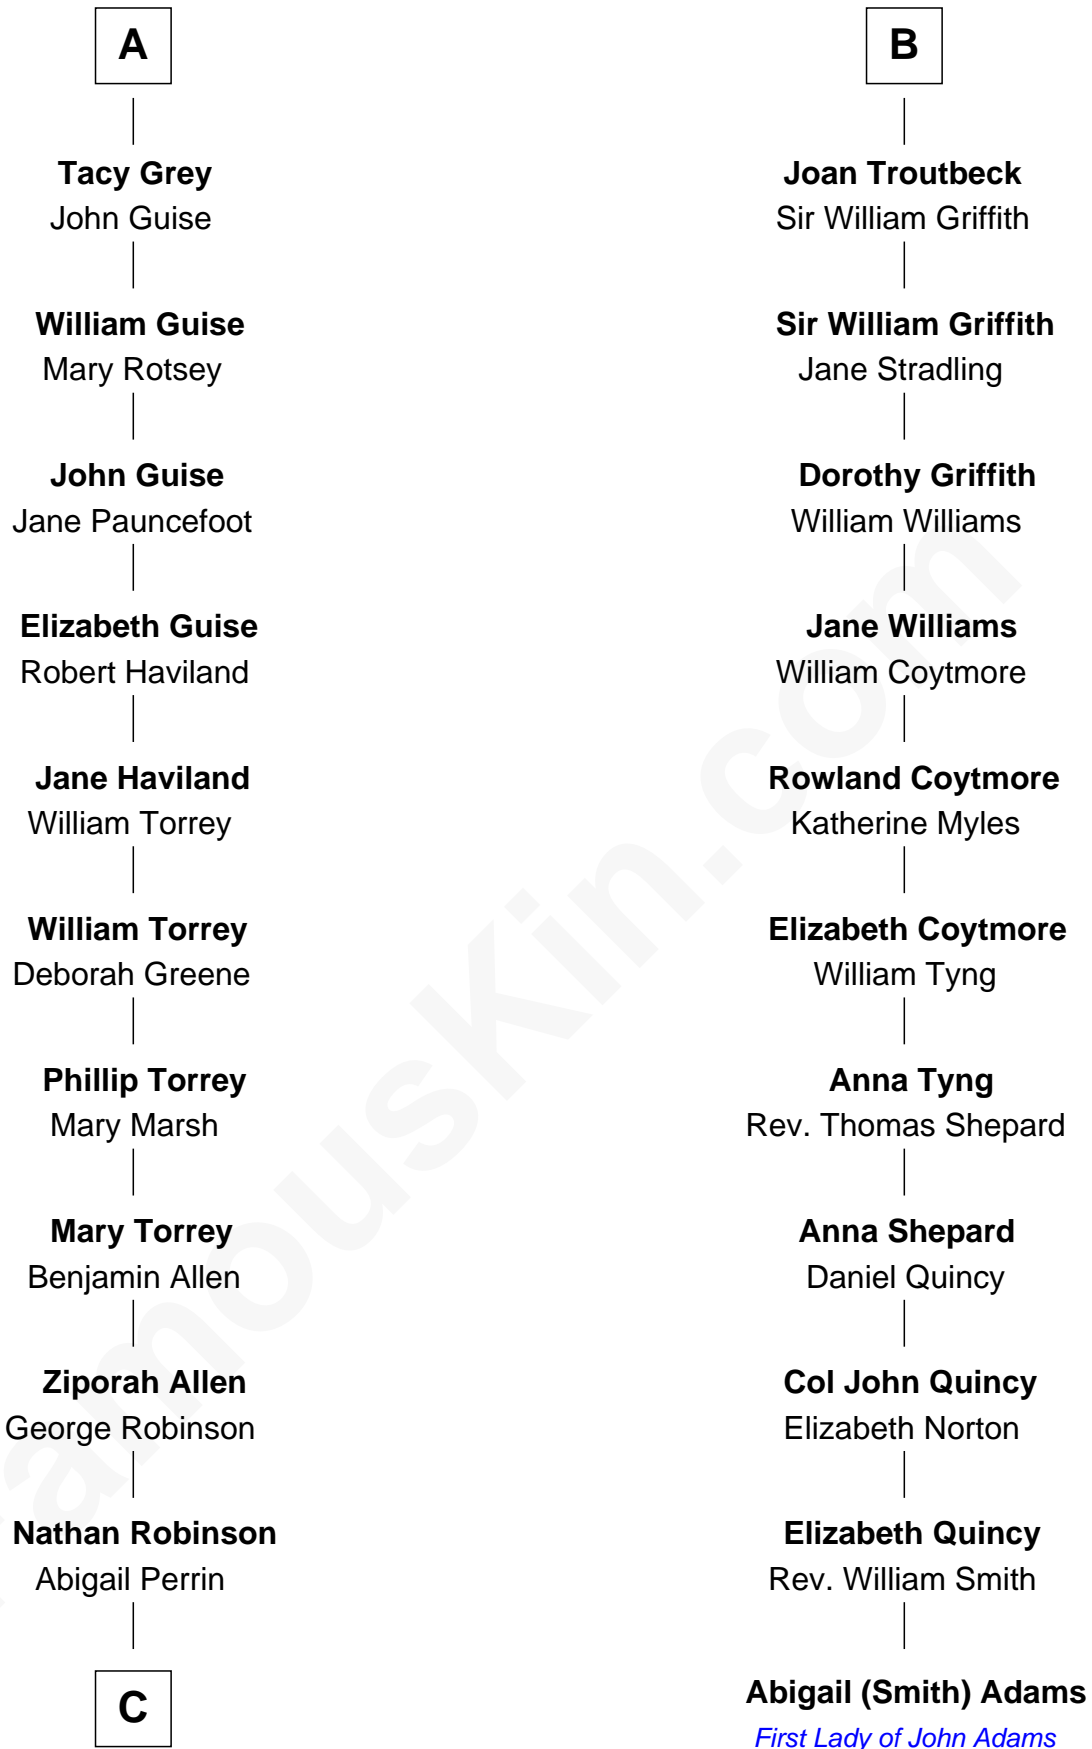

FamousKin.com Relationship Chart of

Raquel Welch

Movie Actress

17th cousin 4 times removed of

Abigail (Smith) Adams

First Lady of President John Adams

C

Hannah Kent Robinson

Elbridge Gerry Hall

Justin Smith Hall

Sarah Mehitable Stanford

Emery Stanford Hall

Clara Louise Adams

Josephine Sarah Hall

Armando Carlos Tejada

Raquel Welch

aka Raquel Welch

FamousKin.com