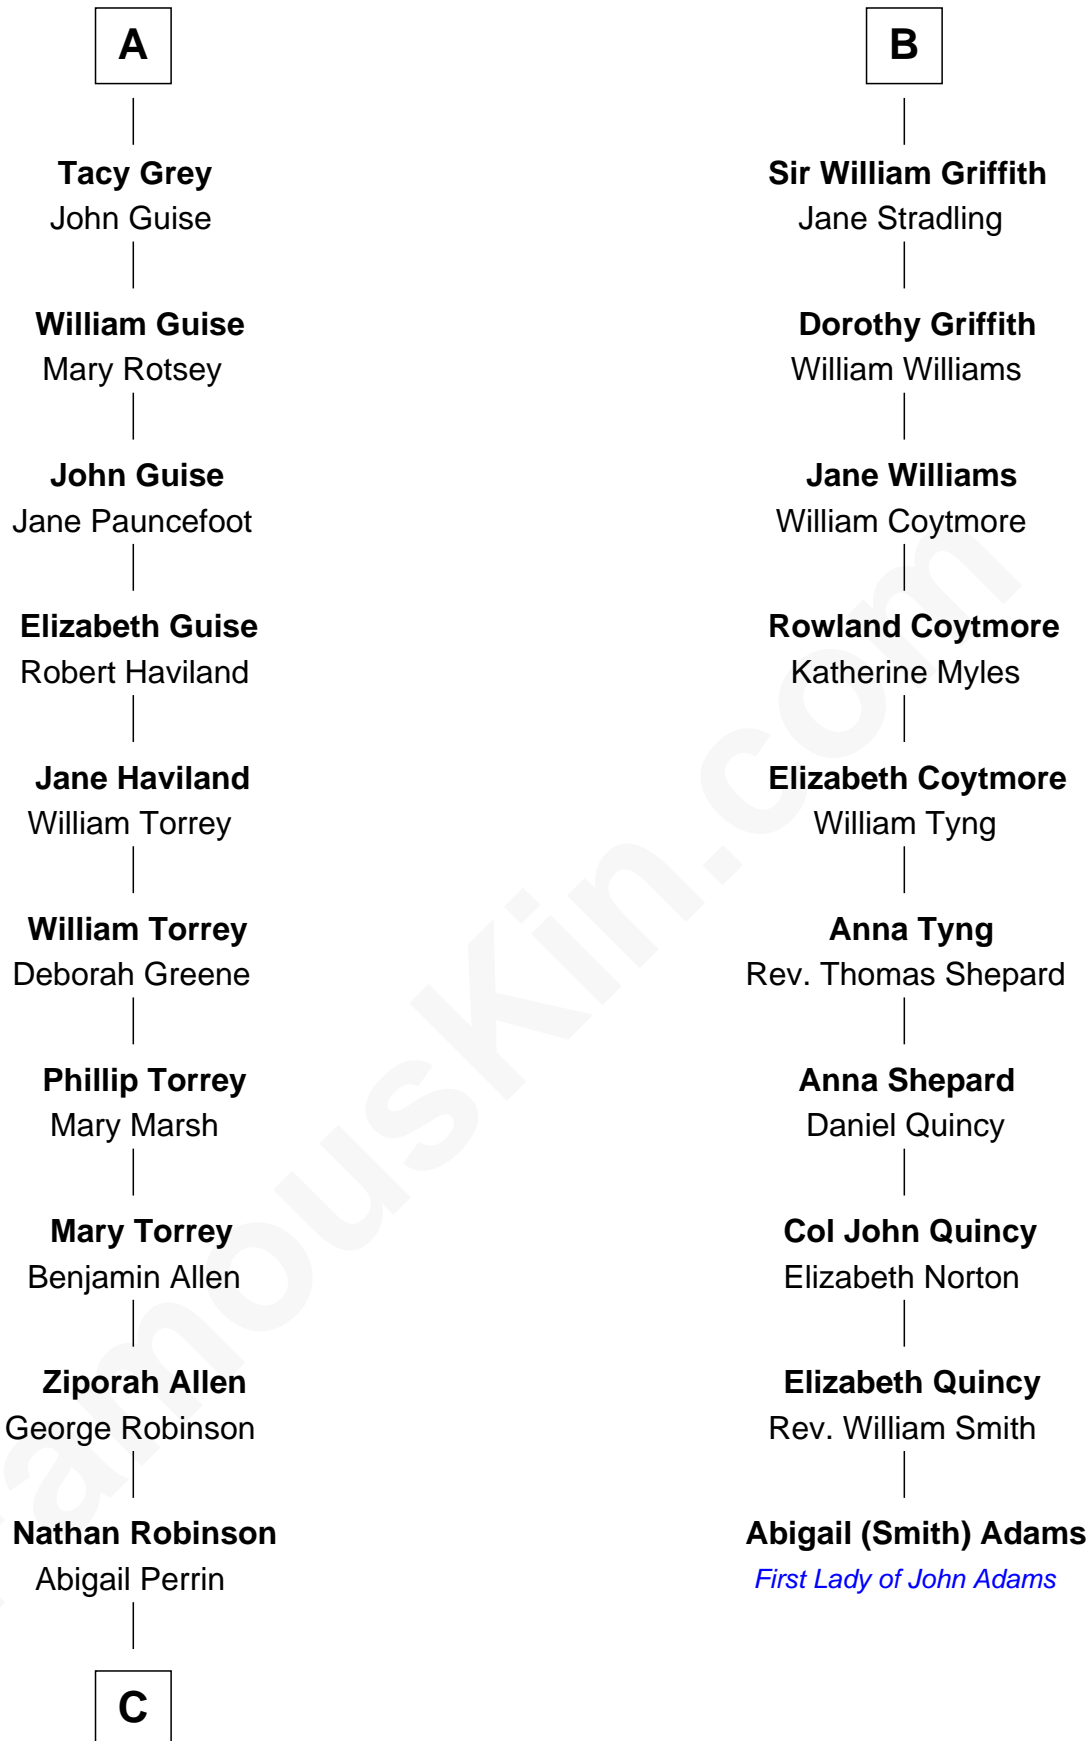

FamousKin.com
Relationship Chart of
Raquel Welch
Movie Actress

16th cousin 5 times removed of

Abigail (Smith) Adams
First Lady of President John Adams

Gunselm de Badlesmere

C

Hannah Kent Robinson

Elbridge Gerry Hall

Justin Smith Hall

Sarah Mehitable Stanford

Emery Stanford Hall

Clara Louise Adams

Josephine Sarah Hall

Armando Carlos Tejada

Raquel Welch

aka Raquel Welch