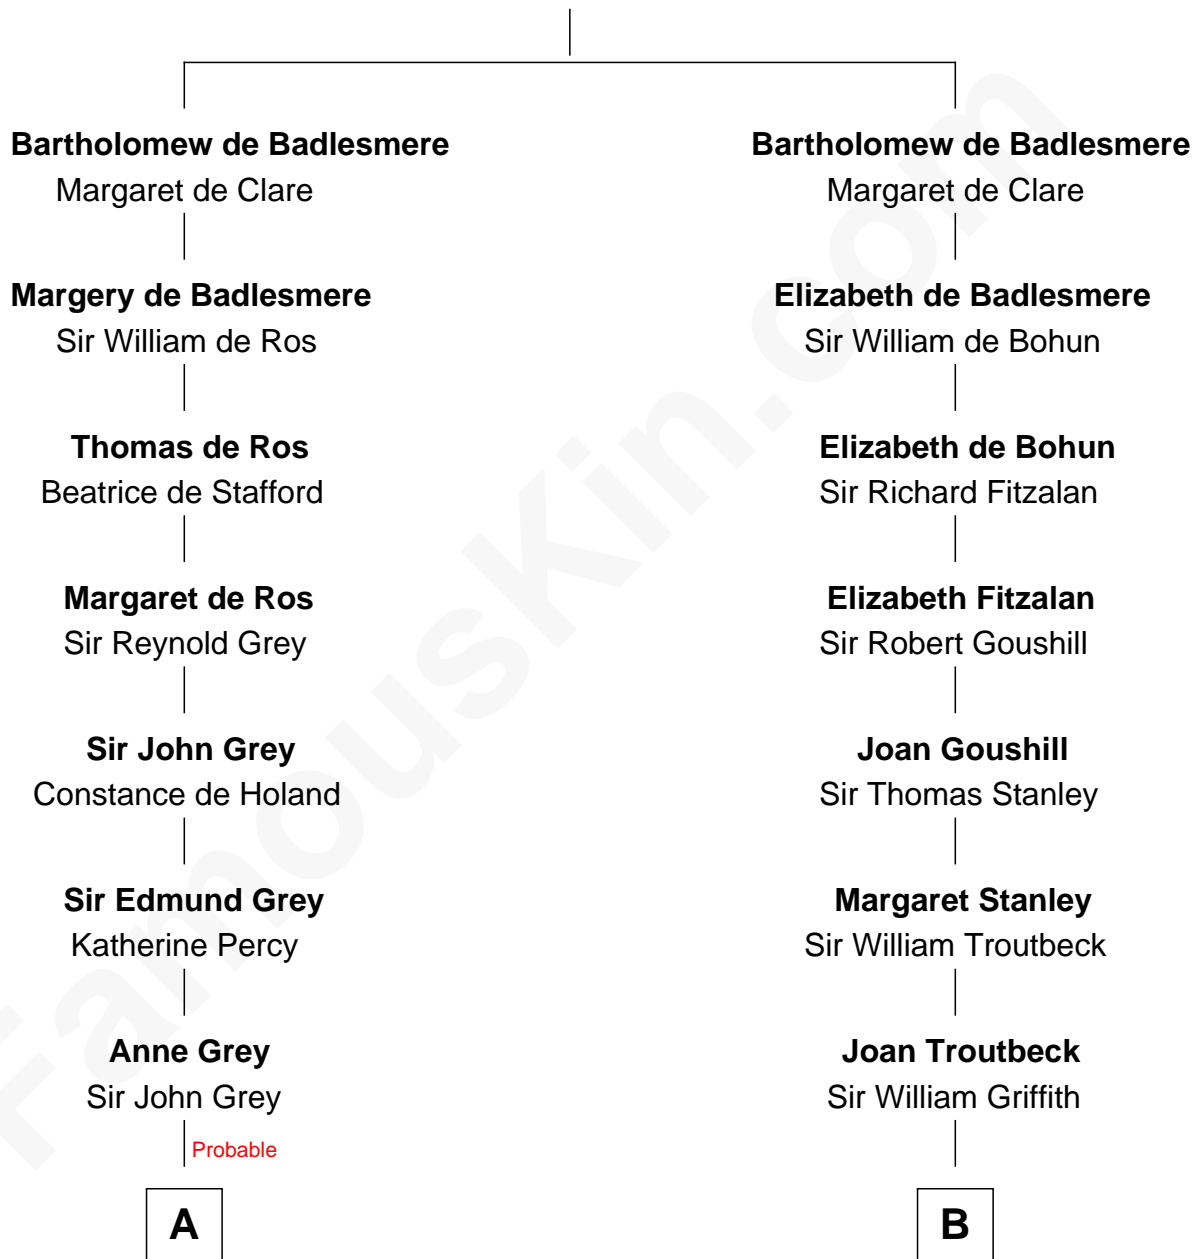

FamousKin.com
Relationship Chart of
Raquel Welch
Movie Actress

16th cousin 5 times removed of

Abigail (Smith) Adams
First Lady of President John Adams

Gunselm de Badlesmere

C

Hannah Kent Robinson

Elbridge Gerry Hall

Justin Smith Hall

Sarah Mehitable Stanford

Emery Stanford Hall

Clara Louise Adams

Josephine Sarah Hall

Armando Carlos Tejada

Raquel Welch

aka Raquel Welch