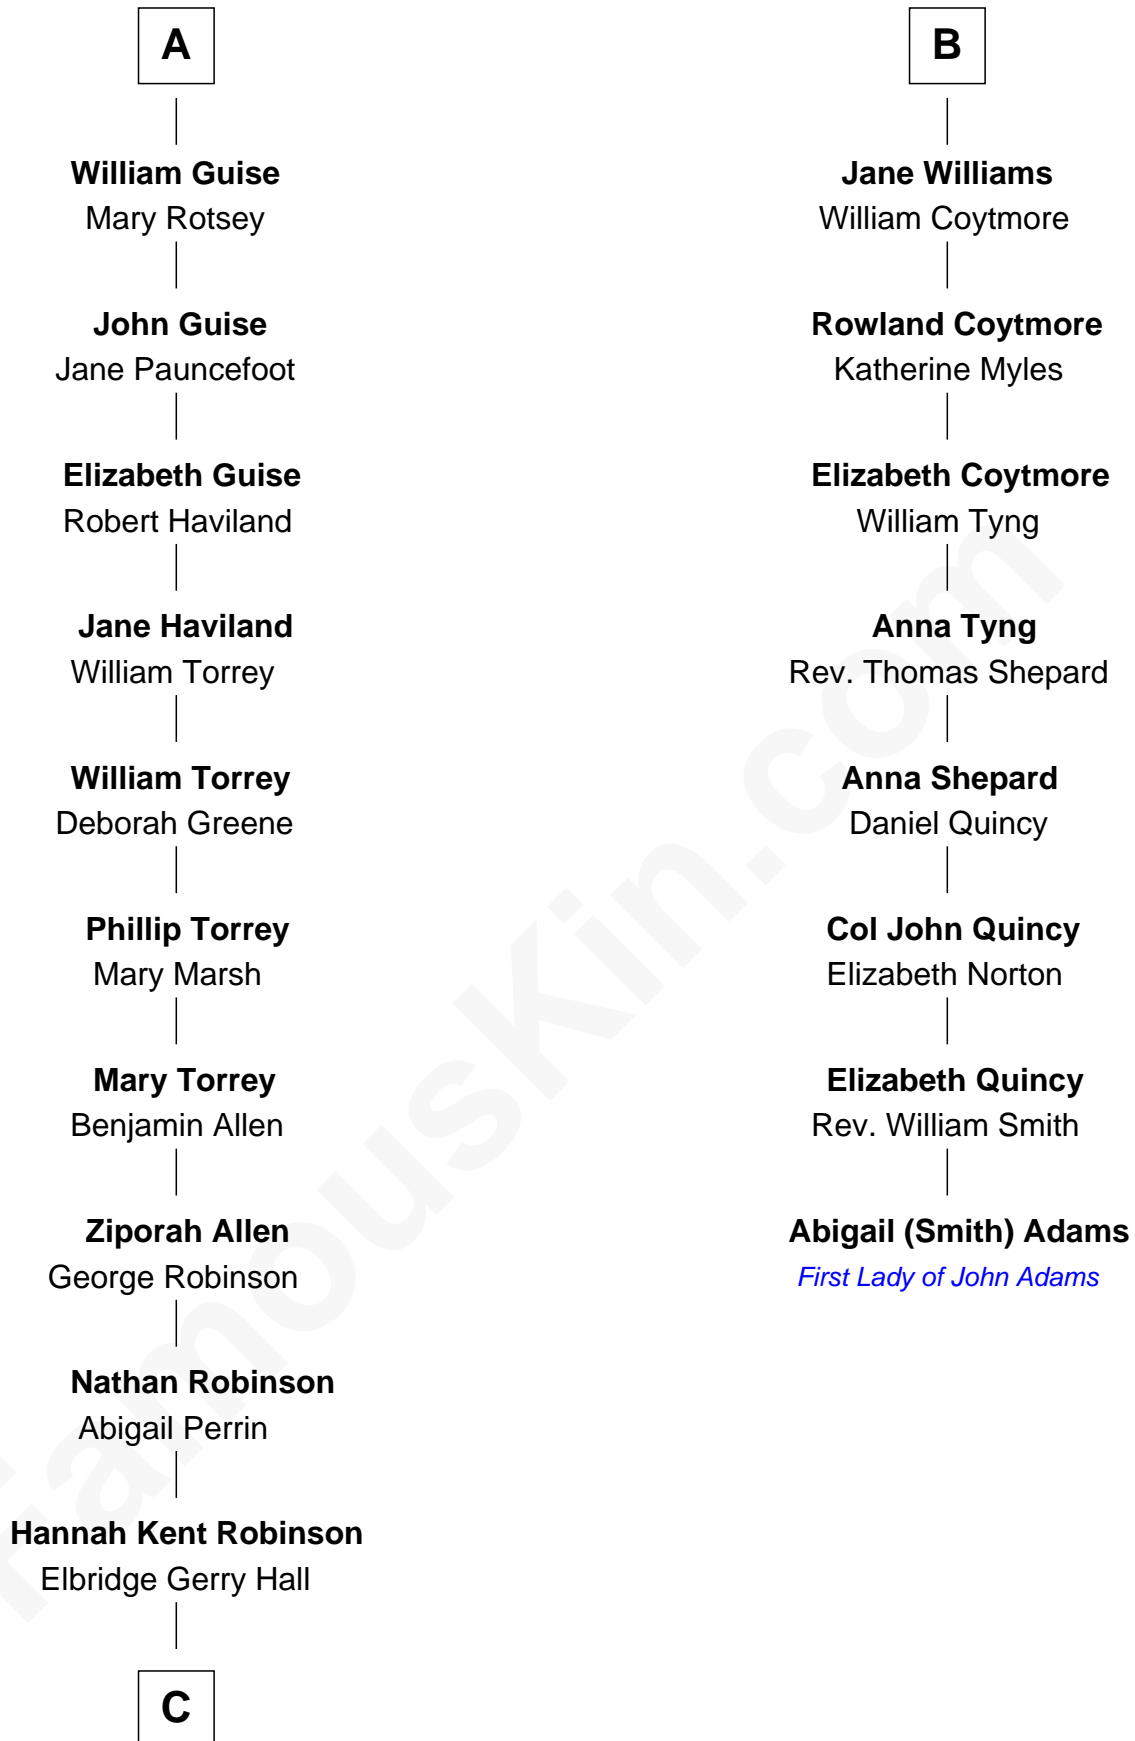

FamousKin.com
Relationship Chart of
Raquel Welch
Movie Actress

14th cousin 6 times removed of
Abigail (Smith) Adams
First Lady of President John Adams

C

Justin Smith Hall
Sarah Mehitable Stanford

Emery Stanford Hall
Clara Louise Adams

Josephine Sarah Hall
Armando Carlos Tejada

Raquel Welch
aka Raquel Welch