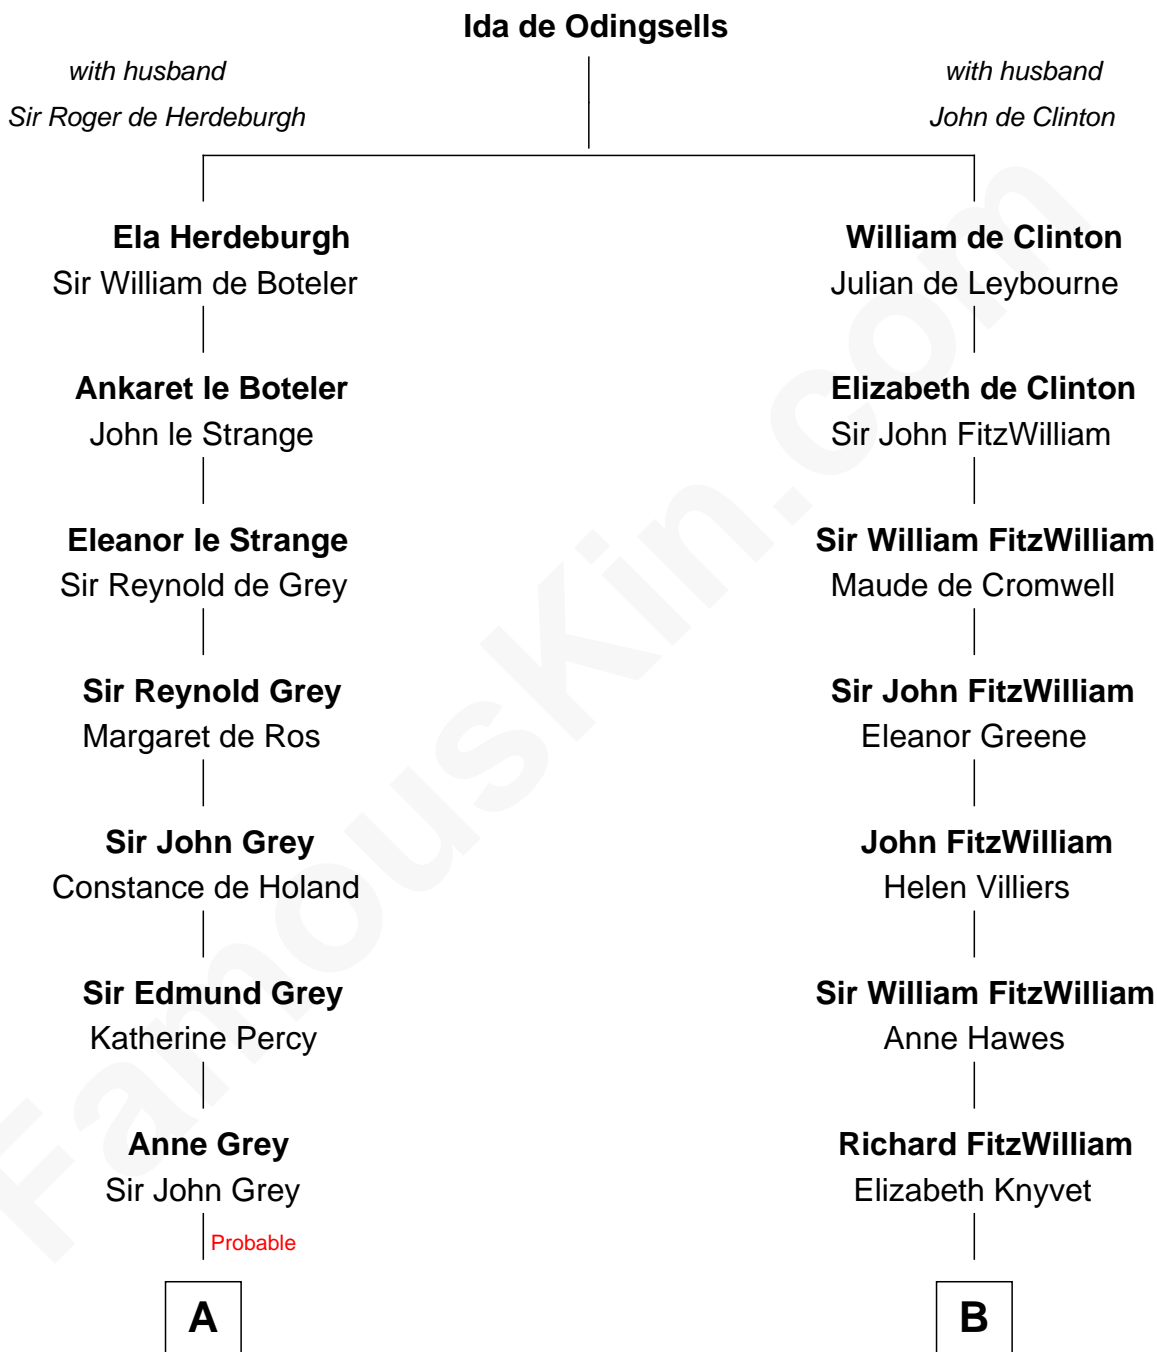

FamousKin.com
Relationship Chart of
Raquel Welch
Movie Actress

14th cousin 7 times removed of
Abigail (Smith) Adams
First Lady of President John Adams

C

Hannah Kent Robinson

Elbridge Gerry Hall

Justin Smith Hall

Sarah Mehitable Stanford

Emery Stanford Hall

Clara Louise Adams

Josephine Sarah Hall

Armando Carlos Tejada

Raquel Welch

aka Raquel Welch