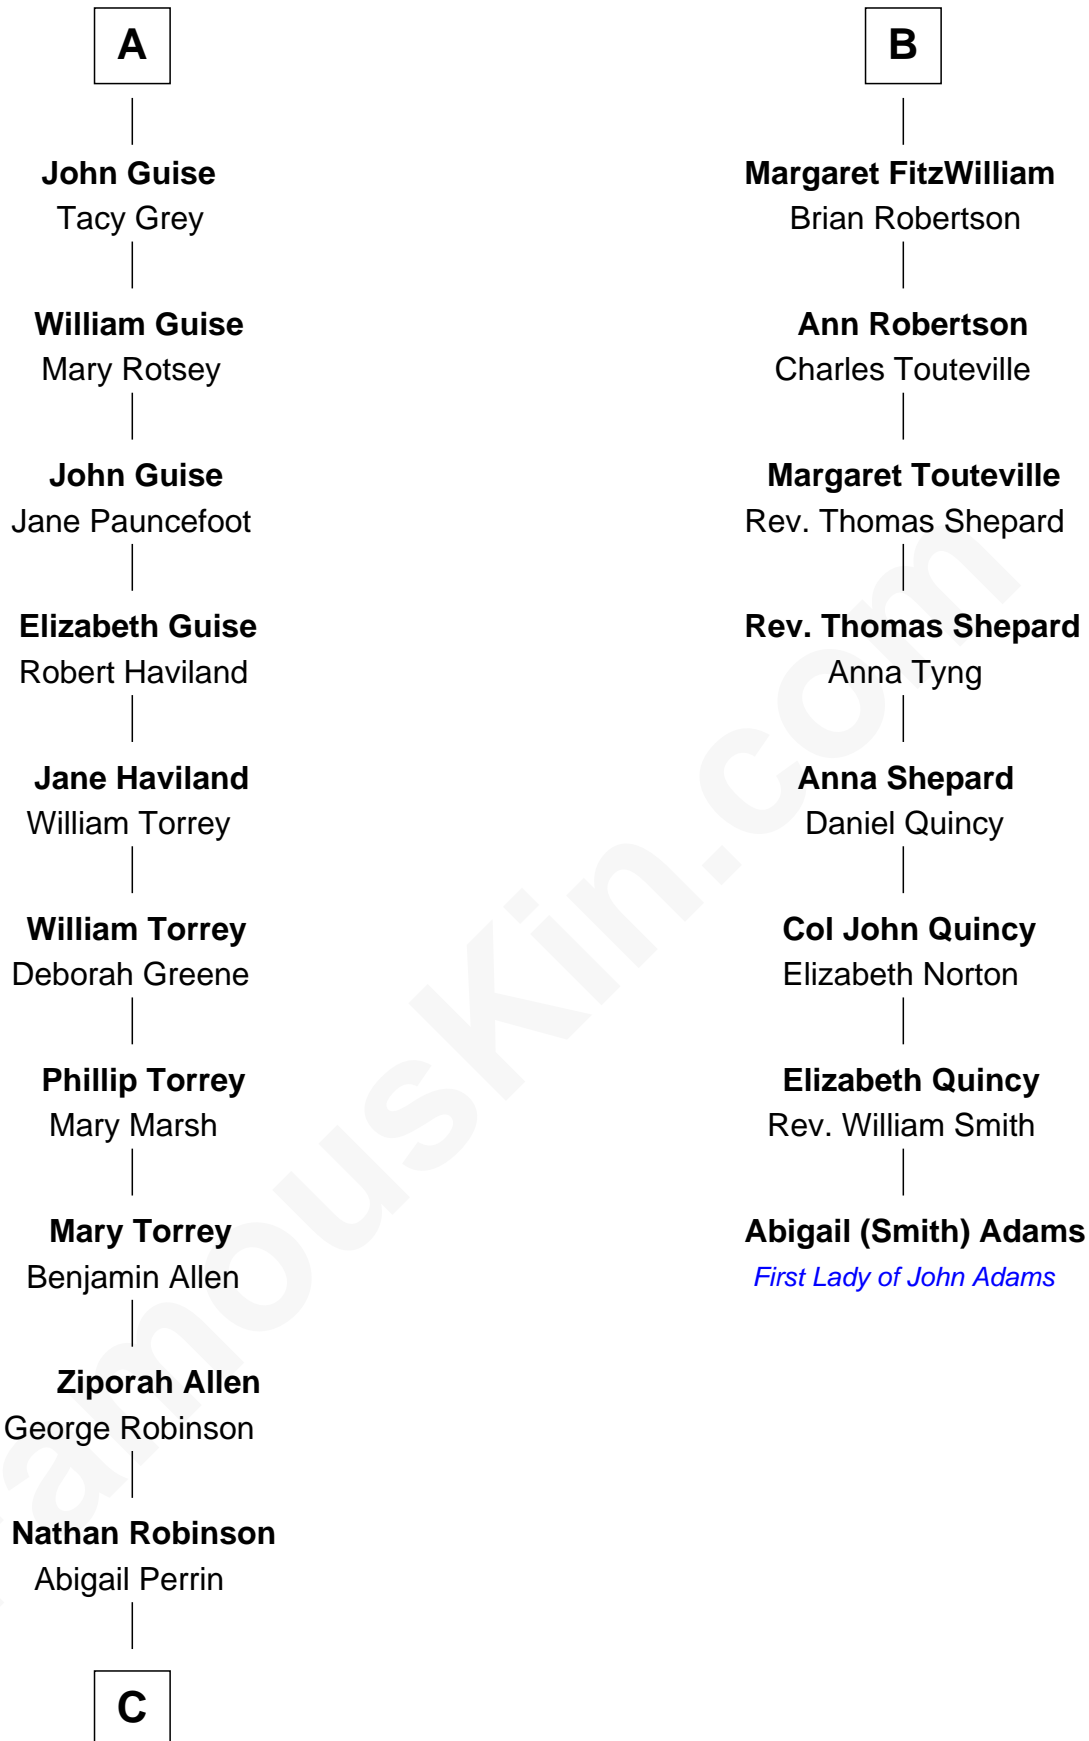

**FamousKin.com**  
**Relationship Chart of**  
**Raquel Welch**  
*Movie Actress*

14th cousin 7 times removed of

**Abigail (Smith) Adams**  
*First Lady of President John Adams*

**C**

**Hannah Kent Robinson**

Elbridge Gerry Hall

**Justin Smith Hall**

Sarah Mehitable Stanford

**Emery Stanford Hall**

Clara Louise Adams

**Josephine Sarah Hall**

Armando Carlos Tejada

**Raquel Welch**

*aka Raquel Welch*