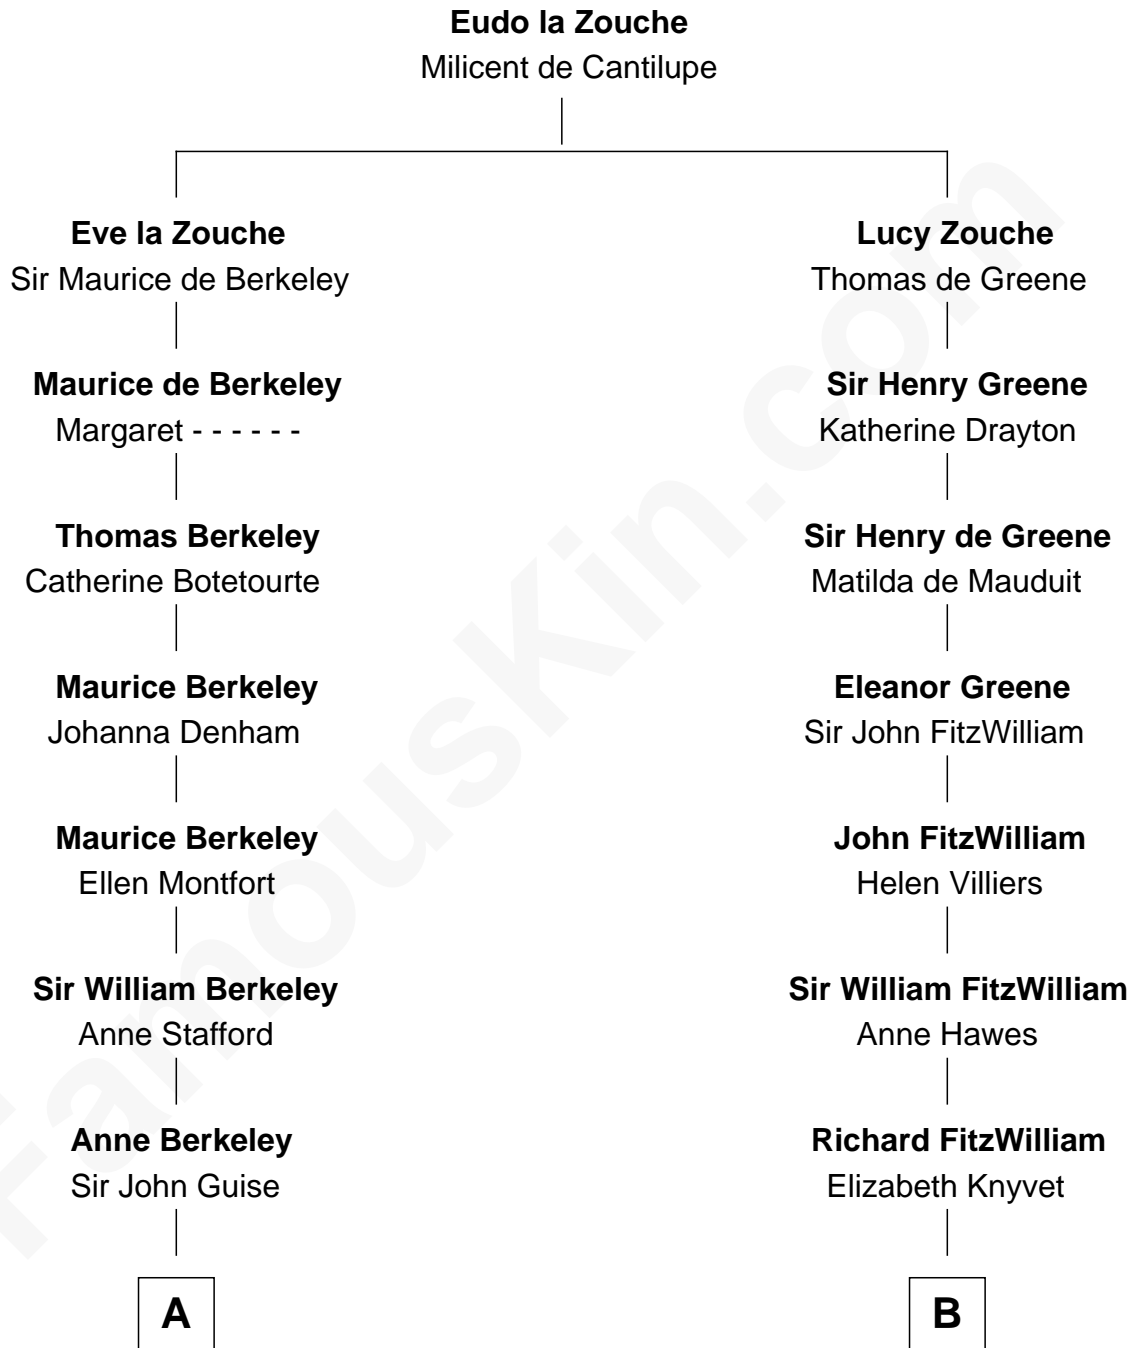

**FamousKin.com**  
**Relationship Chart of**  
**Raquel Welch**  
*Movie Actress*

14th cousin 7 times removed of

**Abigail (Smith) Adams**  
*First Lady of President John Adams*

**C**

**Hannah Kent Robinson**

Elbridge Gerry Hall

**Justin Smith Hall**

Sarah Mehitable Stanford

**Emery Stanford Hall**

Clara Louise Adams

**Josephine Sarah Hall**

Armando Carlos Tejada

**Raquel Welch**

*aka Raquel Welch*