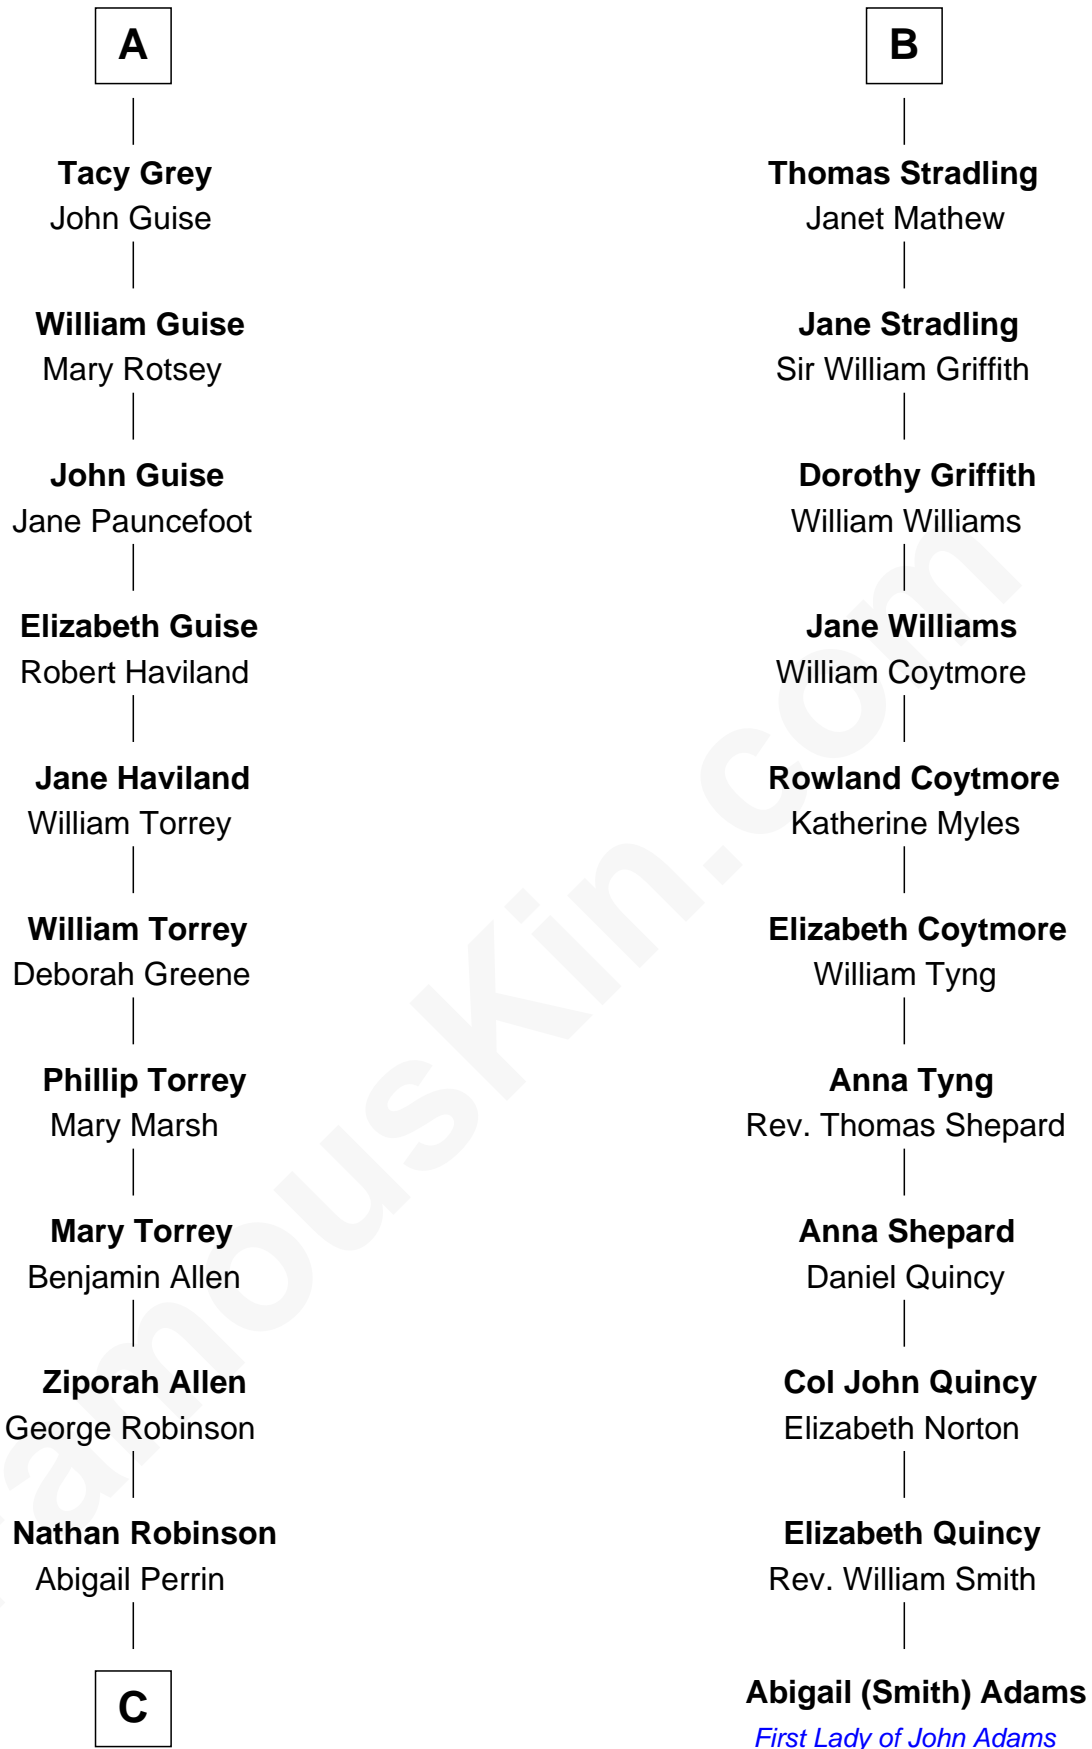

**FamousKin.com**  
**Relationship Chart of**  
**Raquel Welch**  
*Movie Actress*

17th cousin 4 times removed of

**Abigail (Smith) Adams**  
*First Lady of President John Adams*

**C**

**Hannah Kent Robinson**

Elbridge Gerry Hall

**Justin Smith Hall**

Sarah Mehitable Stanford

**Emery Stanford Hall**

Clara Louise Adams

**Josephine Sarah Hall**

Armando Carlos Tejada

**Raquel Welch**

*aka Raquel Welch*