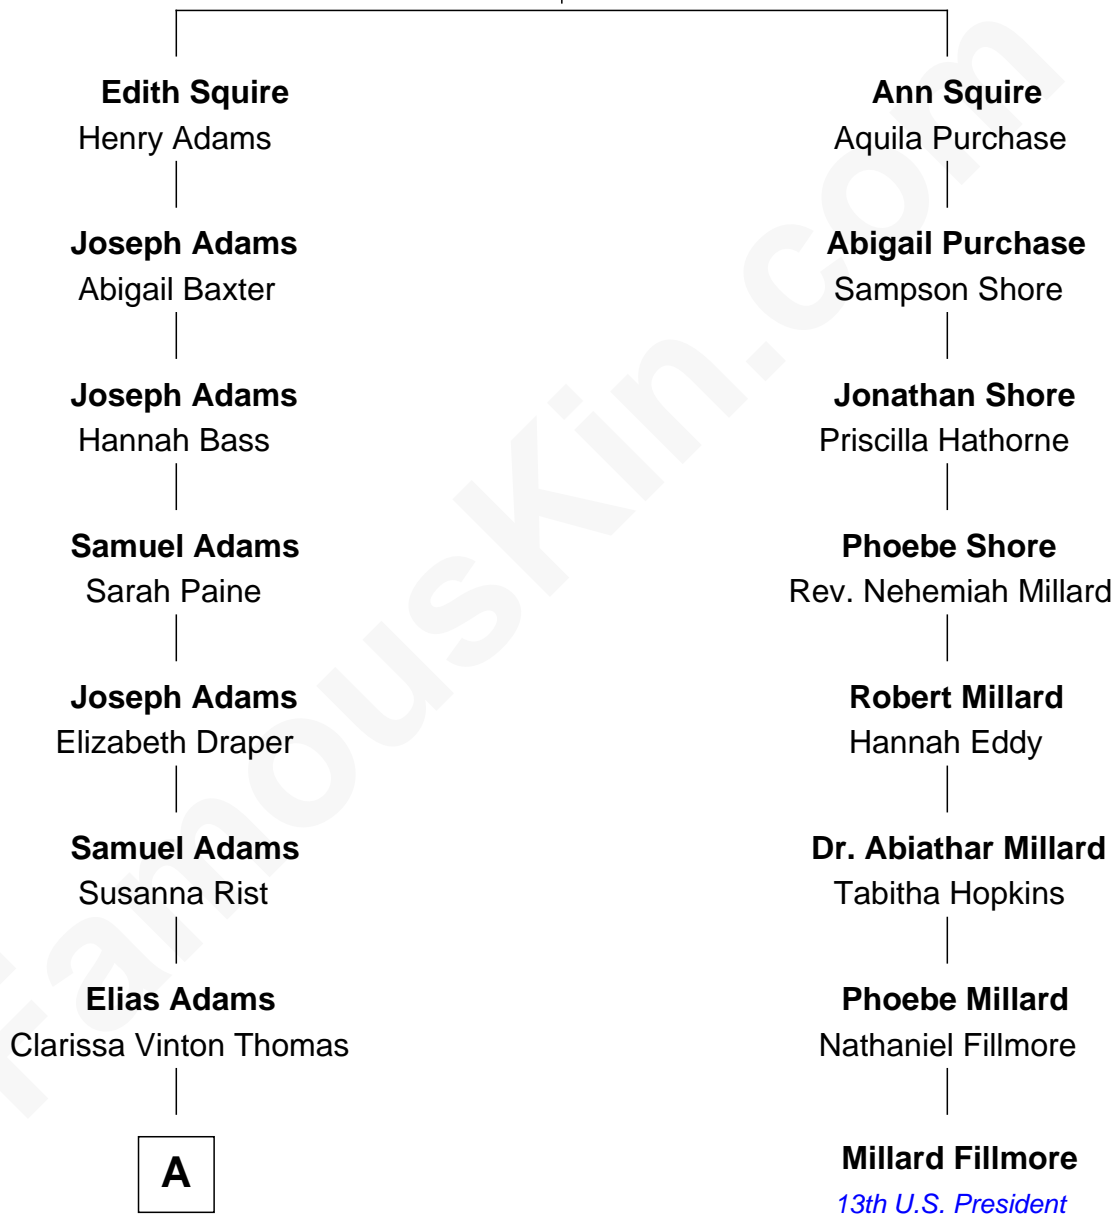

FamousKin.com Relationship Chart of

Raquel Welch
Movie Actress

7th cousin 3 times removed of

Millard Fillmore
13th U.S. President

Henry Squire

A

—
Joseph Warren Adams

Josephine H. Merrill

—
Clara Louise Adams

Emery Stanford Hall

—
Josephine Sarah Hall

Armando Carlos Tejada

—
Raquel Welch

aka Raquel Welch