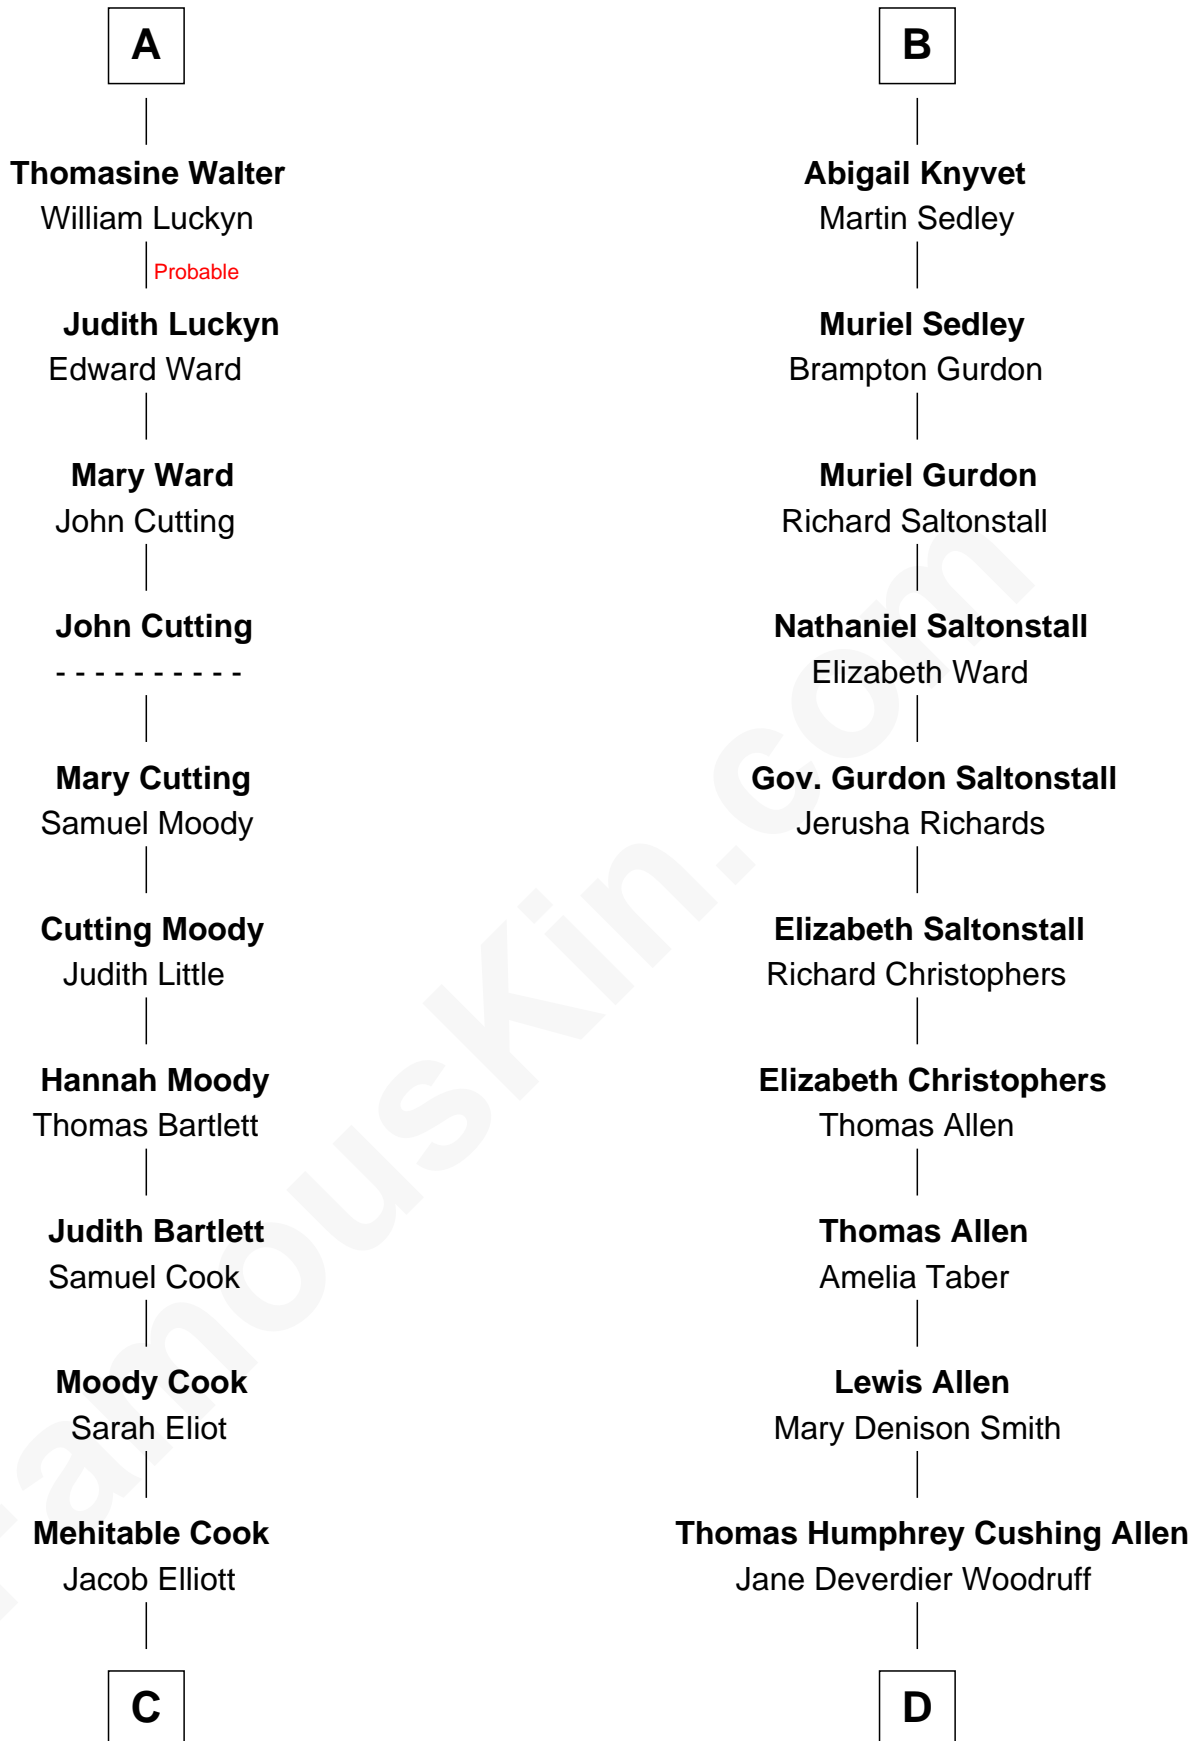

FamousKin.com Relationship Chart of

Raquel Welch
Movie Actress

20th cousin 1 time removed of

Ted Danson
TV Actor - "Cheers", "CSI"

Sir John Howard
Alice de Bois

Joan Howard
Sir Peter de Brewes

Beatrice Brewes
Sir Hugh Shirley

Sir Robert Howard
Margaret Mowbray

Sir John Howard
Margaret Chedworth

Katherine Howard
Sir John Bouchier

Jane Bouchier
Edmund Knyvet

John Knyvet
Agnes Harcourt

B

C

Mary Lydia Elliott