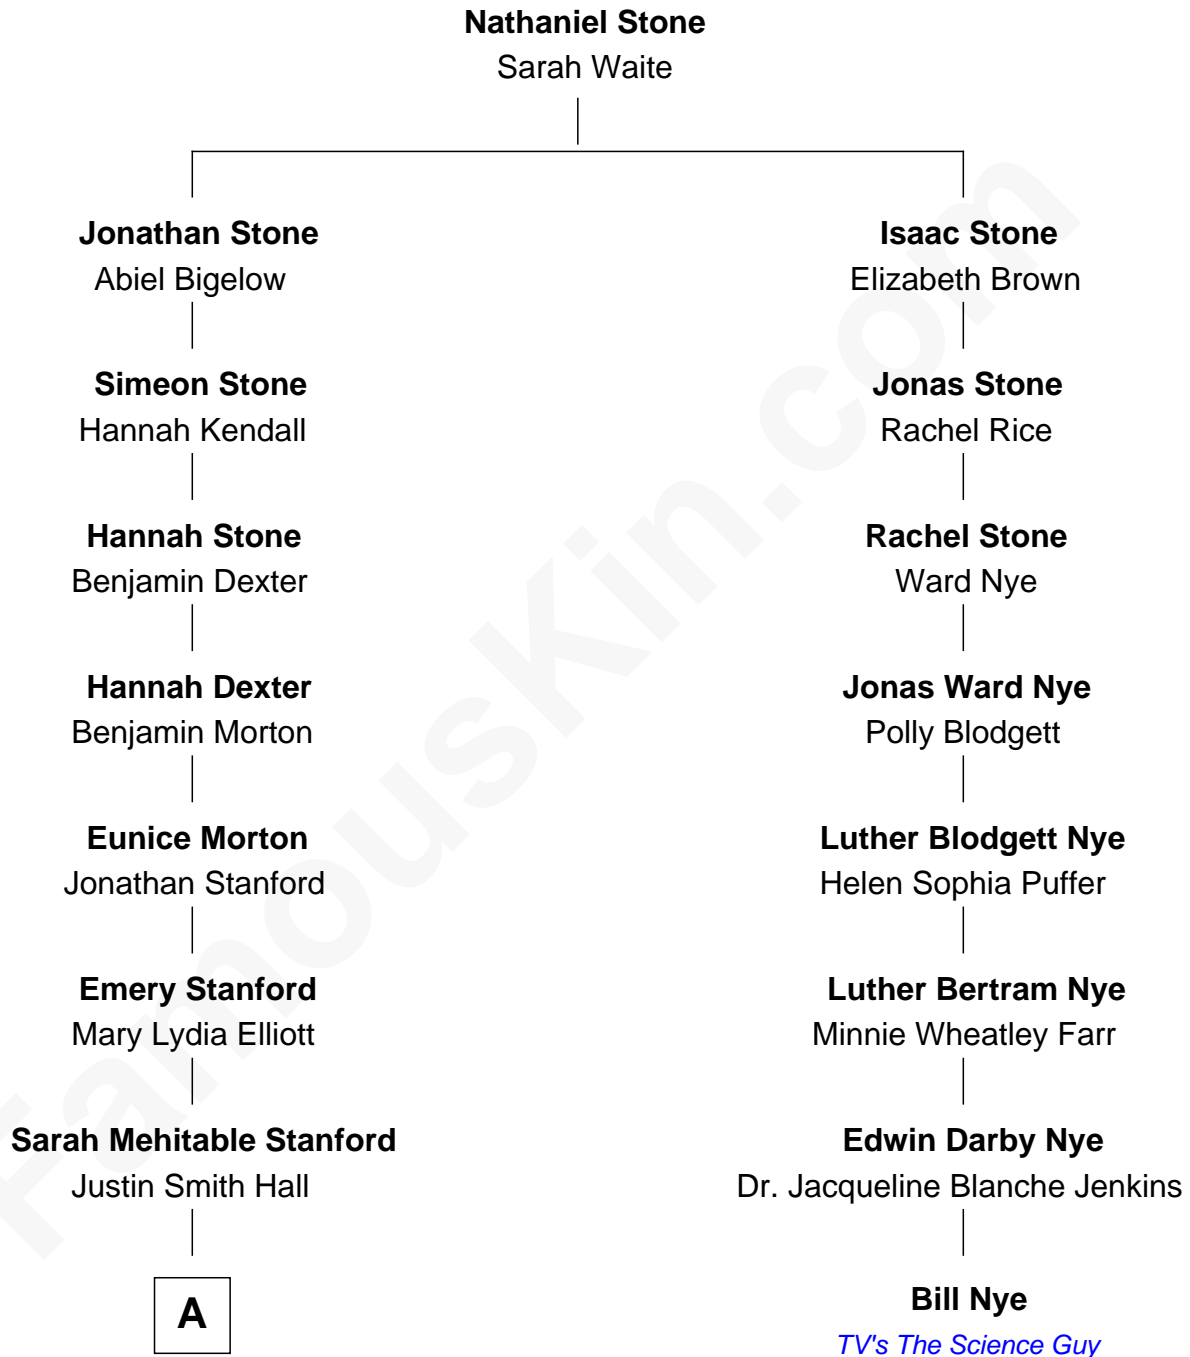

FamousKin.com Relationship Chart of

Raquel Welch
Movie Actress

7th cousin 2 times removed of

Bill Nye
TV's The Science Guy

A

Emery Stanford Hall

Clara Louise Adams

Josephine Sarah Hall

Armando Carlos Tejada

Raquel Welch

aka Raquel Welch

FamousKin.com