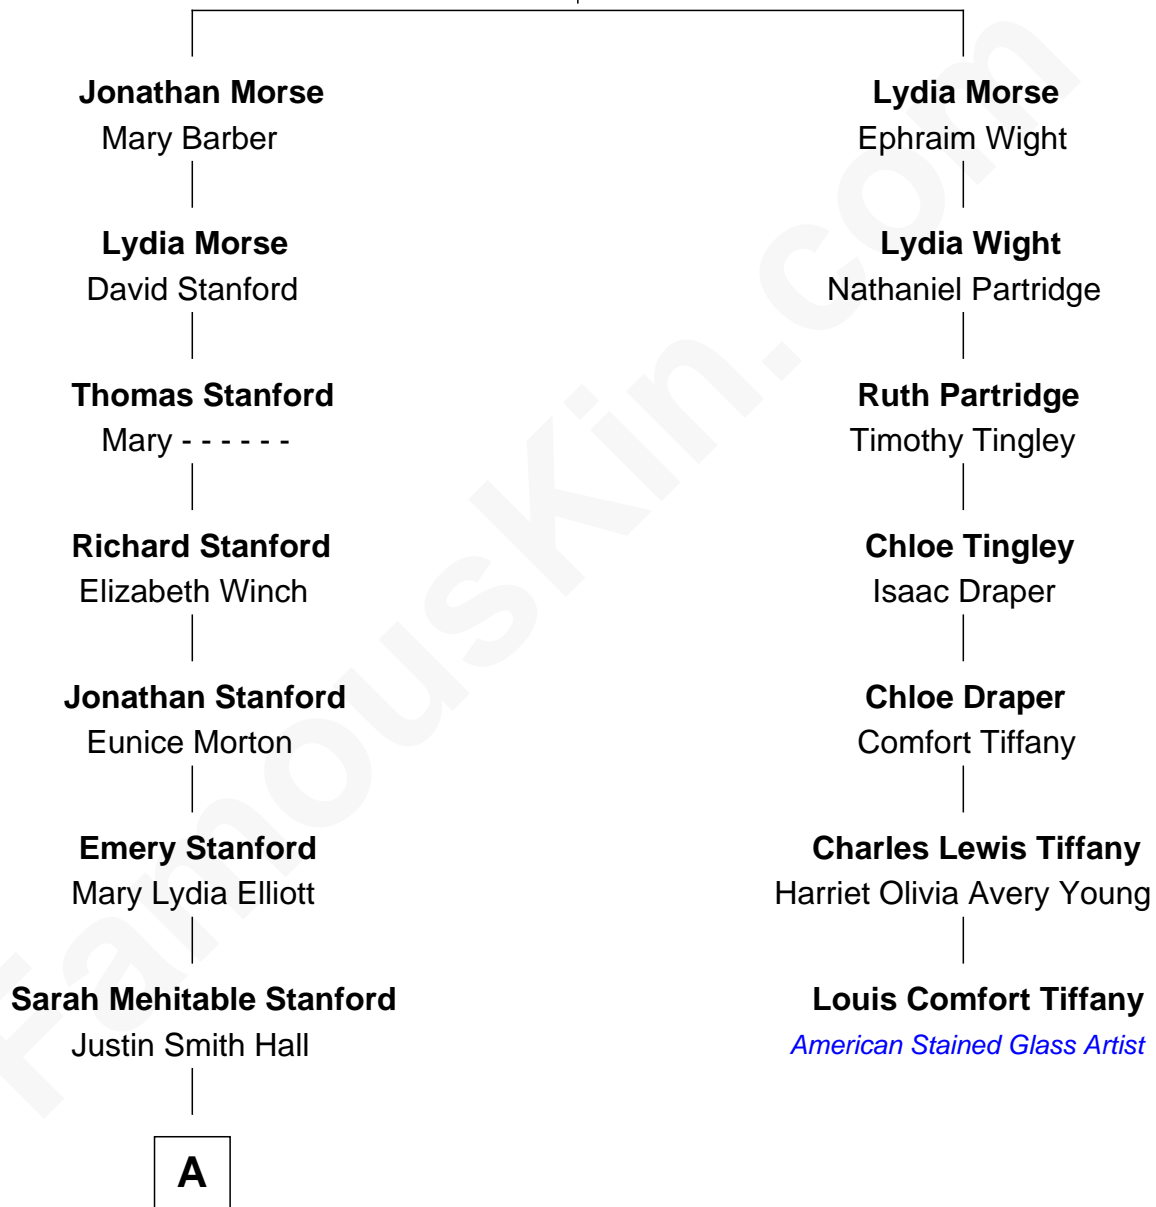

# FamousKin.com Relationship Chart of

**Raquel Welch**

*Movie Actress*

6th cousin 3 times removed of

**Louis Comfort Tiffany**

*American Stained Glass Artist*

**Daniel Morse**

Lydia Fisher

**A**

—  
**Emery Stanford Hall**

Clara Louise Adams

—  
**Josephine Sarah Hall**

Armando Carlos Tejada

—  
**Raquel Welch**

*aka Raquel Welch*