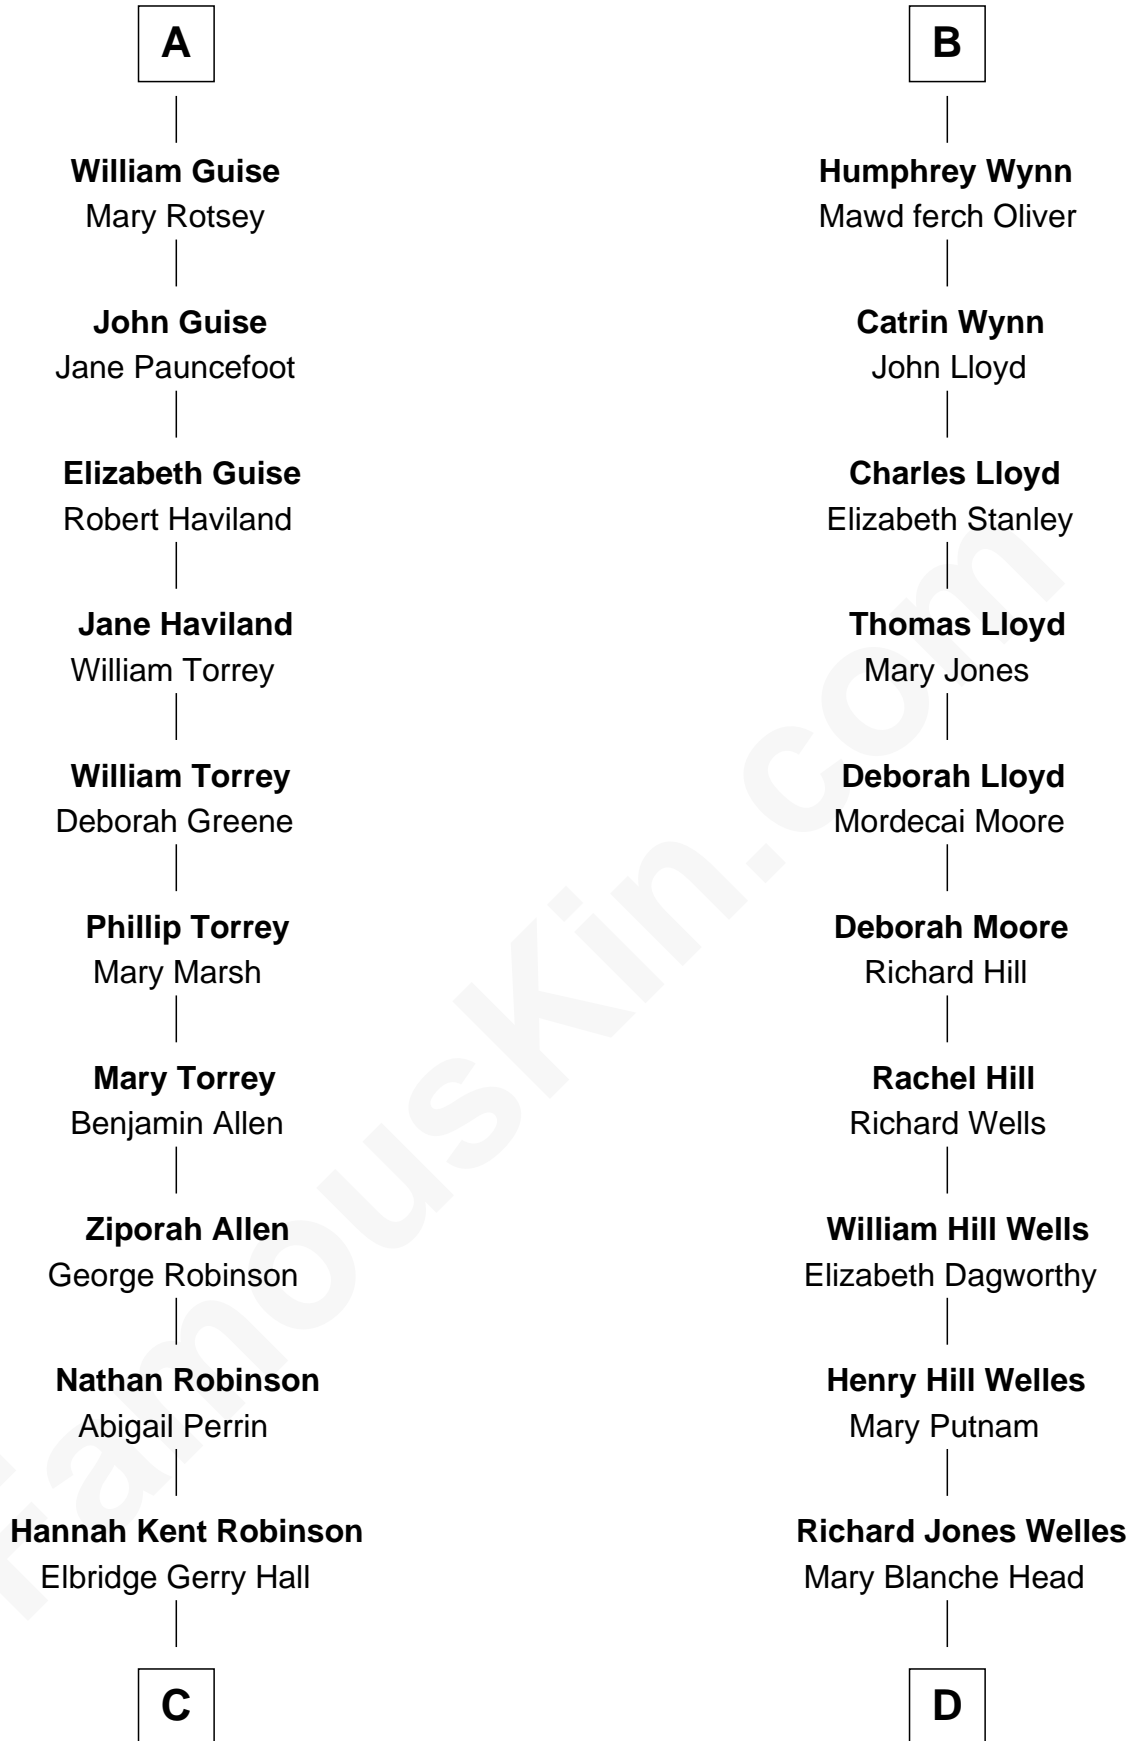

FamousKin.com Relationship Chart of

Raquel Welch

Movie Actress

18th cousin 2 times removed of

Orson Welles

Radio, Stage, and Movie Actor

FamousKin.com