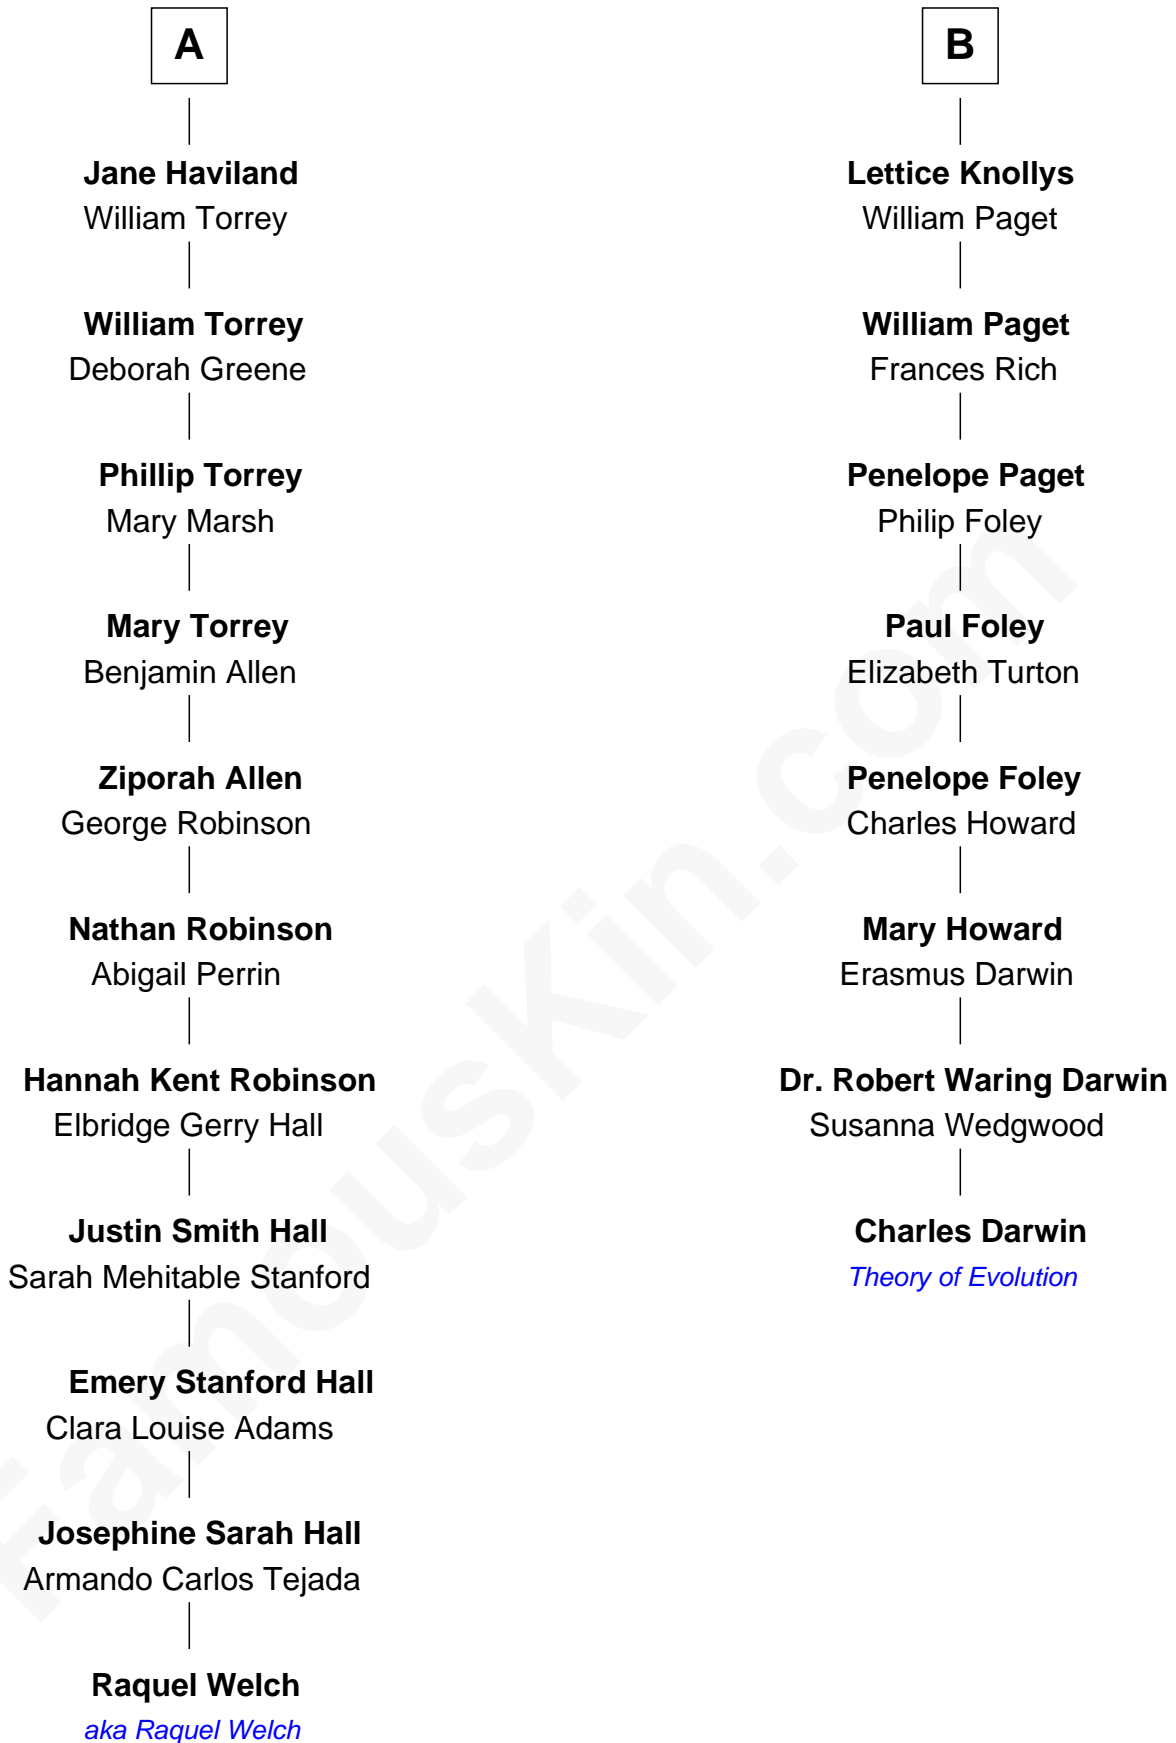

# FamousKin.com Relationship Chart of

**Raquel Welch**

*Movie Actress*

14th cousin 3 times removed of

**Charles Darwin**

*Theory of Evolution*

**Katherine Pabenham**

*with husband*  
Sir Thomas Aylesbury

**Anne Berkeley**  
Sir John Guise

**Elizabeth Tilney**  
Sir Thomas Howard

**John Guise**  
Tacy Grey

**Elizabeth Howard**  
Thomas Boleyn

**William Guise**  
Mary Rotsey

**Mary Boleyn**  
Sir William Carey

**John Guise**  
Jane Pouncefoot

**Catherine Carey**  
Sir Francis Knollys

**Elizabeth Guise**  
Robert Haviland

**Henry Knollys**  
Margaret Cave

**A**

**B**

Raquel Welch photo by [Alan Light](#) (CC BY 2.0)