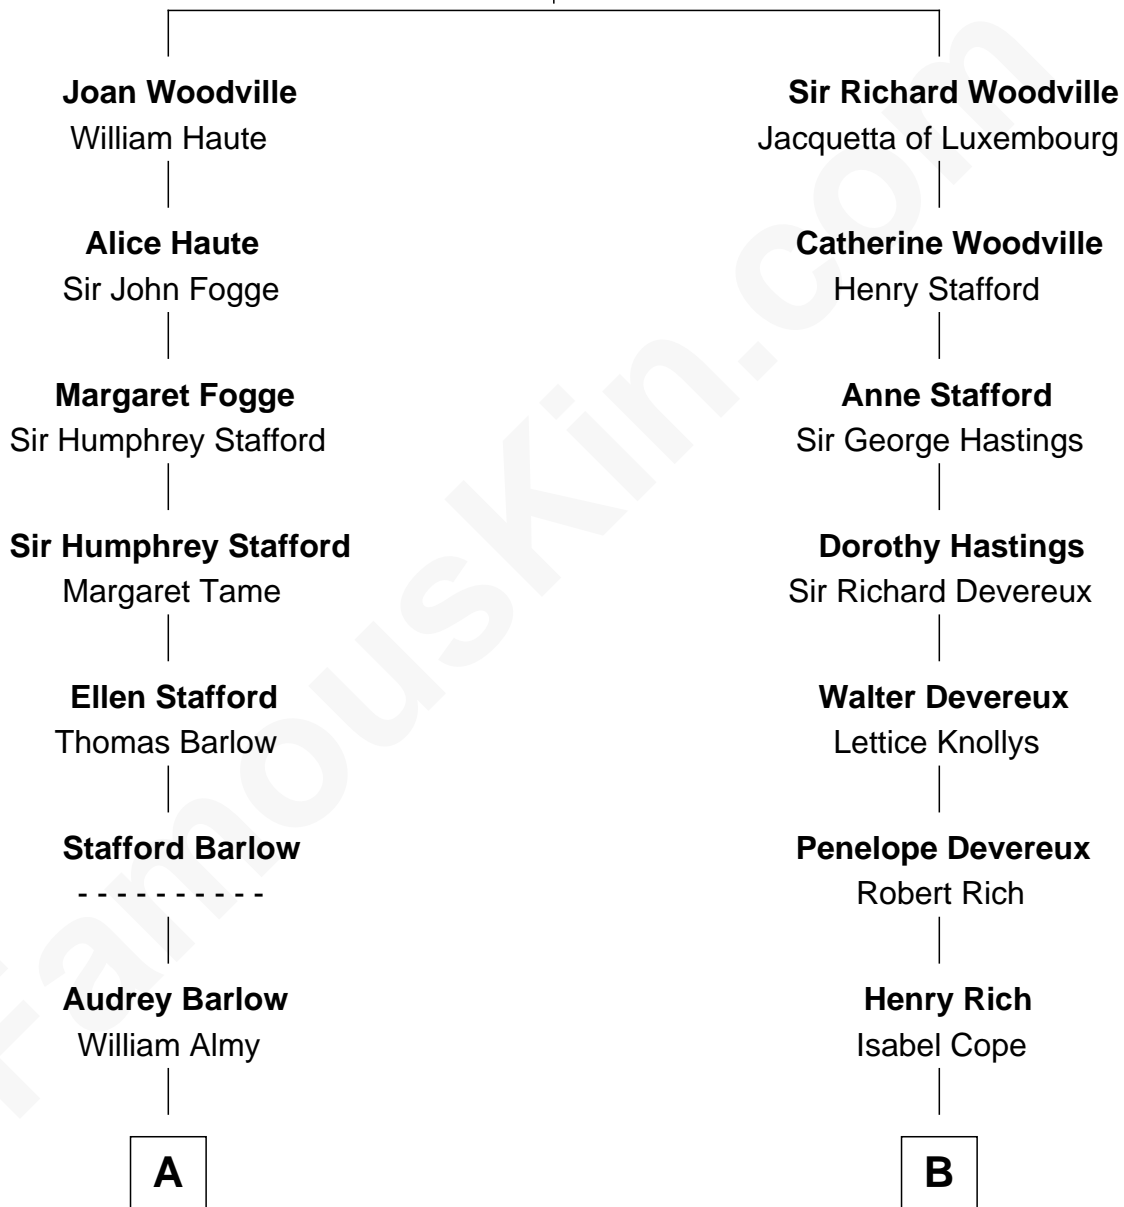

FamousKin.com Relationship Chart of

Raquel Welch

Movie Actress

13th cousin 4 times removed of

Charles Darwin

Theory of Evolution

Richard Woodville

Joan Bedlisgate

Raquel Welch photo by [Alan Light](#) (CC BY 2.0)