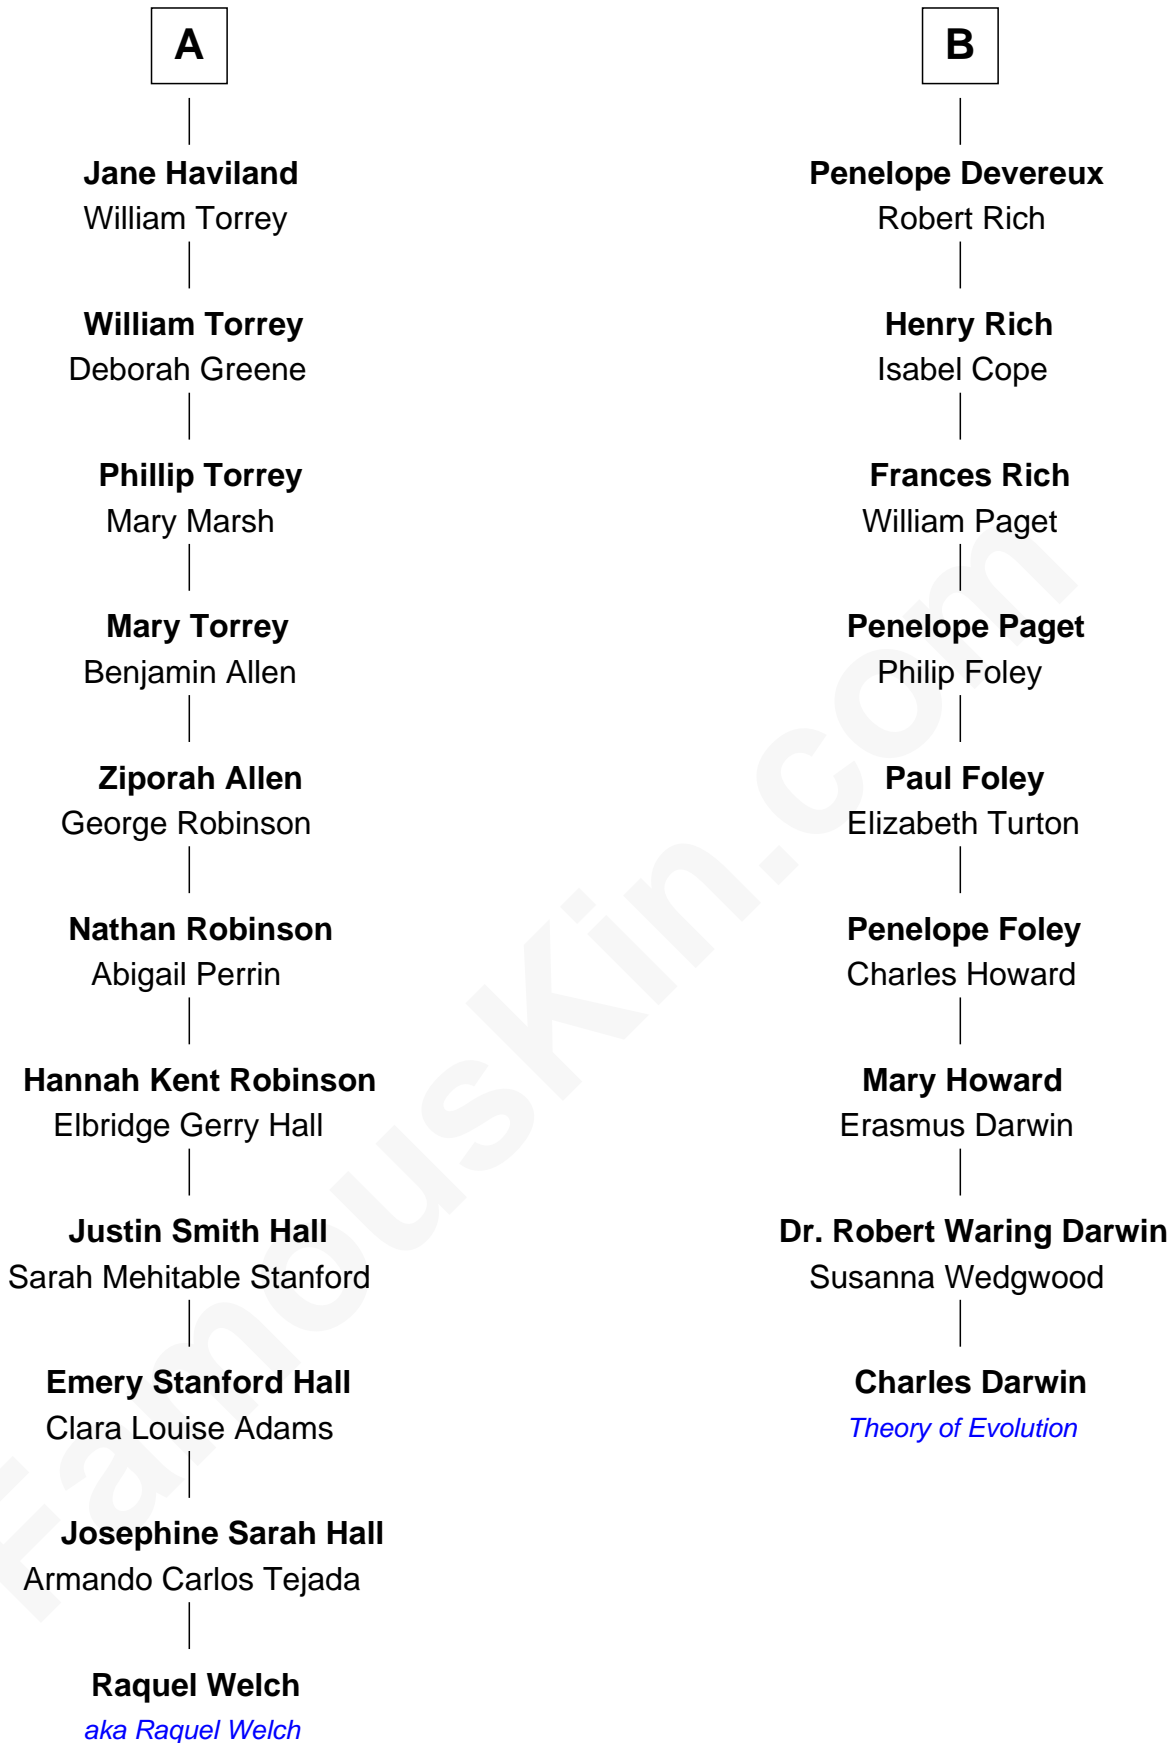

FamousKin.com Relationship Chart of

Raquel Welch
Movie Actress

15th cousin 2 times removed of

Charles Darwin
Theory of Evolution

Sir Reynold Grey
Margaret de Ros

Sir John Grey
Constance de Holand

Sir Edmund Grey
Katherine Percy

Anne Grey
Sir John Grey

Probable

Tacy Grey
John Guise

William Guise
Mary Rotsey

John Guise
Jane Pouncefoot

Elizabeth Guise
Robert Haviland

A

Margaret Grey
Sir William Bonville

William Bonville
Elizabeth Harington

William Bonville
Katherine Neville

Cecily Bonville
Thomas Grey

Mary Grey
Walter Devereux

Sir Richard Devereux
Dorothy Hastings

Walter Devereux
Lettice Knollys

B

Raquel Welch photo by [Alan Light](#) (CC BY 2.0)