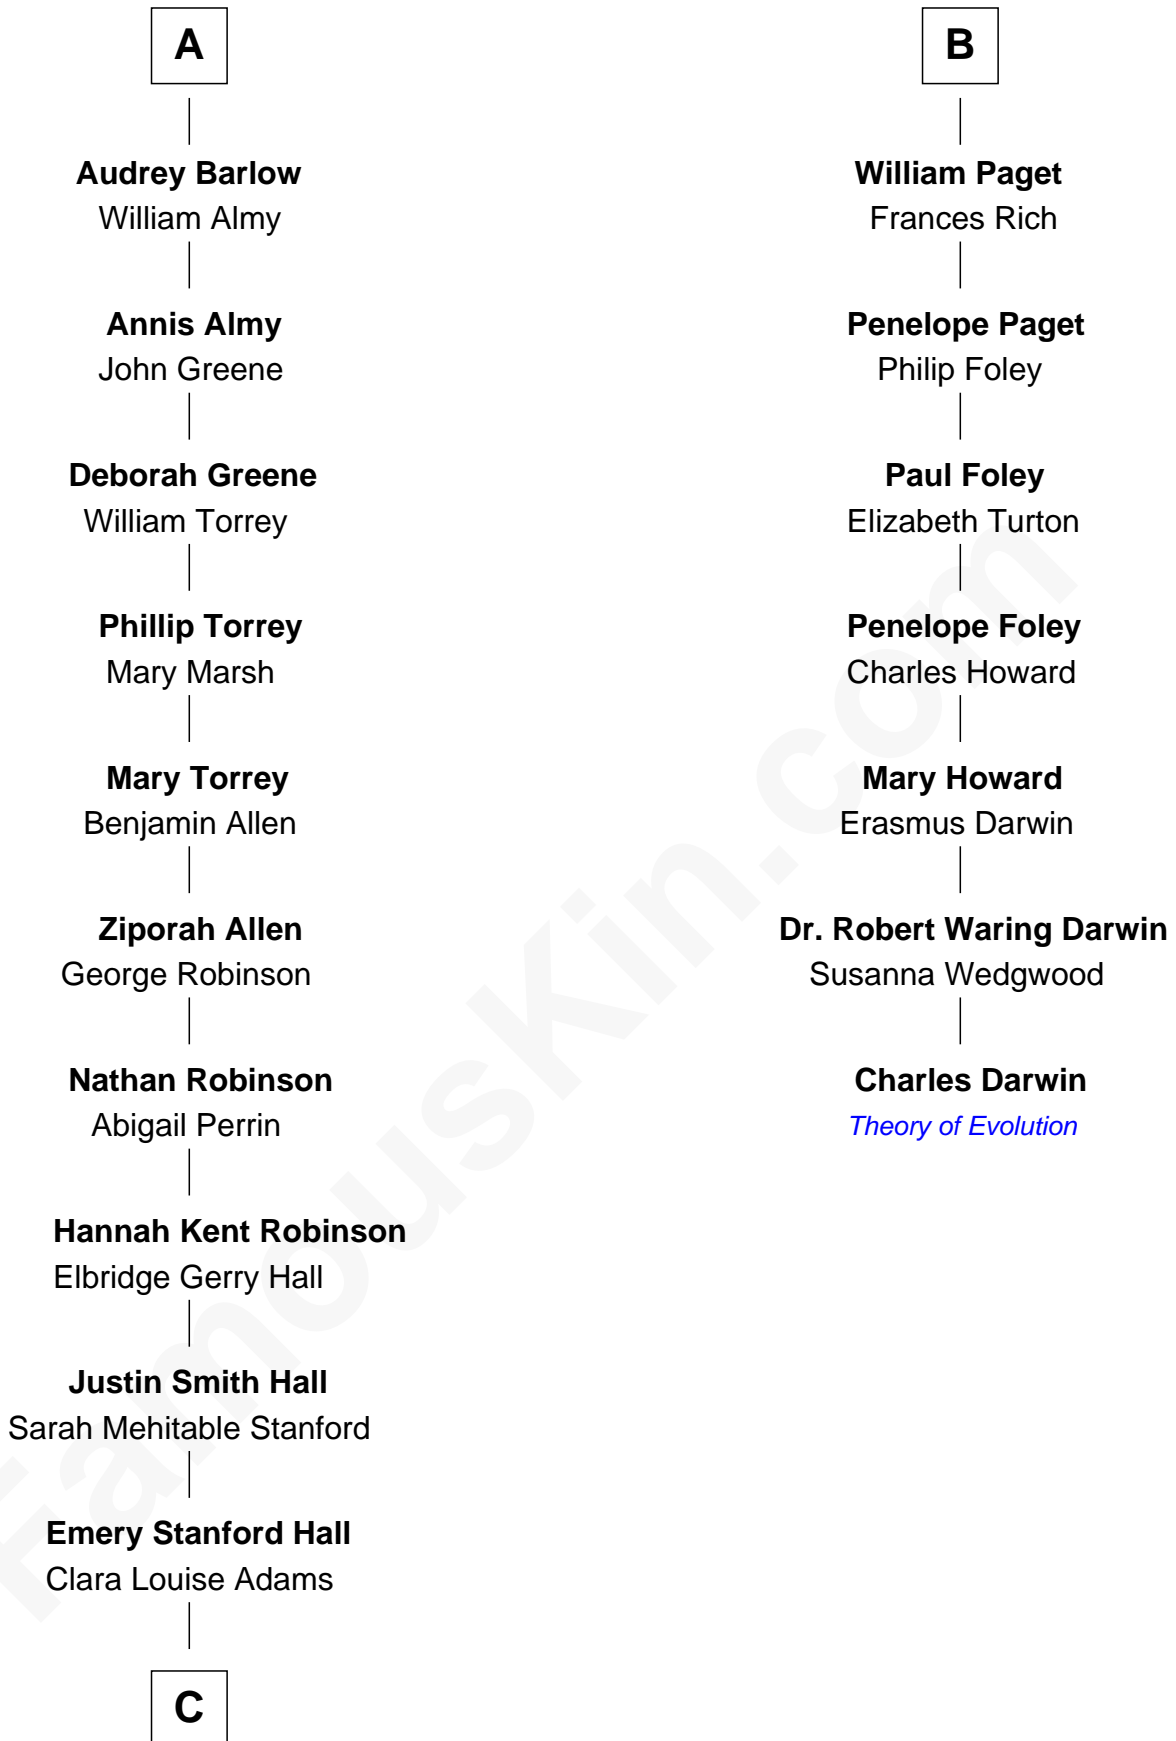

FamousKin.com Relationship Chart of

Raquel Welch

Movie Actress

13th cousin 5 times removed of

Charles Darwin

Theory of Evolution

C

Josephine Sarah Hall
Armando Carlos Tejada

Raquel Welch
aka Raquel Welch

FamousKin.com