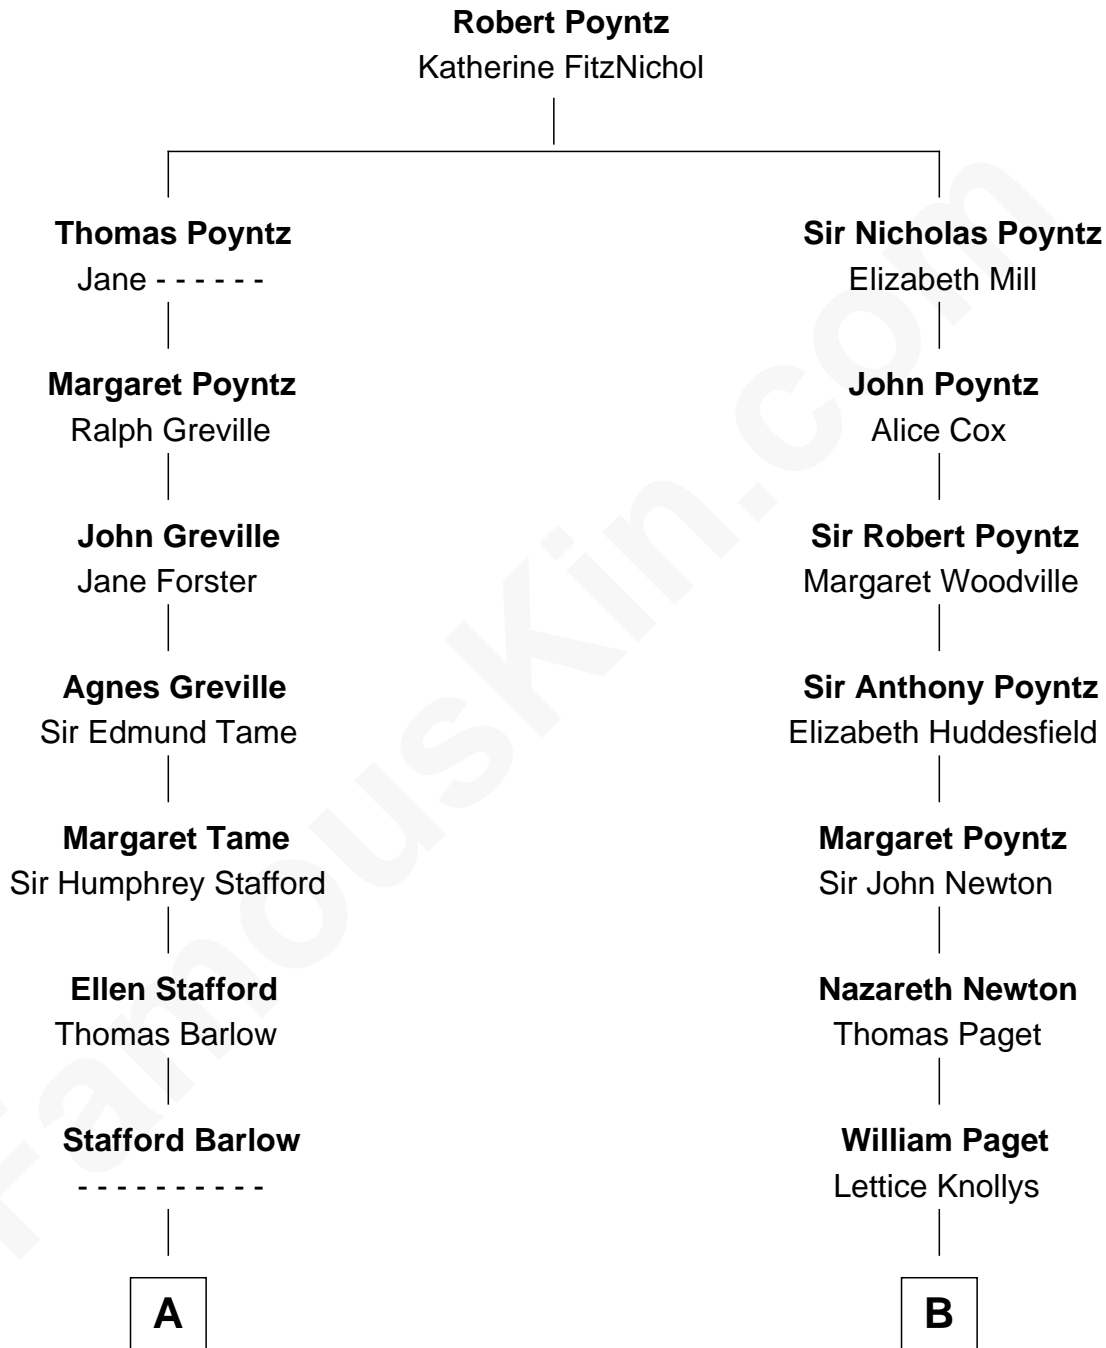

FamousKin.com Relationship Chart of

Raquel Welch

Movie Actress

13th cousin 5 times removed of

Charles Darwin

Theory of Evolution

C

Josephine Sarah Hall
Armando Carlos Tejada

Raquel Welch
aka Raquel Welch

FamousKin.com