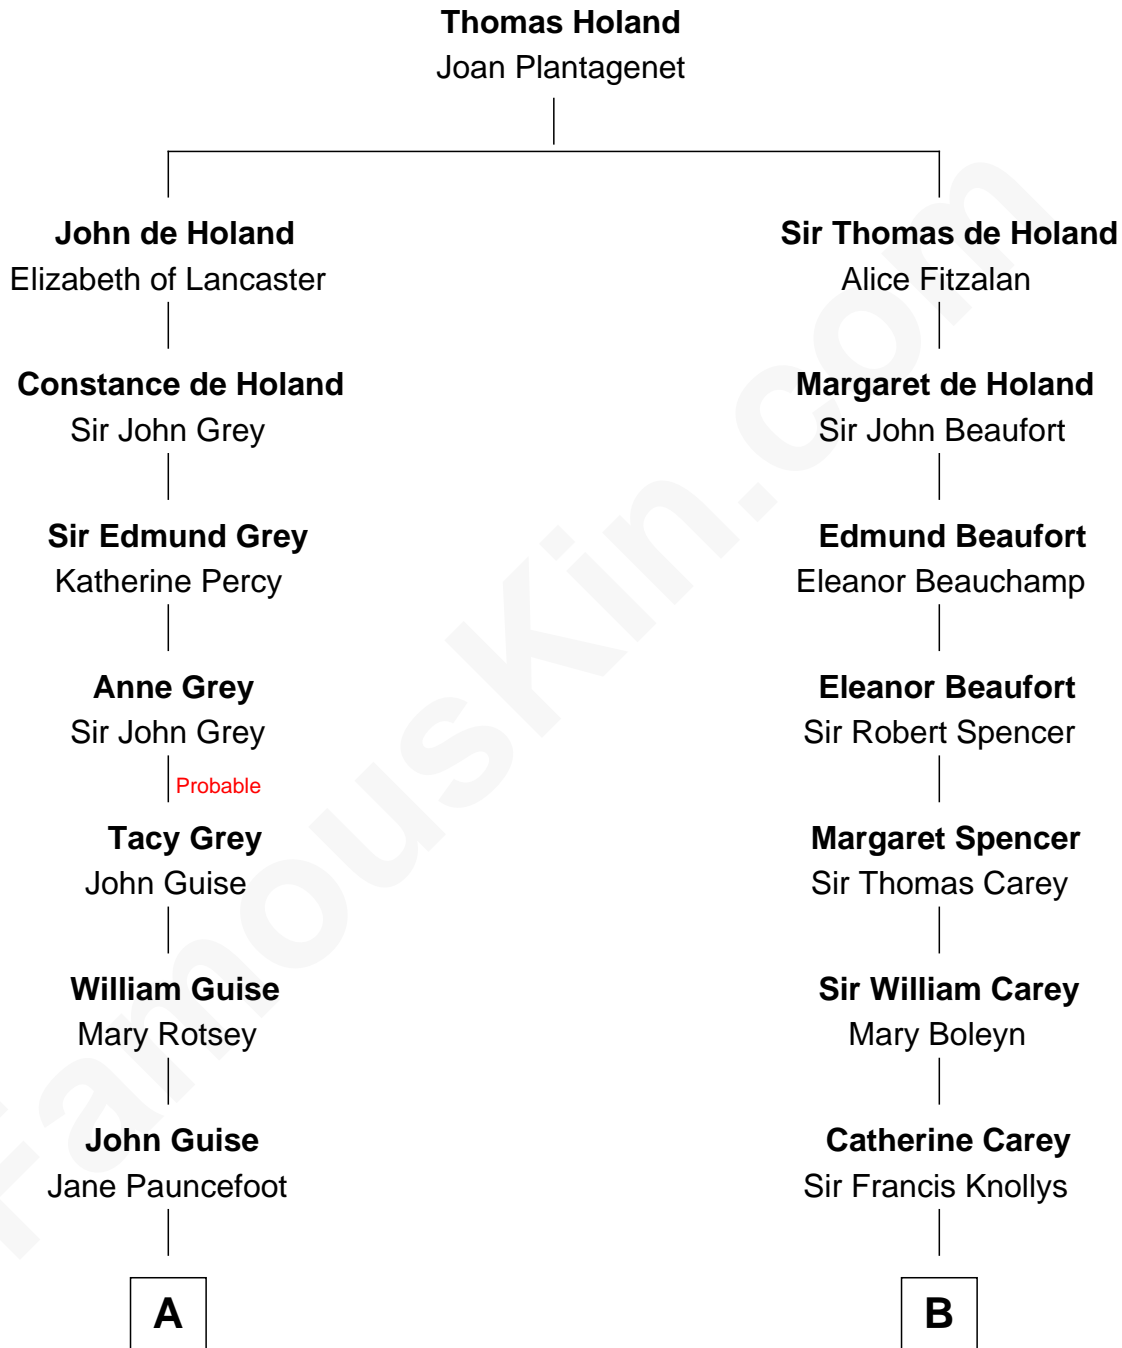

# FamousKin.com Relationship Chart of

**Raquel Welch**  
*Movie Actress*

15th cousin 3 times removed of

**Charles Darwin**  
*Theory of Evolution*

**C**

**Josephine Sarah Hall**  
Armando Carlos Tejada

**Raquel Welch**  
*aka Raquel Welch*

FamousKin.com