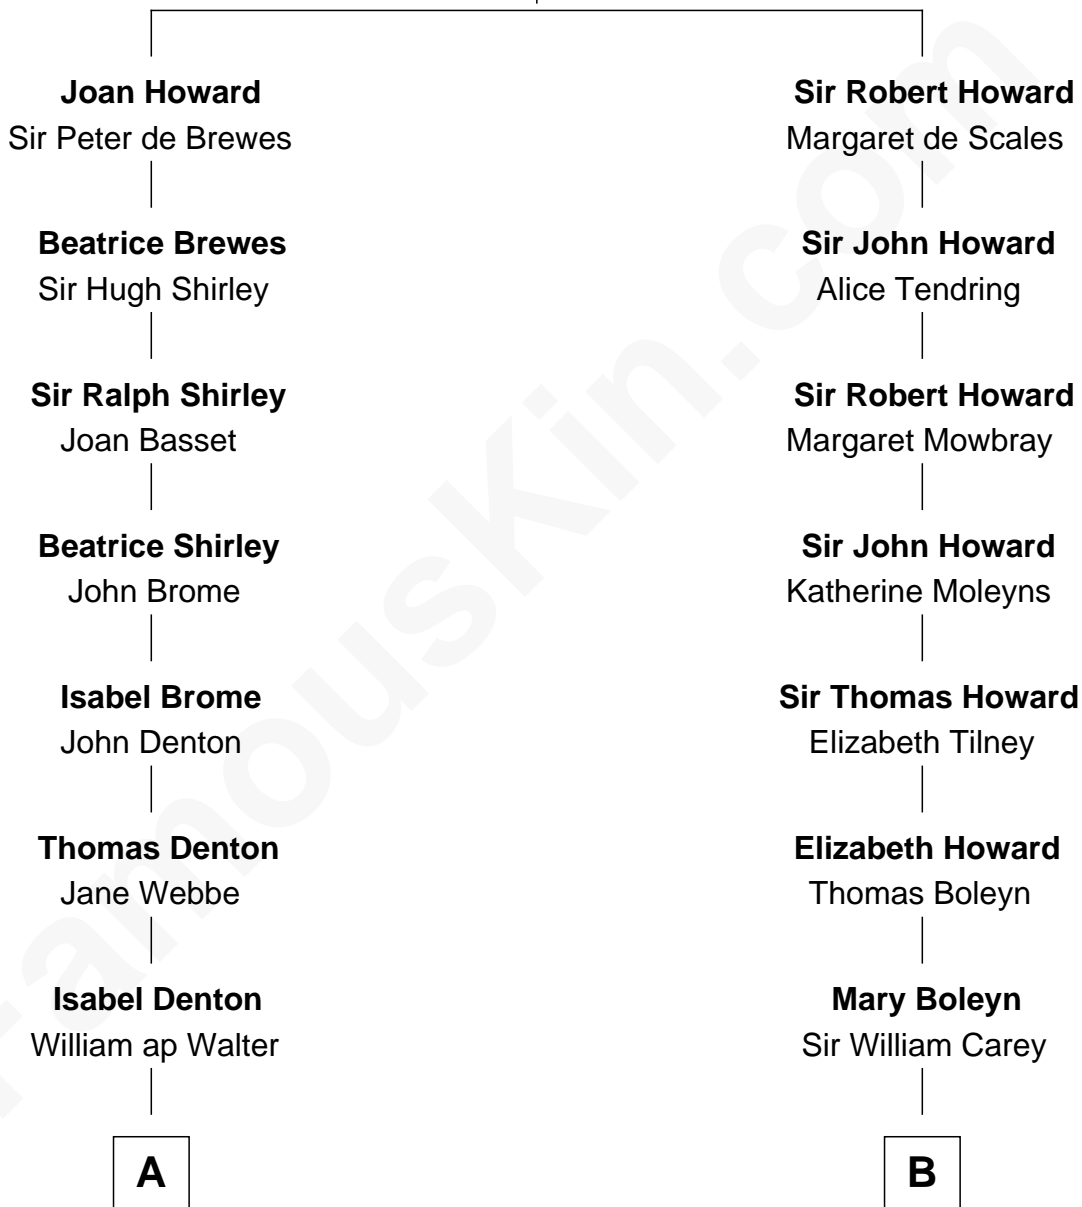

FamousKin.com Relationship Chart of

Raquel Welch

Movie Actress

16th cousin 5 times removed of

Charles Darwin

Theory of Evolution

Sir John Howard

Alice de Bois

Armando Carlos Tejada

—
Raquel Welch

aka Raquel Welch