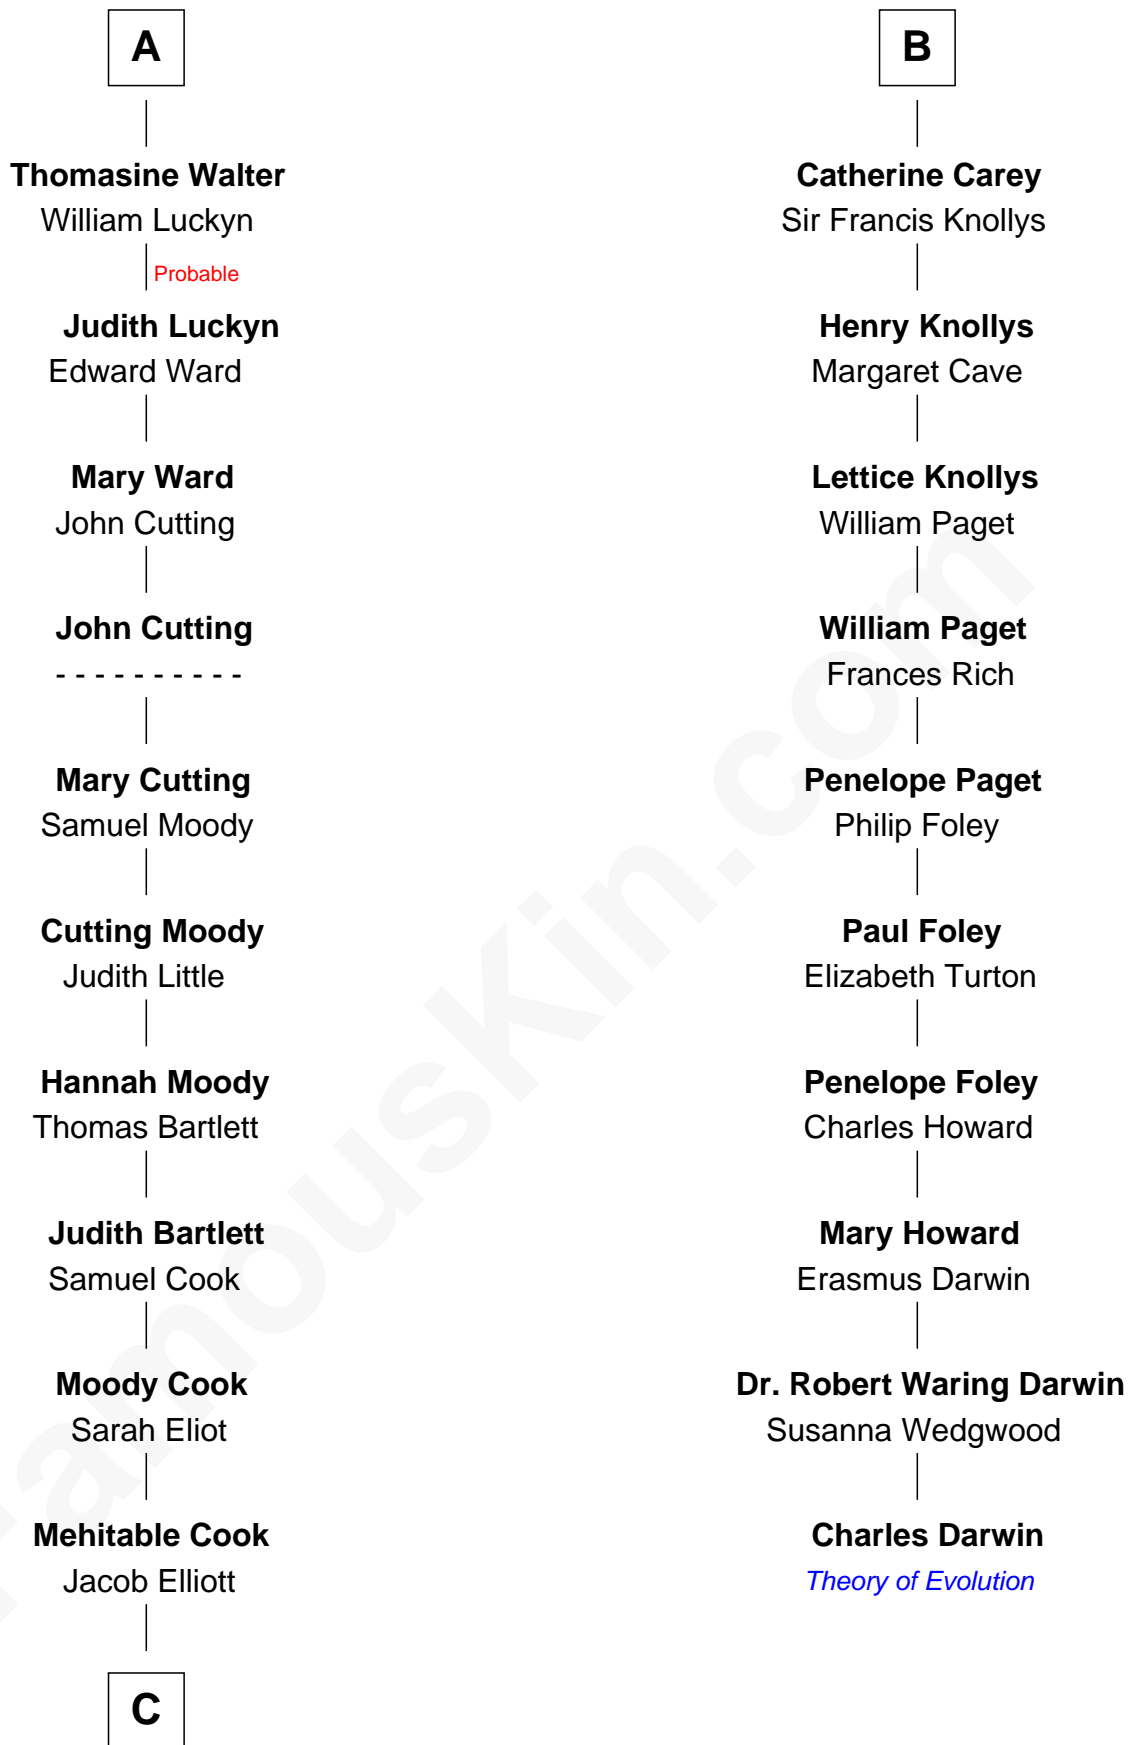

FamousKin.com Relationship Chart of

Raquel Welch

Movie Actress

16th cousin 5 times removed of

Charles Darwin

Theory of Evolution

Sir John Howard

Alice de Bois

Armando Carlos Tejada

—
Raquel Welch

aka Raquel Welch