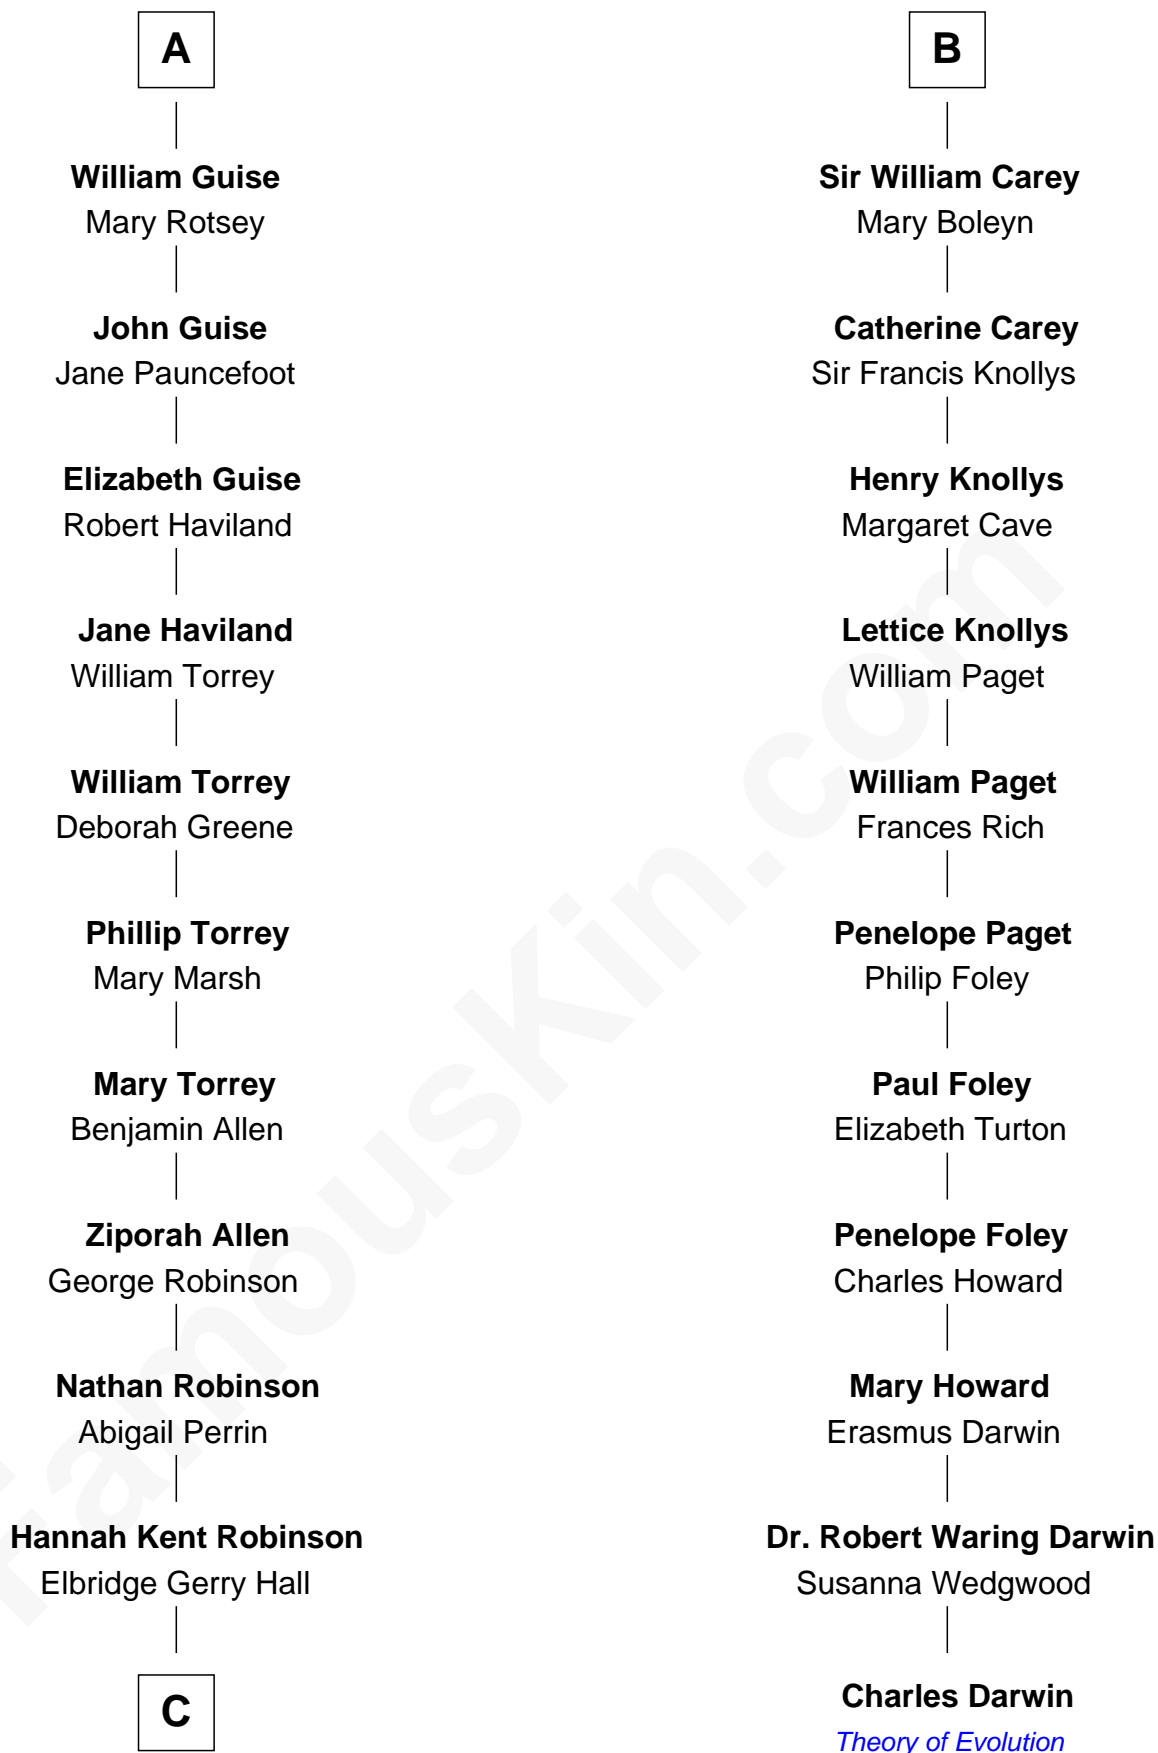

FamousKin.com Relationship Chart of

Raquel Welch

Movie Actress

17th cousin 3 times removed of

Charles Darwin

Theory of Evolution

Sir Maurice de Berkeley

Eve la Zouche

C

Justin Smith Hall
Sarah Mehitable Stanford

Emery Stanford Hall
Clara Louise Adams

Josephine Sarah Hall
Armando Carlos Tejada

Raquel Welch
aka Raquel Welch

FamousKin.com