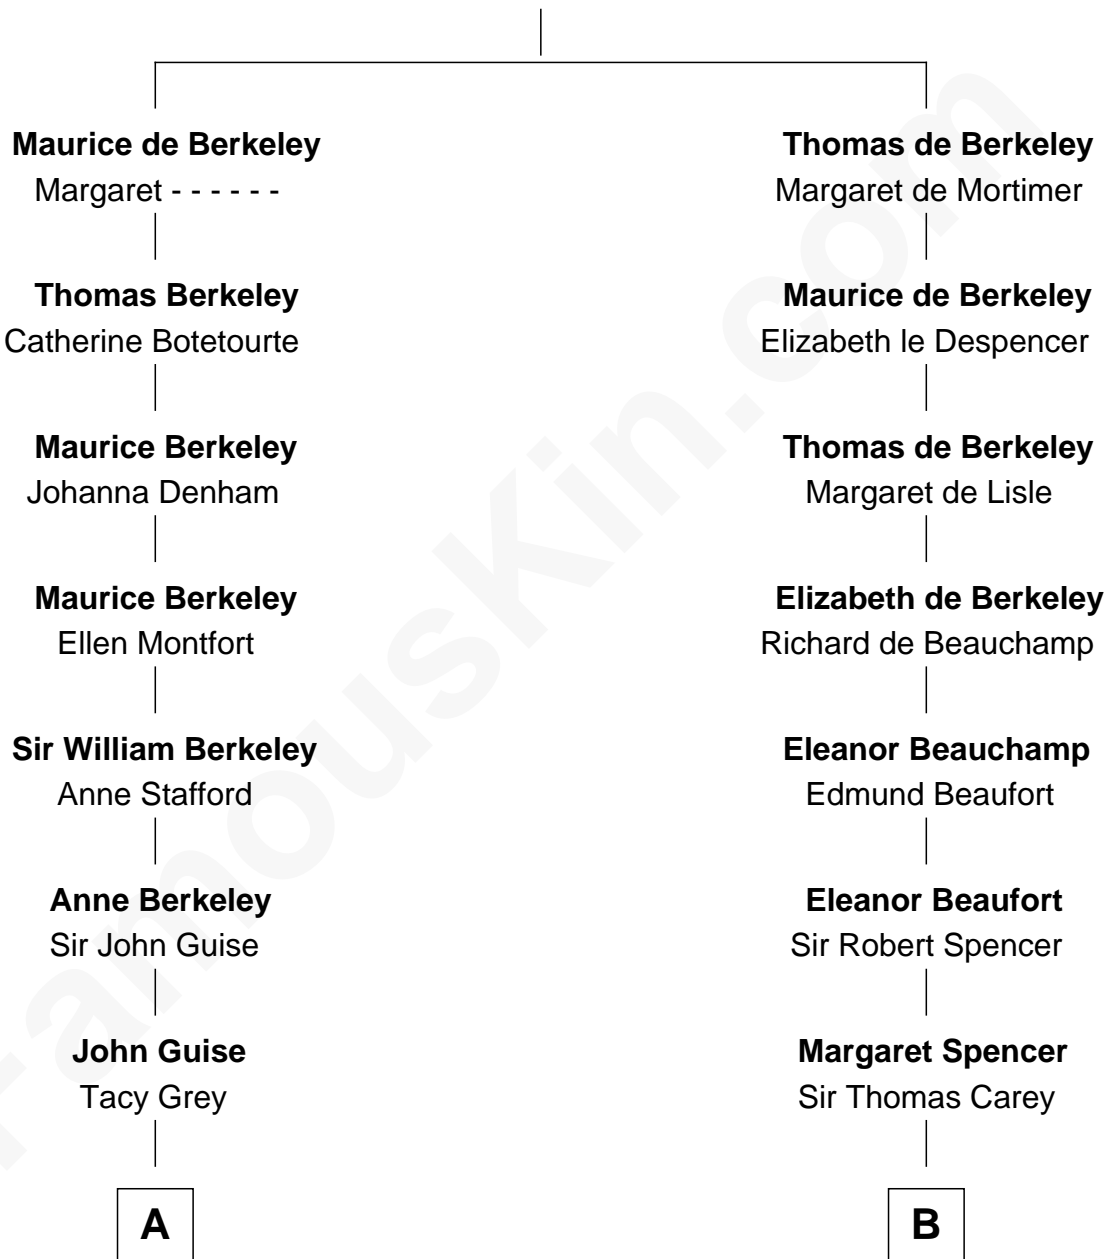

FamousKin.com Relationship Chart of

Raquel Welch

Movie Actress

17th cousin 3 times removed of

Charles Darwin

Theory of Evolution

Sir Maurice de Berkeley

Eve la Zouche

C

Justin Smith Hall
Sarah Mehitable Stanford

Emery Stanford Hall
Clara Louise Adams

Josephine Sarah Hall
Armando Carlos Tejada

Raquel Welch
aka Raquel Welch

FamousKin.com