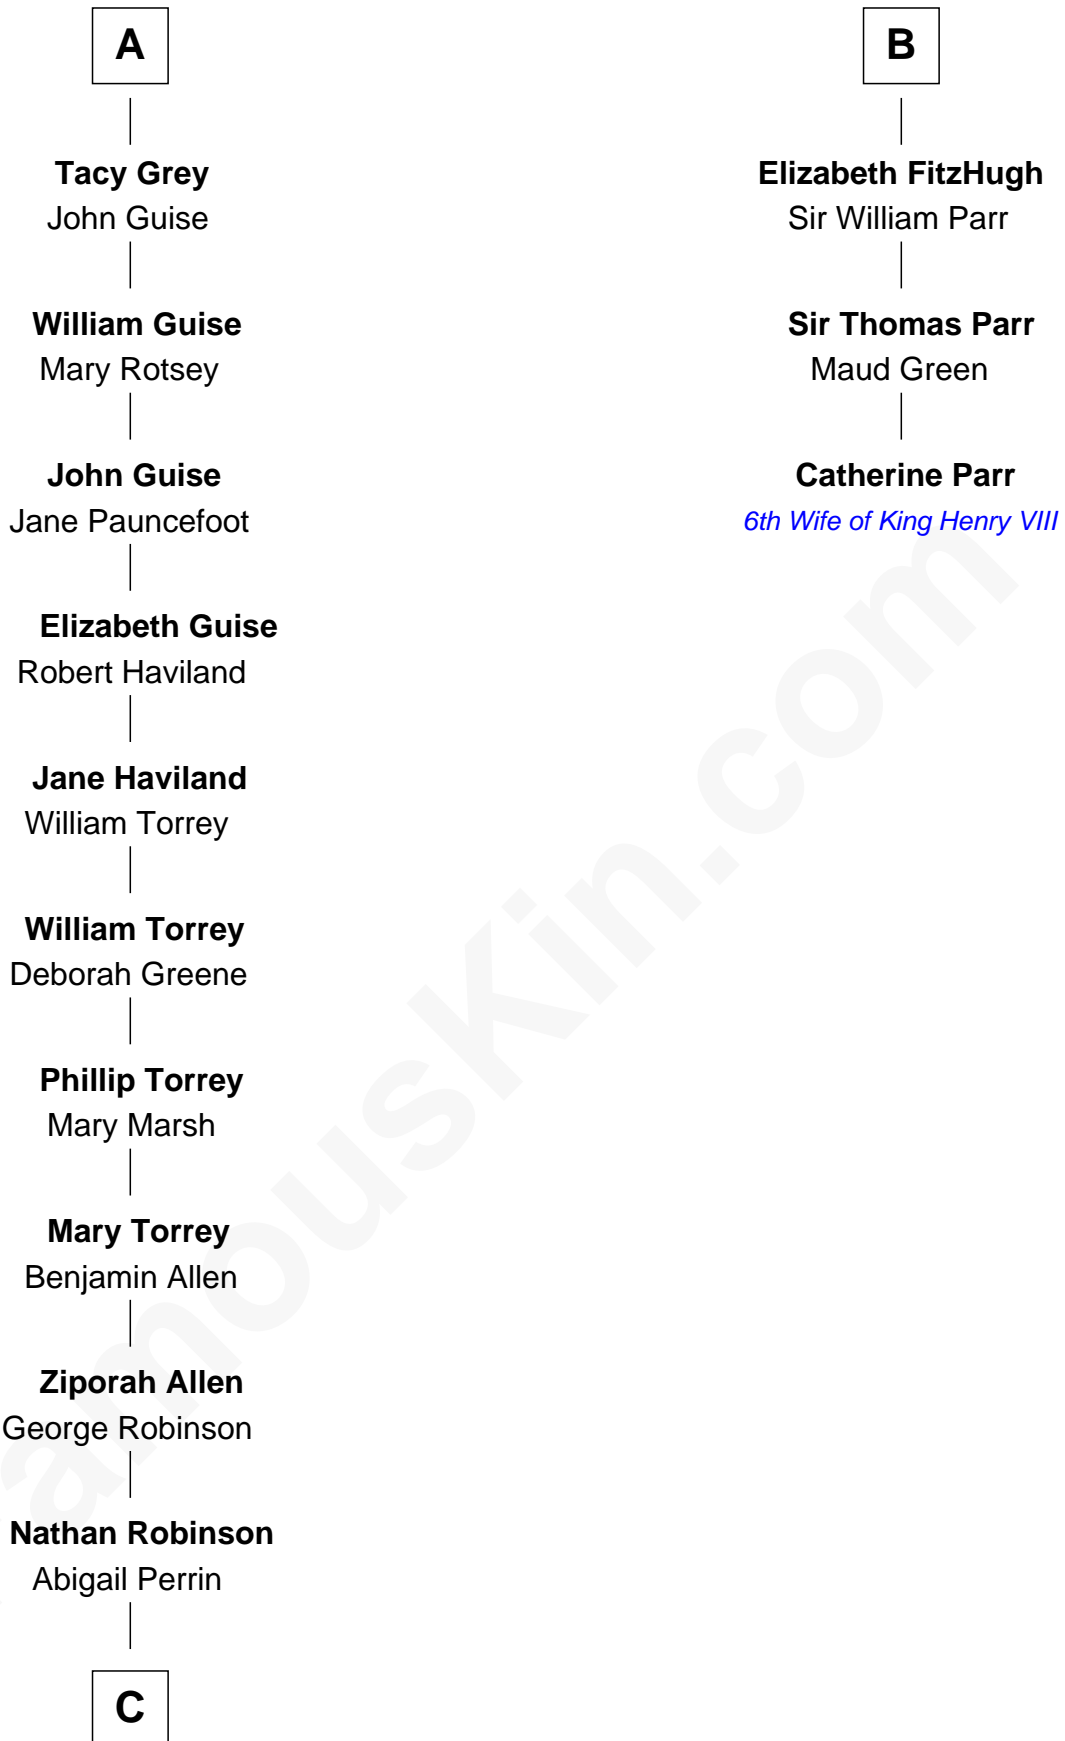

FamousKin.com Relationship Chart of

Raquel Welch
Movie Actress

9th cousin 12 times removed of

Catherine Parr
6th Wife of King Henry VIII

C

Hannah Kent Robinson

Elbridge Gerry Hall

Justin Smith Hall

Sarah Mehitable Stanford

Emery Stanford Hall

Clara Louise Adams

Josephine Sarah Hall

Armando Carlos Tejada

Raquel Welch

aka Raquel Welch